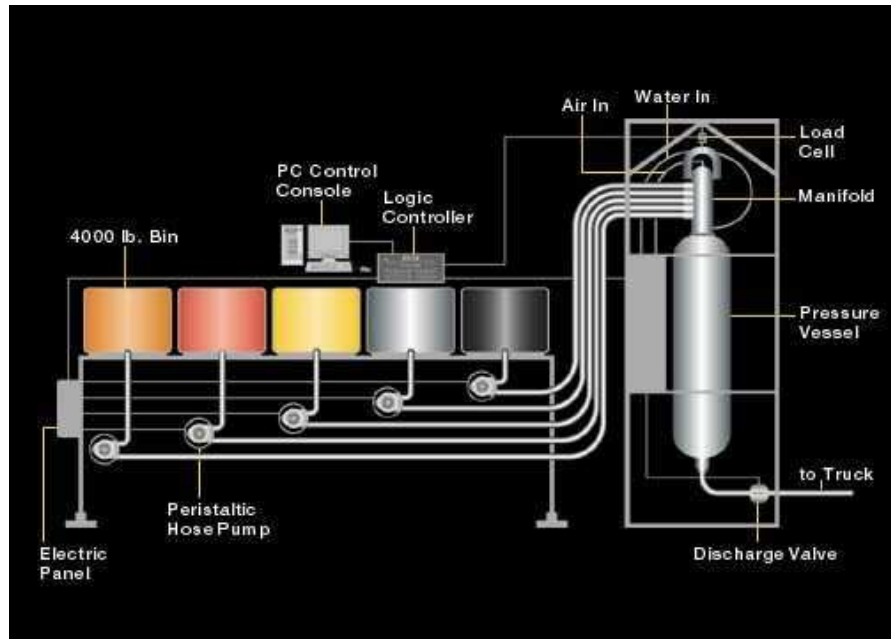

Chameleon System Schematic

It changes color – so you don't have to.™

We welcome questions or comments.
Or call: **West: 800-356-4848**