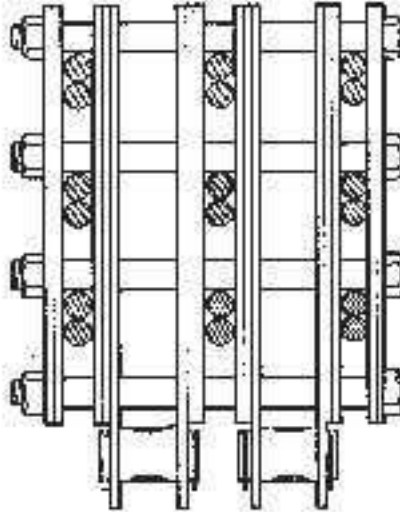

Special Custom Units

Many special or custom variations of strand restraining devices are available. The interchangeability of Dayton Superior designs and individual parts allow for great flexibility and economy in the fabrication of "specials".

Special Heavy Duty Unit

Special Triple Row Unit

Special Stacked Strand Unit