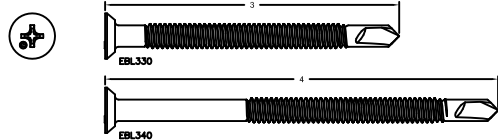

#3 PHILLIPS UNDERCUT FLAT HEAD

12-24

5/16" HEX WASHER HEAD

1/4-14

3/8" HEX WASHER HEAD

1/4-20

3/8" HEX WASHER HEAD

#3 PHILLIPS UNDERCUT FLAT HEAD

5/16-18

3/8" HEX WASHER HEAD

5/16-24

3/8" HEX WASHER HEAD