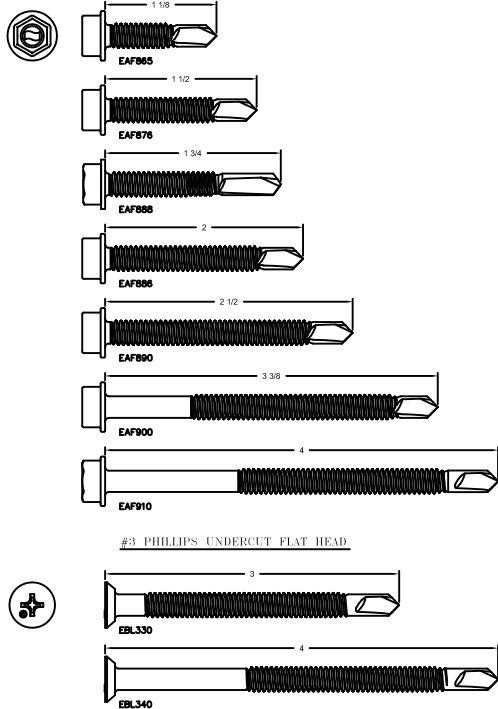

# ELCO DRIL-FLEX® SELF-DRILLING STRUCTURAL SCREWS

10-16

5/16" HEX WASHER HEAD

#2 PHILLIPS PAN HEAD

10-24

#2 PHILLIPS WAFFER HEAD

12-14

5/16" HEX WASHER HEAD

#3 PHILLIPS UNDERCUT FLAT HEAD

12-24

5/16" HEX WASHER HEAD

1/4-14

3/8" HEX WASHER HEAD

1/4-20

3/8" HEX WASHER HEAD

#3 PHILLIPS UNDERCUT FLAT HEAD

5/16-18

3/8" HEX WASHER HEAD

5/16-24

3/8" HEX WASHER HEAD