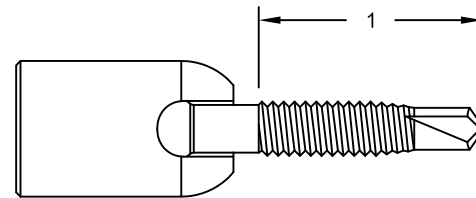

PIVOT for STEEL

1/4" Screw Anchor, 3/8" Coupler