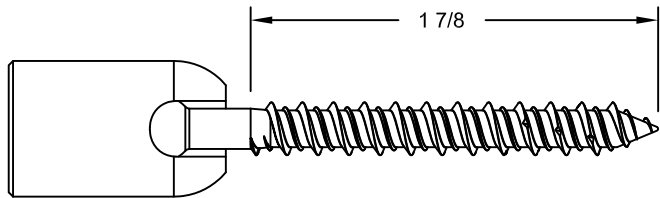

## ANGLED APPLICATIONS

### PIVOT for CONCRETE

1/4" Screw Anchor, 3/8" Coupler

PFM2281300