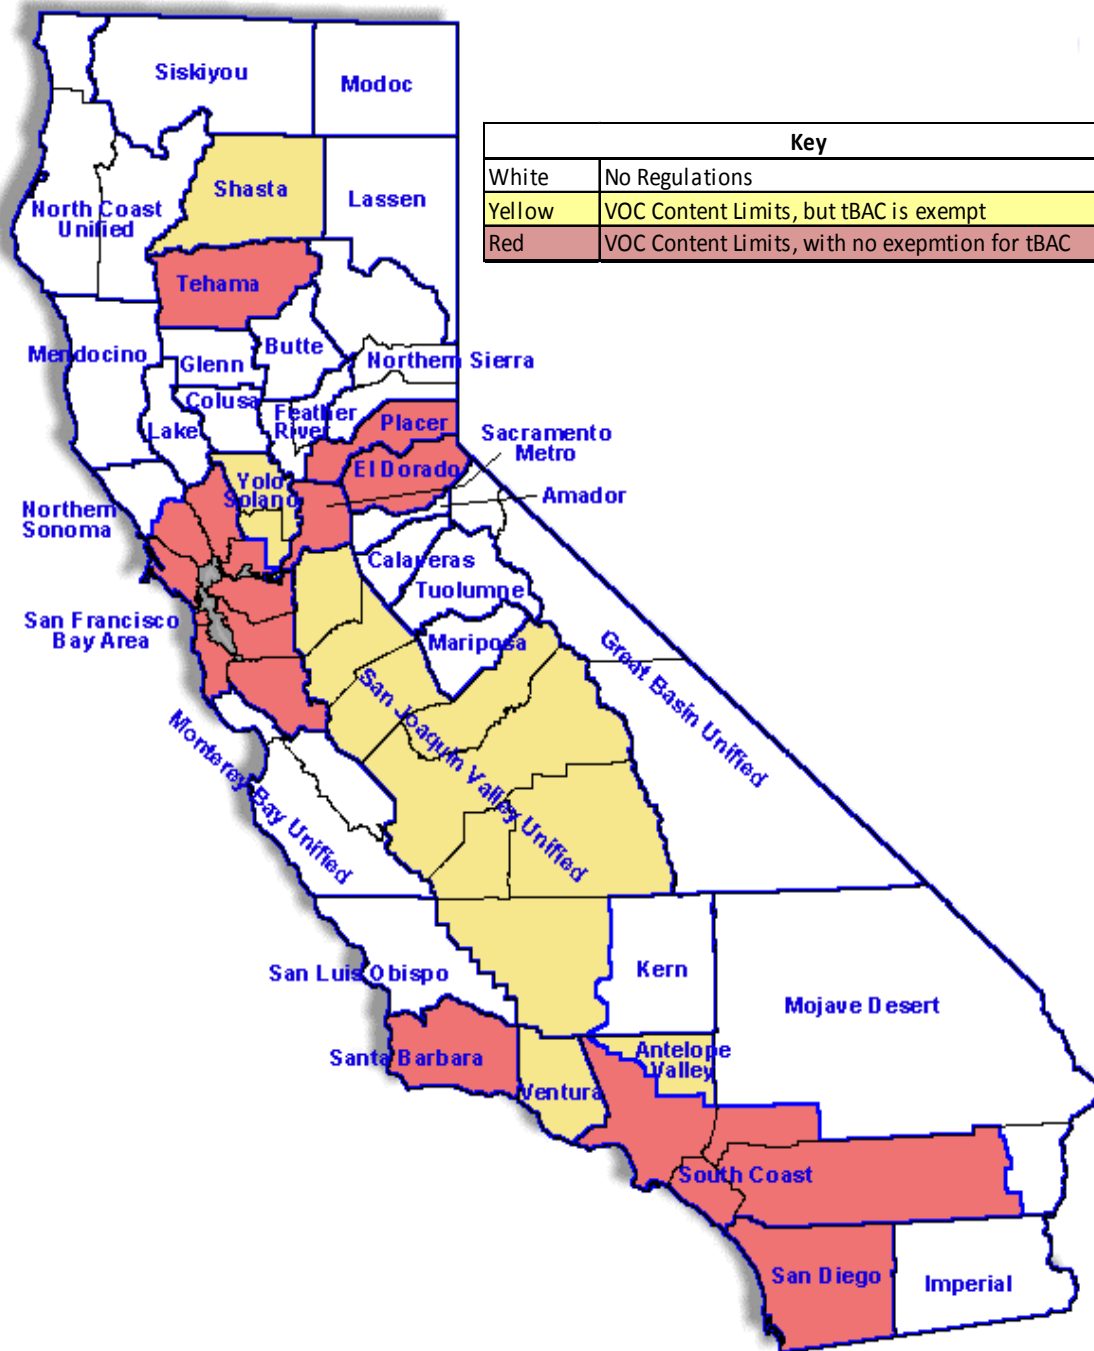

Firestone Single-Ply Roofing Product Selection Guide for California

Air Districts
Amador
Antelope
Bay Area
Butte
Calaveras
Colusa
El Dorado
Feather River
Glenn
Great Basin
Imperial
Kern
Lake
Lassen
Mariposa
Mendocino
Modoc
Mojave
Monterey
North Coast
Northern Sierra
Northern Sonoma
Placer
Sacramento
San Diego
San Joaquin
San Luis Obispo
Santa Barbara
Shasta
Siskiyou
South Coast
Tehama
Tuolumne
Ventura
Yolo-Solano

Key	
White	No Regulations
Yellow	VOC Content Limits, but tBAC is exempt
Red	VOC Content Limits, with no exemption for tBAC

[Click here for CARB Air District Lookup Tool](http://www.arb.ca.gov/app/dislookup/dislookup.php)
<http://www.arb.ca.gov/app/dislookup/dislookup.php>

Adhesives	Part Number W56 ...	VOC Content (g/L)	Applicable Membrane Systems			Areas Accepted		
			RubberGard™ EPDM	UltraPly™ TPO	UltraPly™ TPO XR	Red	Yellow	White
			Single-Ply LVOC Bonding Adhesive - 1168	358 705LC	< 250	✓	✓	
Water Based Bonding Adhesive (S)	358 7035	18	✓	✓				
XR Bonding Adhesive	TPO 3009	206			✓	Yes	Yes	
Single-Ply LVOC Bonding Adhesive	358 705L	638 ¹	✓	✓		No		
Bonding Adhesive BA-2004 (T)	358 7052	633	✓			No		
UltraPly™ Bonding Adhesive	TPO 3005	633		✓			No	

Primers	Part Number W56 ...	VOC Content (g/L)	Applicable Membrane Systems			Areas Accepted		
			RubberGard™ EPDM	UltraPly™ TPO	UltraPly™ TPO XR	Red	Yellow	White
			UltraPly TPO QuickPrime™ LVOC Primer	TPO 300L	< 250		✓	✓
QuickPrime Plus LVOC	358 7043	< 250	✓					
Single-Ply QuickPrime Primer	358 704A	645	✓	✓	✓	No	No	
Splice Wash SW-100	358 7066	745	✓					
QuickPrime Plus	various	664	✓					