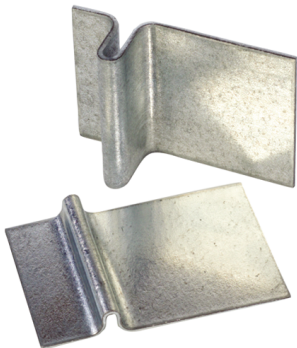

#### Posi Klips used with Fire Trak Deflection Track and Firestopping System

Posi Klips are only U.L. required for use with the Fire Trak System when the deflection criteria exceeds 2".

Please reference U.L. Listing HW-D-1011 for joints over 2".

#### Posi Klips used with Deep Leg Track

Posi Klips can be used with deep leg track to provide deflection for rated and non-rated walls.

16 and 20 Gauge Posi Klips

**Manufacturer** FIRE TRAK CORP. 12098 County Rd. 150, Kimball, MN 55353  
(800) 394-9875 ph (320) 398-7660 fax info@firetrak.com www.firetrak.com

#### Description

Posi Klips are attached to the inside flange(s) of the ceiling track with two #6 tek screws and engage the short flange of the metal stud.

Posi Klips can be used with any stud or track size or gauge.

Reinforces any stud to track connection while allowing deflection.