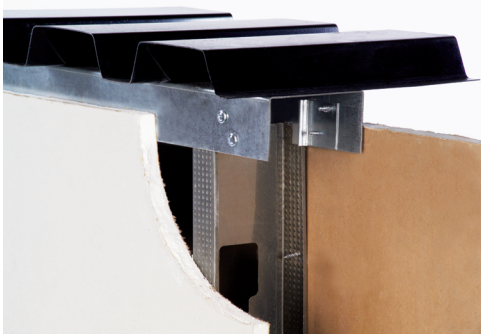

#### Posi Klips used with Fire Trak Deflection Track and Firestopping System

Posi Klips are only U.L. required for use with the Fire Trak System when the deflection criteria exceeds 2".

Please reference U.L. Listing HW-D-1011 for joints over 2".

#### Posi Klips used with Deep Leg Track

Posi Klips can be used with deep leg track to provide deflection for rated and non-rated walls.

16 and 20 Gauge Posi Klips

**Manufacturer** FIRE TRAK CORP. 12098 County Rd. 150, Kimball, MN 55353  
(800) 394-9875 ph (320) 398-7660 fax info@firetrak.com www.firetrak.com

#### Description

Posi Klips are attached to the inside flange(s) of the ceiling track with two #6 tek screws and engage the short flange of the metal stud.

Posi Klips can be used with any stud or track size or gauge.

Reinforces any stud to track connection while allowing deflection.