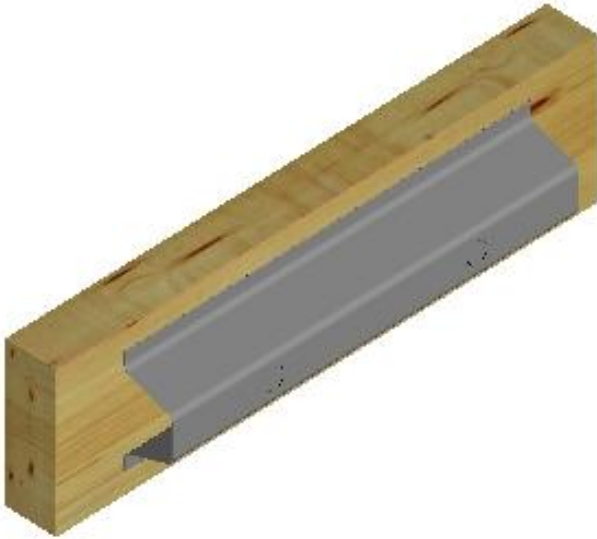

Nail-On Metal Keyway

Features:

- Quality construction – electro-galvanized metal helps resist rust
- Economical - quick, simple installation saves labor
- Expendable - eliminates stripping wooden forms
- Reliable - Form-A-Key presents another fine product in our line
- 9/16" knockouts on 6" centers that allow easy dowel positioning
- Available in 8' and 10' lengths