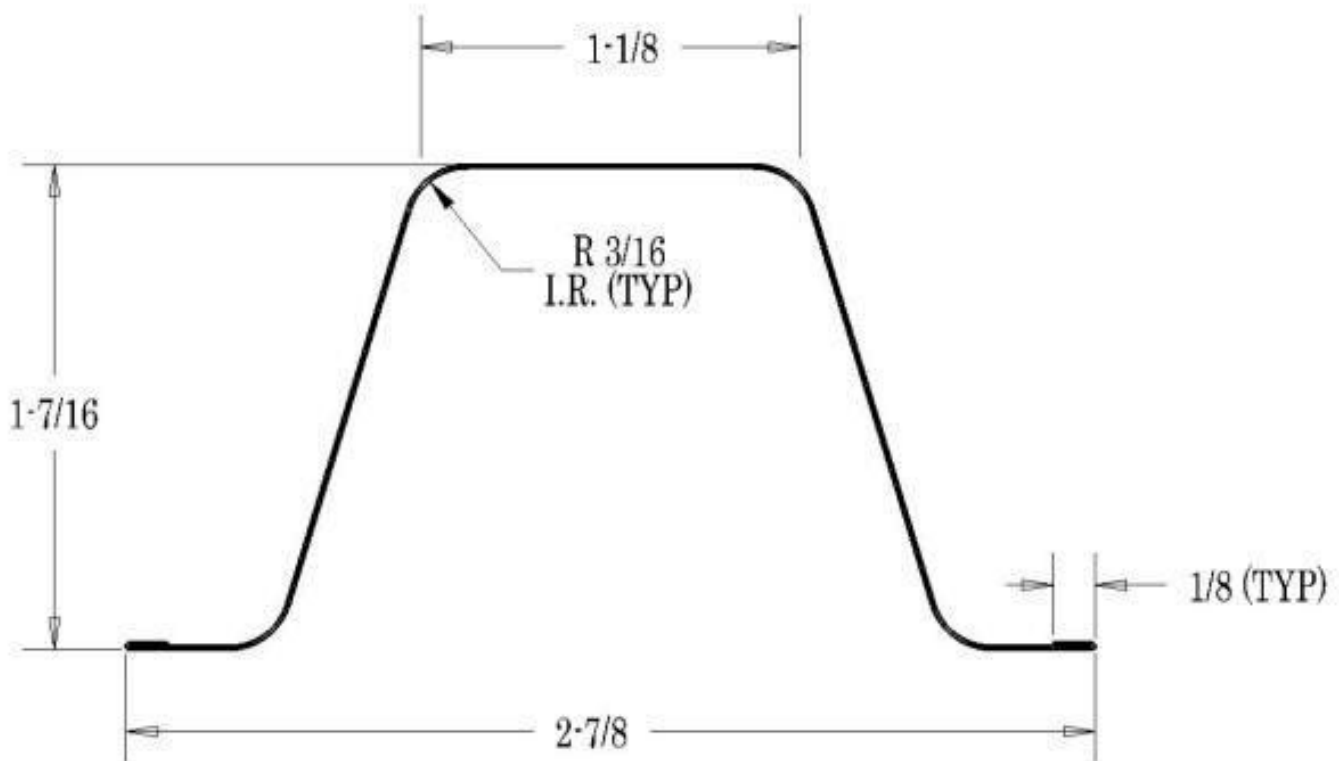

Nail-On Metal Keyway

Features:

- Quality construction – electro-galvanized metal helps resist rust
- Economical - quick, simple installation saves labor
- Expendable - eliminates stripping wooden forms
- Reliable - Form-A-Key presents another fine product in our line
- 9/16" knockouts on 6" centers that allow easy dowel positioning
- Available in 8' and 10' lengths