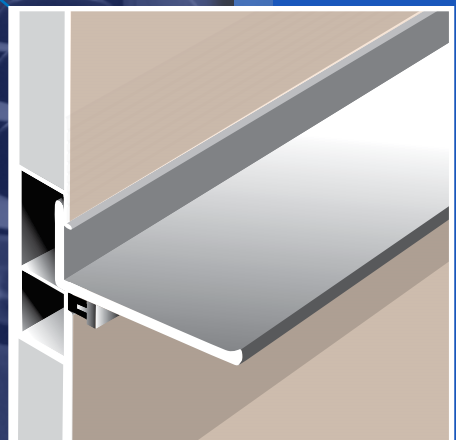

Integrated Functional Reveal

FRYREGLET
ARCHITECTURAL METALS

The Reveal that works...in schools, community buildings, boardrooms and a wide range of other applications

Integrated Functional Reveal

Fry Reglet's Integrated Functional Reveal reveals a lot about Fry Reglet and its innovative thinking—even on the details. Our Integrated Functional Reveal is taped and finished into the wall, and not face-fastened, to provide more aesthetic appeal to any structure. This specially engineered reveal allows the user the option of inserting a small chartrail or hooks on to the surface. When the function is finished, simply remove the chartrail or hooks to return the wall to its original character. The chartrail can be used to hold markers or as a stand for presentations and art work. Hooks can be placed anywhere on the reveal as needed and repositioned for different size objects like artwork, photography or presentations.

Integrated Functional Reveal Rail

Reveal is manufactured from 6063 aluminum and shipped in 10' lengths that may be field modified to extend across the entire wall surface or cut to any length desired. Available Clear Anodized or Chem-Film for field painting.

2" Chartrail Insert

Chartrail is manufactured from 6063 aluminum and is shipped in 10' lengths that may be field modified. Built-in rubber gasket protects drywall. Clear Anodized finish.

Hook Insert

Hooks are 1" wide, 6063 aluminum. Each hook has a built-in rubber gasket to protect drywall. Clear Anodized finish.