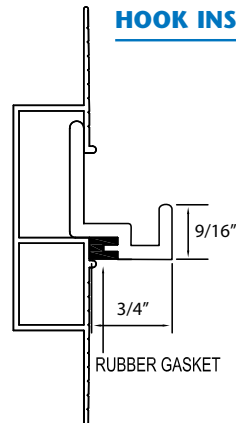

Integrated Functional Reveal

FRYREGLET
ARCHITECTURAL METALS

The Reveal that works...in schools, community buildings, boardrooms and a wide range of other applications

Integrated Functional Reveal

Fry Reglet's Integrated Functional Reveal reveals a lot about Fry Reglet and its innovative thinking—even on the details. Our Integrated Functional Reveal is taped and finished into the wall, and not face-fastened, to provide more aesthetic appeal to any structure. This specially engineered reveal allows the user the option of inserting a small chartrail or hooks on to the surface. When the function is finished, simply remove the chartrail or hooks to return the wall to its original character. The chartrail can be used to hold markers or as a stand for presentations and art work. Hooks can be placed anywhere on the reveal as needed and repositioned for different size objects like artwork, photography or presentations.

Integrated Functional Reveal Rail

Reveal is manufactured from 6063 aluminum and shipped in 10' lengths that may be field modified to extend across the entire wall surface or cut to any length desired. Available Clear Anodized or Chem-Film for field painting.

2" Chartrail Insert

Chartrail is manufactured from 6063 aluminum and is shipped in 10' lengths that may be field modified. Built-in rubber gasket protects drywall. Clear Anodized finish.

Hook Insert

Hooks are 1" wide, 6063 aluminum. Each hook has a built-in rubber gasket to protect drywall. Clear Anodized finish.

INTEGRATED FUNCTIONAL REVEAL RAIL

2" CHARTRAIL INSERT

HOOK INSERT

For more information on Fry Reglet's Integrated Functional Reveal call 800.237.9773, or visit us online at www.fryreglet.com

Available Nationwide
800.237.9773 • Fax: 800.200.4379
www.fryreglet.com