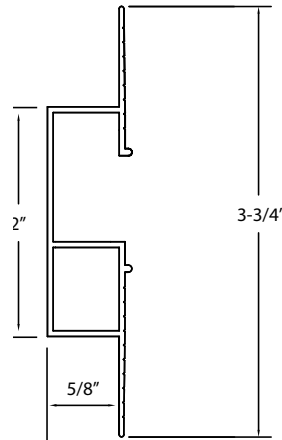

Integrated Functional Reveal

Fry Reglet's Integrated Functional Reveal reveals a lot about Fry Reglet and its innovative thinking—even on the details. Our Integrated Functional Reveal is taped and finished into the wall, and not face-fastened, to provide more aesthetic appeal to any structure. This specially engineered reveal allows the user the option of inserting a small chartrail or hooks on to the surface. When the function is finished, simply remove the chartrail or hooks to return the wall to its original character. The chartrail can be used to hold markers or as a stand for presentations and art work. Hooks can be placed anywhere on the reveal as needed and repositioned for different size objects like artwork, photography or presentations.

Integrated Functional Reveal Rail

Reveal is manufactured from 6063 aluminum and shipped in 10' lengths that may be field modified to extend across the entire wall surface or cut to any length desired. Available Clear Anodized or Chem-Film for field painting.

2" Chartrail Insert

Chartrail is manufactured from 6063 aluminum and is shipped in 10' lengths that may be field modified. Built-in rubber gasket protects drywall. Clear Anodized finish.

Hook Insert

Hooks are 1" wide, 6063 aluminum. Each hook has a built-in rubber gasket to protect drywall. Clear Anodized finish.

INTEGRATED FUNCTIONAL REVEAL RAIL