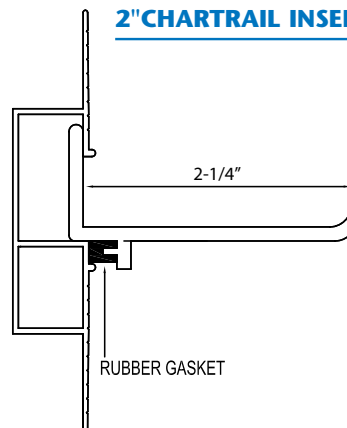

Integrated Functional Reveal

FRYREGLET
ARCHITECTURAL METALS

The Reveal that works...in schools, community buildings, boardrooms and a wide range of other applications

Integrated Functional Reveal

Fry Reglet's Integrated Functional Reveal reveals a lot about Fry Reglet and its innovative thinking—even on the details. Our Integrated Functional Reveal is taped and finished into the wall, and not face-fastened, to provide more aesthetic appeal to any structure. This specially engineered reveal allows the user the option of inserting a small chartrail or hooks on to the surface. When the function is finished, simply remove the chartrail or hooks to return the wall to its original character. The chartrail can be used to hold markers or as a stand for presentations and art work. Hooks can be placed anywhere on the reveal as needed and repositioned for different size objects like artwork, photography or presentations.

Integrated Functional Reveal Rail

Reveal is manufactured from 6063 aluminum and shipped in 10' lengths that may be field modified to extend across the entire wall surface or cut to any length desired. Available Clear Anodized or Chem-Film for field painting.

2" Chartrail Insert

Chartrail is manufactured from 6063 aluminum and is shipped in 10' lengths that may be field modified. Built-in rubber gasket protects drywall. Clear Anodized finish.

Hook Insert

Hooks are 1" wide, 6063 aluminum. Each hook has a built-in rubber gasket to protect drywall. Clear Anodized finish.

INTEGRATED FUNCTIONAL REVEAL RAIL

2" CHARTRAIL INSERT

HOOK INSERT

For more information on Fry Reglet's Integrated Functional Reveal call 800.237.9773, or visit us online at www.fryreglet.com

Available Nationwide
800.237.9773 • Fax: 800.200.4379
www.fryreglet.com