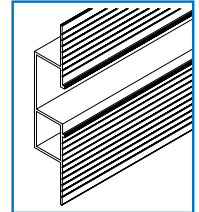

Integrated Functional Reveal

Fry Reglet's Integrated Functional Reveal reveals a lot about Fry Reglet and its innovative thinking—even on the details. Our Integrated Functional Reveal is taped and finished into the wall, and not face-fastened, to provide more aesthetic appeal to any structure. This specially engineered reveal allows the user the option of inserting a small chartrail or hooks on to the surface. When the function is finished, simply remove the chartrail or hooks to return the wall to its original character. The chartrail can be used to hold markers or as a stand for presentations and art work. Hooks can be placed anywhere on the reveal as needed and repositioned for different size objects like artwork, photography or presentations.

Integrated Functional Reveal Rail

Reveal is manufactured from 6063 aluminum and shipped in 10' lengths that may be field modified to extend across the entire wall surface or cut to any length desired. Available Clear Anodized or Chem-Film for field painting.

2" Chartrail Insert

Chartrail is manufactured from 6063 aluminum and is shipped in 10' lengths that may be field modified. Built-in rubber gasket protects drywall. Clear Anodized finish.

Hook Insert

Hooks are 1" wide, 6063 aluminum. Each hook has a built-in rubber gasket to protect drywall. Clear Anodized finish.

INTEGRATED FUNCTIONAL REVEAL RAIL