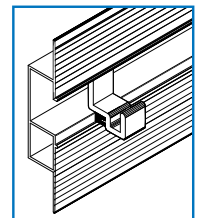

Integrated Functional Reveal

FRYREGLET
ARCHITECTURAL METALS

The Reveal that works...in schools, community buildings, boardrooms and a wide range of other applications

Integrated Functional Reveal

Fry Reglet's Integrated Functional Reveal reveals a lot about Fry Reglet and its innovative thinking—even on the details. Our Integrated Functional Reveal is taped and finished into the wall, and not face-fastened, to provide more aesthetic appeal to any structure. This specially engineered reveal allows the user the option of inserting a small chartrail or hooks on to the surface. When the function is finished, simply remove the chartrail or hooks to return the wall to its original character. The chartrail can be used to hold markers or as a stand for presentations and art work. Hooks can be placed anywhere on the reveal as needed and repositioned for different size objects like artwork, photography or presentations.

Integrated Functional Reveal Rail

Reveal is manufactured from 6063 aluminum and shipped in 10' lengths that may be field modified to extend across the entire wall surface or cut to any length desired. Available Clear Anodized or Chem-Film for field painting.

2" Chartrail Insert

Chartrail is manufactured from 6063 aluminum and is shipped in 10' lengths that may be field modified. Built-in rubber gasket protects drywall. Clear Anodized finish.

Hook Insert

Hooks are 1" wide, 6063 aluminum. Each hook has a built-in rubber gasket to protect drywall. Clear Anodized finish.

INTEGRATED FUNCTIONAL REVEAL RAIL

2" CHARTRAIL INSERT

HOOK INSERT

For more information on Fry Reglet's Integrated Functional Reveal call 800.237.9773, or visit us online at www.fryreglet.com

Available Nationwide
800.237.9773 • Fax: 800.200.4379
www.fryreglet.com