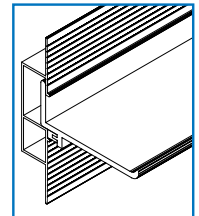

Integrated Functional Reveal

FRYREGLET
ARCHITECTURAL METALS

The Reveal that works...in schools, community buildings, boardrooms and a wide range of other applications

Integrated Functional Reveal

Fry Reglet's Integrated Functional Reveal reveals a lot about Fry Reglet and its innovative thinking—even on the details. Our Integrated Functional Reveal is taped and finished into the wall, and not face-fastened, to provide more aesthetic appeal to any structure. This specially engineered reveal allows the user the option of inserting a small chartrail or hooks on to the surface. When the function is finished, simply remove the chartrail or hooks to return the wall to its original character. The chartrail can be used to hold markers or as a stand for presentations and art work. Hooks can be placed anywhere on the reveal as needed and repositioned for different size objects like artwork, photography or presentations.

Integrated Functional Reveal Rail

Reveal is manufactured from 6063 aluminum and shipped in 10' lengths that may be field modified to extend across the entire wall surface or cut to any length desired. Available Clear Anodized or Chem-Film for field painting.

2" Chartrail Insert

Chartrail is manufactured from 6063 aluminum and is shipped in 10' lengths that may be field modified. Built-in rubber gasket protects drywall. Clear Anodized finish.

Hook Insert

Hooks are 1" wide, 6063 aluminum. Each hook has a built-in rubber gasket to protect drywall. Clear Anodized finish.

INTEGRATED FUNCTIONAL REVEAL RAIL

2" CHARTRAIL INSERT

HOOK INSERT

For more information on Fry Reglet's Integrated Functional Reveal call 800.237.9773, or visit us online at www.fryreglet.com

Available Nationwide
800.237.9773 • Fax: 800.200.4379
www.fryreglet.com