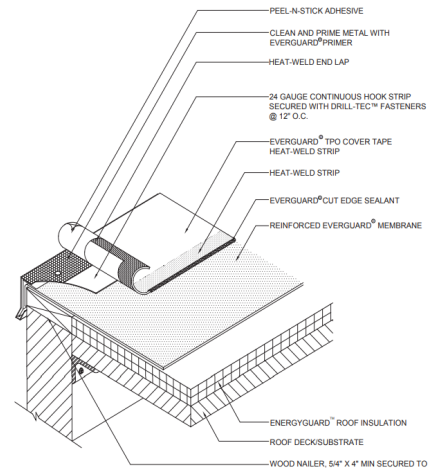

Application:

Clean and prime metal with EverGuard® TPO Primer. Allow primer to dry or flash off. Apply the self-adhering side to the metal and the heat-weldable side to the roofing membrane. See published application and specifications manual for detailed instructions.

Product Information:

EverGuard® and EverGuard Extreme® TPO Heat-Weldable Cover Tape is constructed from EverGuard® or EverGuard Extreme® reinforced 45-mil membrane. One package contains two 100' long, 6" wide rolls with a 3" self-adhered area and a 3" heat-weldable area.

Specifications	TPO Heat-Weldable Cover Tape	
Roll length	100'	
Roll width	6"	
Shipping Specifications		
Rolls per box	2	
Weight per box	34 lb. / 15.42 kg	
Boxes per pallet	27	
Product SKUs	EverGuard® TPO	EverGuard Extreme® TPO
	85P8920	85P8776

Code Approvals

- UL Listed Accessory
- State of Florida Approved*
- ICC-ES
- Texas Department of Insurance
- Miami-Dade County Approved*

*EverGuard® TPO only

Visit gaf.com

For additional information, contact GAF Technical Support at **1-800-766-3411** or technicalquestions@gaf.com

We protect what matters most™