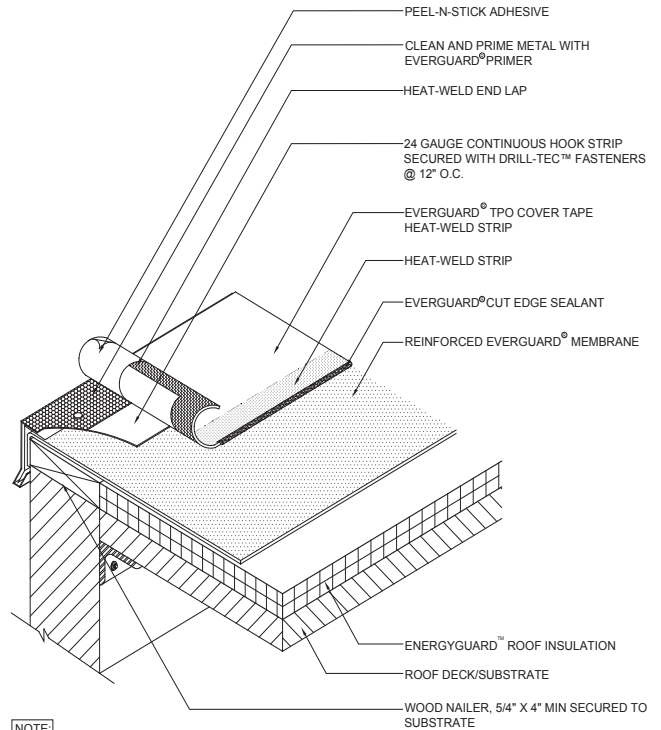

EverGuard®TPO

SINGLE-PLY ROOFING SYSTEMS

Roll Accessories
TPO

Description

EverGuard® TPO single-ply roofing system accessories provide roofing contractors an easy-to-install, factory-built detail. EverGuard® accessories are constructed from GAF's proven durable EverGuard® TPO single-ply reinforced membrane.

- **Cost effective...**
  Reduce installed costs
- **Improved reliability...**
  Factory-built accessories reduce risk of leaks and callbacks
- **Improved aesthetics...**
  Uniform look

Application

EverGuard® TPO Heat-Weldable Cover Tape is constructed from 0.045 inch reinforced TPO membrane; the six-inch-wide tape has a 3-inch self-adhered area and a 3-inch heat-weldable area. The self adhered membrane area is adhered to primed edge metal while the heat-weldable area is attached to the roofing membrane using the welding machine of choice. EverGuard® Heat-Weldable Cover Tape is eligible for inclusion in EverGuard® Diamond Pledge™ Guarantee at up to 20 years of coverage.

Product Information

EverGuard® TPO Heat-Weldable Cover Tape is packaged as a hundred foot roll with two rolls in every box.

1. **NOTE**
1. TPO COVER TAPE ONLY TO BE USED WITH TPO MEMBRANE SYSTEMS.
  2. CLEAN METAL AND MEMBRANE WITH EVERGUARD® TPO CLEANER AND LET DRY.
  3. PRIME THE METAL ONLY WITH EVERGUARD® TPO PRIMER. DO NOT SPILL PRIMER ON WELDED SEAM AREA.
  4. HOT-AIR WELD THE MEMBRANE TO MEMBRANE AREA USING EITHER A ROBOTIC OR HAND WELDER TO SPEC.

Heat-Weldable Cover Tape

Specifications

Roll length: 100'

Roll width: 6"

Shipping Specifications

Rolls per carton: 2

Weight of carton: 34 lbs

Cartons per pallet: 27

Code Approvals

- UL Listed Accessory
- Miami-Dade County Approved
- Texas Department of Insurance
- ICC-ES
- State of Florida Approved

Quality You Can Trust...From North America's Largest Roofing Manufacturer!™

www.gaf.com