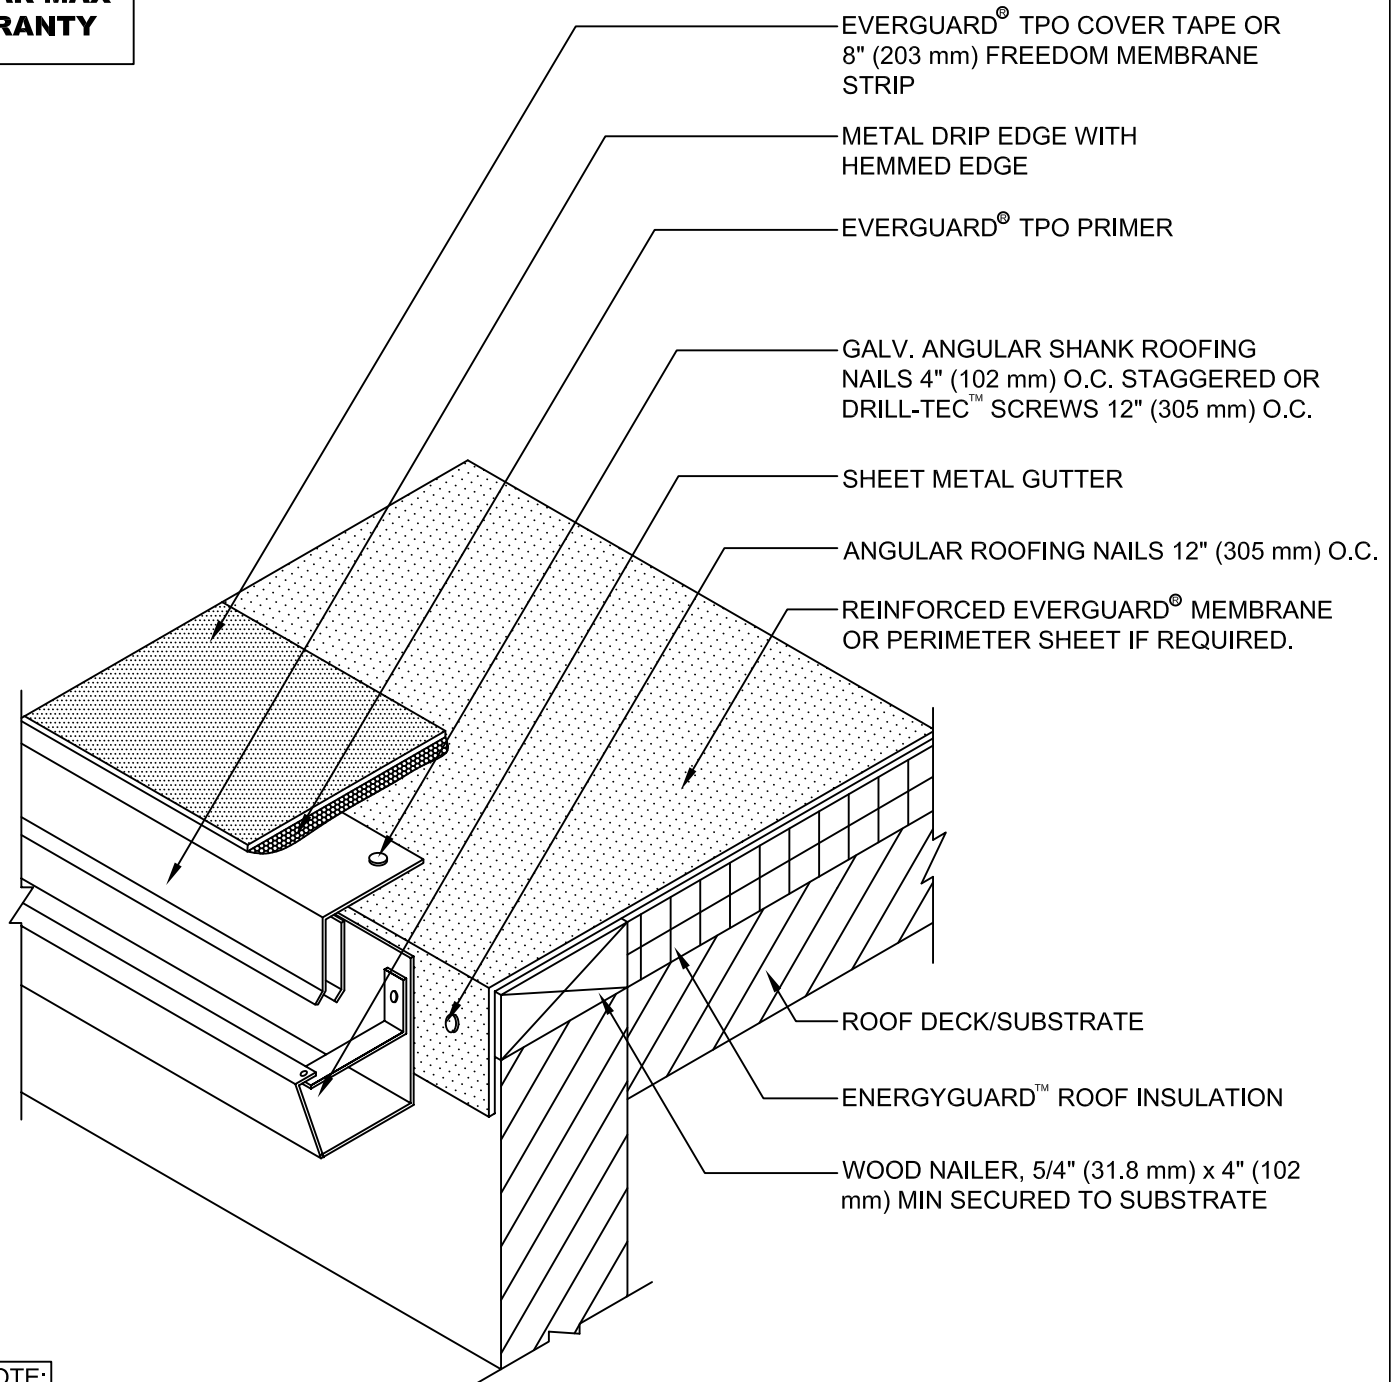

**15 YEAR MAX  
WARRANTY**

**NOTE:**

1. BE SURE TO CLEAN METAL AND MEMBRANE WITH EVERGUARD® SEAM CLEANER BEFORE ADDING PRIMER AND COVER TAPE.
2. FOR SELF-ADHERED RAPIDSEAM™ TECHNOLOGY SYSTEMS, UP TO 10-YR MAXIMUM GUARANTEE ONLY.
3. TPO COVER TAPE ONLY TO BE USED WITH TPO MEMBRANE SYSTEMS.
4. APPLY EVERGUARD® TPO CUT EDGE SEALANT TO ALL CUT REINFORCED TPO EDGES (REFER TO EVERGUARD® DETAIL 115).

**EverGuard**  
SINGLE-PLY ROOFING SYSTEMS  
ROOF EDGE SERIES

DRAWING #

**214**

**GUTTER EDGE WITH TPO  
COVER TAPE DETAIL**

**THIS DETAIL APPLIES TO:**  
Adhered Systems  
Ballasted Systems  
Mechanically Attached Systems  
Self-Adhered Systems  
TriPosite Systems