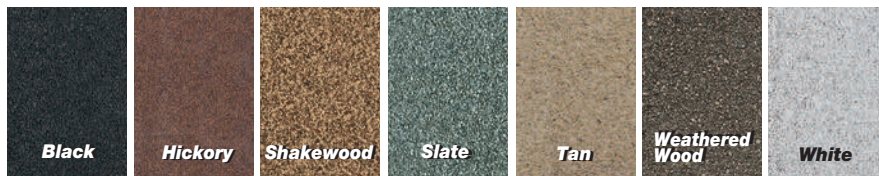

### Color Palette

Note: These blended colors are designed to complement your shingles, not to be an exact match. Because of the small size of these samples, it is difficult to reproduce the actual color effect. Please be sure to see a full-size roll before making a final color selection.