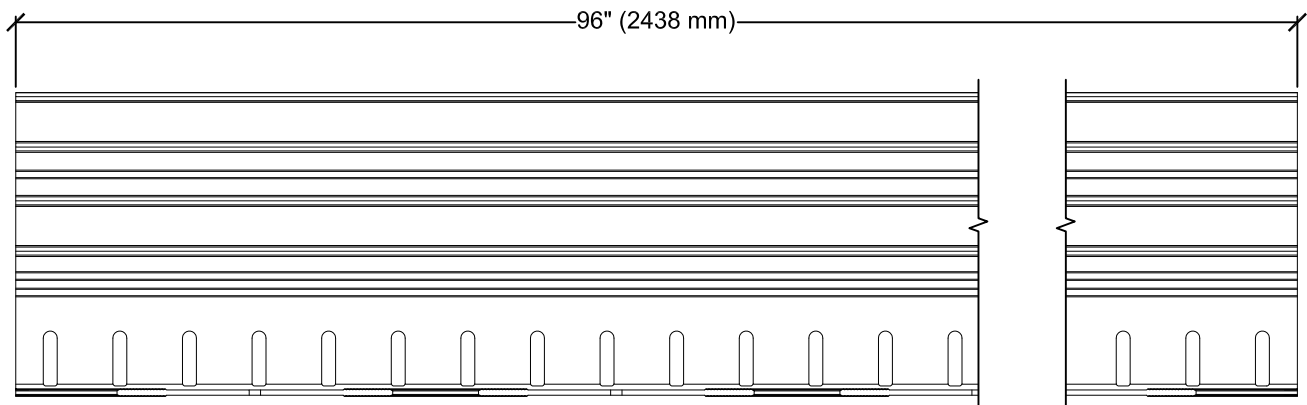

PART NUMBER	LIVEROOF SYSTEM	DIMENSIONS	FINISH
DEEP - MILL - 96	DEEP	6.5" (165 mm) x 3.25" (83 mm) x 96" (2438 mm)	MILL
DEEP - BRONZE - 96	DEEP	6.5" (165 mm) x 3.25" (83 mm) x 96" (2438 mm)	BRONZE ANODIZE
DEEP - BLACK - 96	DEEP	6.5" (165 mm) x 3.25" (83 mm) x 96" (2438 mm)	BLACK ANODIZE

ROOFEDGE DEEP ALUMINUM EDGE RESTRAINT

DESIGNED FOR USE WITH
LIVEROOF® GREEN ROOF SYSTEM

SYSTEM
LR

SCALE
N.T.S.

DRAWING #
401

ISSUE/ REVISION DATE
12-1-16