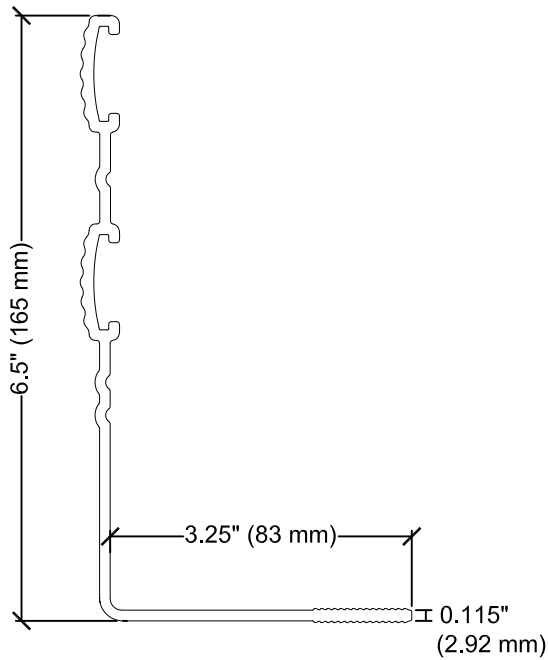

PART NUMBER	LIVEROOF SYSTEM	DIMENSIONS	FINISH
DEEP - MILL - 96	DEEP	6.5" (165 mm) x 3.25" (83 mm) x 96" (2438 mm)	MILL
DEEP - BRONZE - 96	DEEP	6.5" (165 mm) x 3.25" (83 mm) x 96" (2438 mm)	BRONZE ANODIZE
DEEP - BLACK - 96	DEEP	6.5" (165 mm) x 3.25" (83 mm) x 96" (2438 mm)	BLACK ANODIZE

ROOFEDGE DEEP ALUMINUM EDGE RESTRAINT

DESIGNED FOR USE WITH
LIVEROOF® GREEN ROOF SYSTEM

SYSTEM
LR

SCALE
N.T.S.

DRAWING #
401

ISSUE/ REVISION DATE
12-1-16