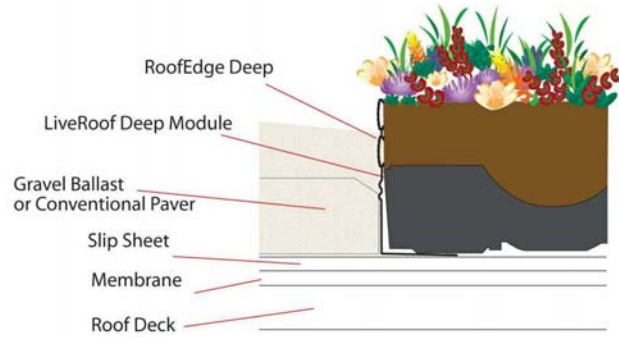

PART NUMBER	LIVEROOF SYSTEM	DIMENSIONS	FINISH
DEEP - MILL - 96	DEEP	6.5" (165 mm) x 3.25" (83 mm) x 96" (2438 mm)	MILL
DEEP - BRONZE - 96	DEEP	6.5" (165 mm) x 3.25" (83 mm) x 96" (2438 mm)	BRONZE ANODIZE
DEEP - BLACK - 96	DEEP	6.5" (165 mm) x 3.25" (83 mm) x 96" (2438 mm)	BLACK ANODIZE

ROOFEDGE DEEP ALUMINUM EDGE RESTRAINT

DESIGNED FOR USE WITH
LIVEROOF® GREEN ROOF SYSTEM

SYSTEM
LR

SCALE
N.T.S.

DRAWING #
401

ISSUE/ REVISION DATE
12-1-16