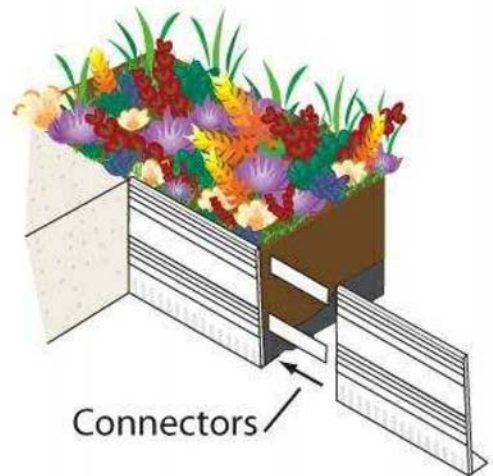

PART NUMBER	LIVEROOF SYSTEM	DIMENSIONS	FINISH
DEEP - MILL - 96	DEEP	6.5" (165 mm) x 3.25" (83 mm) x 96" (2438 mm)	MILL
DEEP - BRONZE - 96	DEEP	6.5" (165 mm) x 3.25" (83 mm) x 96" (2438 mm)	BRONZE ANODIZE
DEEP - BLACK - 96	DEEP	6.5" (165 mm) x 3.25" (83 mm) x 96" (2438 mm)	BLACK ANODIZE

ROOFEDGE DEEP ALUMINUM EDGE RESTRAINT

DESIGNED FOR USE WITH
LIVEROOF® GREEN ROOF SYSTEM

SYSTEM
LR

SCALE
N.T.S.

DRAWING #
401

ISSUE/ REVISION DATE
12-1-16