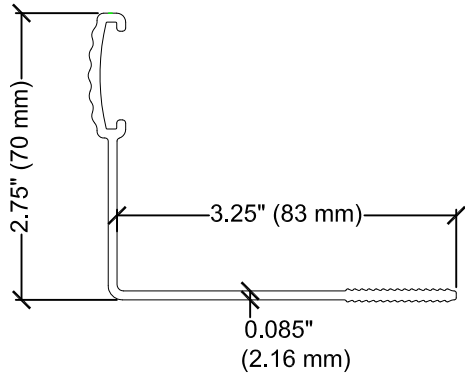

DESCRIPTION	PART NUMBER
2.75" (70 mm) x 3.25" (83 mm) x 96" (2438 mm) MILL	LITE-MILL-96
6.5" (165 mm) x 3.25" (83 mm) x 96" (2438 mm) BLACK ANODIZE	LITE-BLACK-96
6.5" (165 mm) x 3.25" (83 mm) x 96" (2438 mm) BROZE ANODIZE	LITE-BRONZE-96

ROOFEDGE LITE ALUMINUM EDGE RESTRAINT

DESIGNED FOR USE WITH
LIVEROOF® GREEN ROOF SYSTEM

SYSTEM
LR

SCALE
N.T.S.

DRAWING #
402

ISSUE/ REVISION DATE
12-1-16