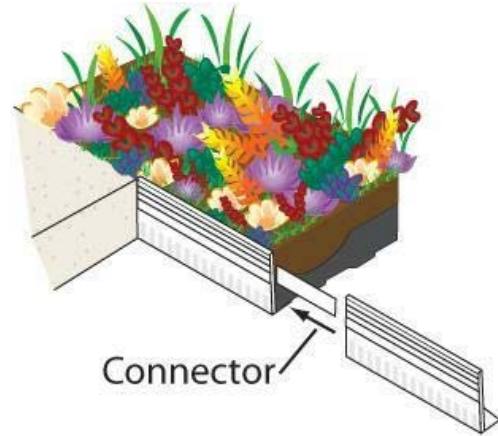

DESCRIPTION	PART NUMBER
2.75" (70 mm) x 3.25" (83 mm) x 96" (2438 mm) MILL	LITE-MILL-96
6.5" (165 mm) x 3.25" (83 mm) x 96" (2438 mm) BLACK ANODIZE	LITE-BLACK-96
6.5" (165 mm) x 3.25" (83 mm) x 96" (2438 mm) BROZE ANODIZE	LITE-BRONZE-96

ROOFEDGE LITE ALUMINUM EDGE RESTRAINT

DESIGNED FOR USE WITH
LIVEROOF® GREEN ROOF SYSTEM

SYSTEM
LR

SCALE
N.T.S.

DRAWING #
402

ISSUE/ REVISION DATE
12-1-16