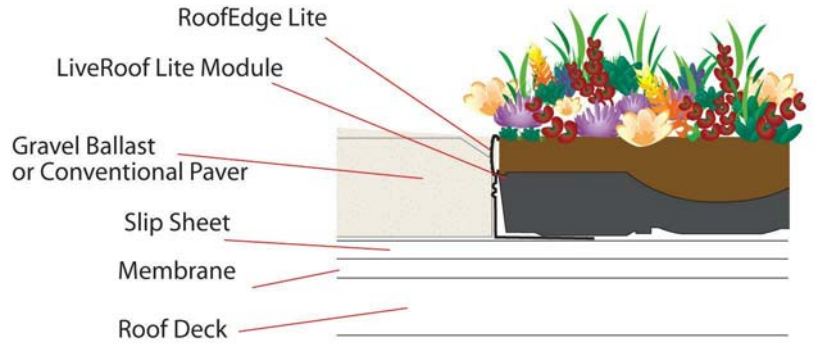

DESCRIPTION	PART NUMBER
2.75" (70 mm) x 3.25" (83 mm) x 96" (2438 mm) MILL	LITE-MILL-96
6.5" (165 mm) x 3.25" (83 mm) x 96" (2438 mm) BLACK ANODIZE	LITE-BLACK-96
6.5" (165 mm) x 3.25" (83 mm) x 96" (2438 mm) BROZE ANODIZE	LITE-BRONZE-96

ROOFEDGE LITE ALUMINUM EDGE RESTRAINT

DESIGNED FOR USE WITH
LIVEROOF® GREEN ROOF SYSTEM

SYSTEM
LR

SCALE
N.T.S.

DRAWING #
402

ISSUE/ REVISION DATE
12-1-16