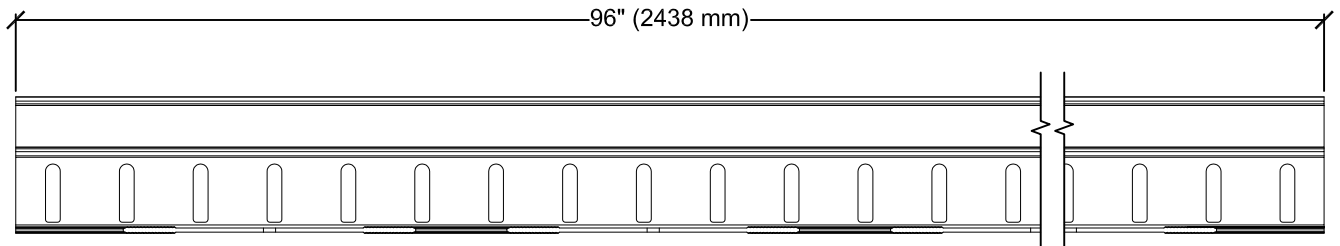

DESCRIPTION	PART NUMBER
2.75" (70 mm) x 3.25" (83 mm) x 96" (2438 mm) MILL	LITE-MILL-96
6.5" (165 mm) x 3.25" (83 mm) x 96" (2438 mm) BLACK ANODIZE	LITE-BLACK-96
6.5" (165 mm) x 3.25" (83 mm) x 96" (2438 mm) BROZE ANODIZE	LITE-BRONZE-96

ROOFEDGE LITE ALUMINUM EDGE RESTRAINT

DESIGNED FOR USE WITH
LIVEROOF® GREEN ROOF SYSTEM

SYSTEM
LR

SCALE
N.T.S.

DRAWING #
402

ISSUE/ REVISION DATE
12-1-16