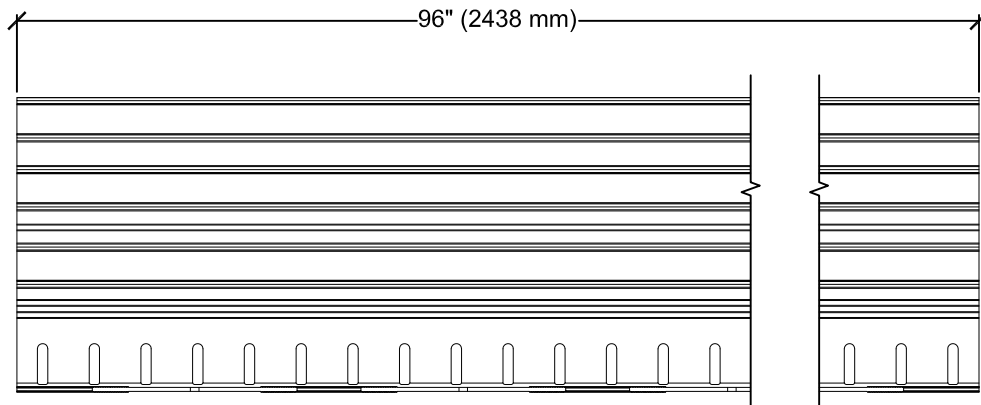

PART NUMBER	LIVEROOF SYSTEM	DIMENSIONS	FINISH
MAXX - MILL - 96	MAXX	8.5" (216 mm) x 3.25" (83 mm) x 96" (2438 mm)	MILL
MAXX - BRONZE - 96	MAXX	8.5" (216 mm) x 3.25" (83 mm) x 96" (2438 mm)	BRONZE ANODIZE
MAXX - BLACK - 96	MAXX	8.5" (216 mm) x 3.25" (83 mm) x 96" (2438 mm)	BLACK ANODIZE

ROOFEDGE MAXX ALUMINUM EDGE RESTRAINT

DESIGNED FOR USE WITH LIVEROOF® GREEN ROOF SYSTEM

SYSTEM
LR

SCALE
N.T.S.

DRAWING #
403

ISSUE/ REVISION DATE
12-1-16