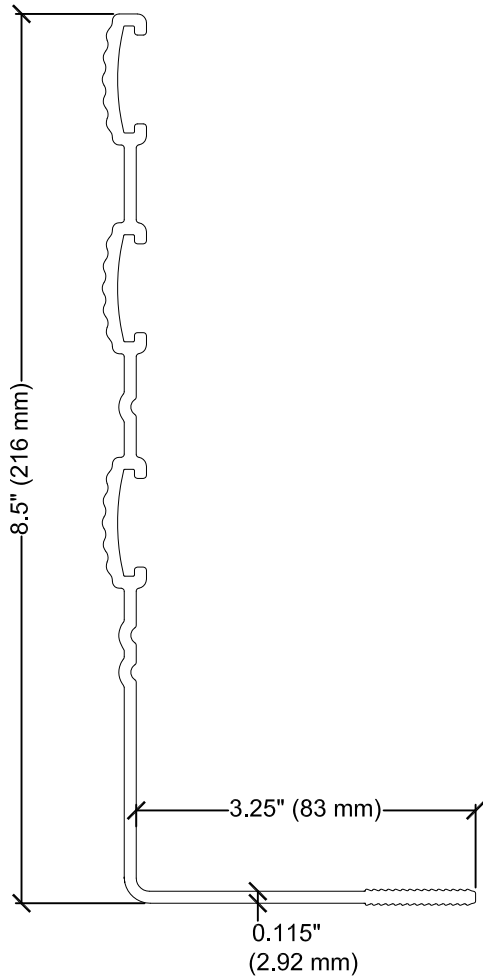

PART NUMBER	LIVEROOF SYSTEM	DIMENSIONS	FINISH
MAXX - MILL - 96	MAXX	8.5" (216 mm) x 3.25" (83 mm) x 96" (2438 mm)	MILL
MAXX - BRONZE - 96	MAXX	8.5" (216 mm) x 3.25" (83 mm) x 96" (2438 mm)	BRONZE ANODIZE
MAXX - BLACK - 96	MAXX	8.5" (216 mm) x 3.25" (83 mm) x 96" (2438 mm)	BLACK ANODIZE

ROOFEDGE MAXX ALUMINUM EDGE RESTRAINT

DESIGNED FOR USE WITH LIVEROOF® GREEN ROOF SYSTEM

SYSTEM
LR

SCALE
N.T.S.

DRAWING #
403

ISSUE/ REVISION DATE
12-1-16