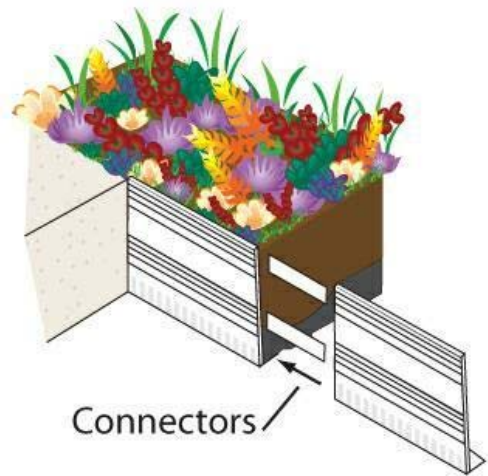

PART NUMBER	LIVEROOF SYSTEM	DIMENSIONS	FINISH
MAXX - MILL - 96	MAXX	8.5" (216 mm) x 3.25" (83 mm) x 96" (2438 mm)	MILL
MAXX - BRONZE - 96	MAXX	8.5" (216 mm) x 3.25" (83 mm) x 96" (2438 mm)	BRONZE ANODIZE
MAXX - BLACK - 96	MAXX	8.5" (216 mm) x 3.25" (83 mm) x 96" (2438 mm)	BLACK ANODIZE

ROOFEDGE MAXX ALUMINUM EDGE RESTRAINT

DESIGNED FOR USE WITH LIVEROOF® GREEN ROOF SYSTEM

SYSTEM
LR

SCALE
N.T.S.

DRAWING #
403

ISSUE/ REVISION DATE
12-1-16