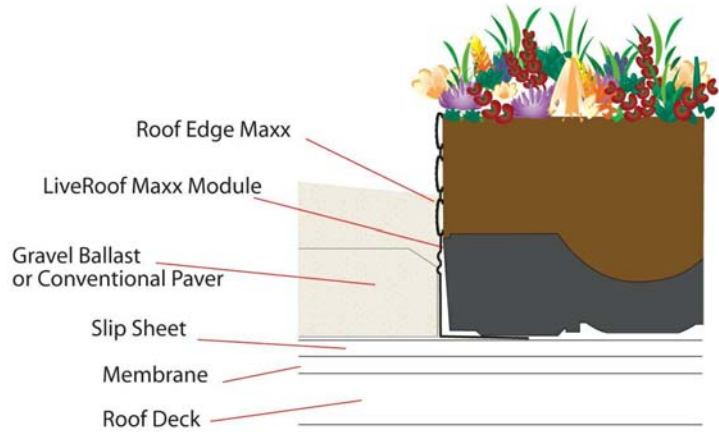

PART NUMBER	LIVEROOF SYSTEM	DIMENSIONS	FINISH
MAXX - MILL - 96	MAXX	8.5" (216 mm) x 3.25" (83 mm) x 96" (2438 mm)	MILL
MAXX - BRONZE - 96	MAXX	8.5" (216 mm) x 3.25" (83 mm) x 96" (2438 mm)	BRONZE ANODIZE
MAXX - BLACK - 96	MAXX	8.5" (216 mm) x 3.25" (83 mm) x 96" (2438 mm)	BLACK ANODIZE

ROOFEDGE MAXX ALUMINUM EDGE RESTRAINT

DESIGNED FOR USE WITH LIVEROOF® GREEN ROOF SYSTEM

SYSTEM
LR

SCALE
N.T.S.

DRAWING #
403

ISSUE/ REVISION DATE
12-1-16