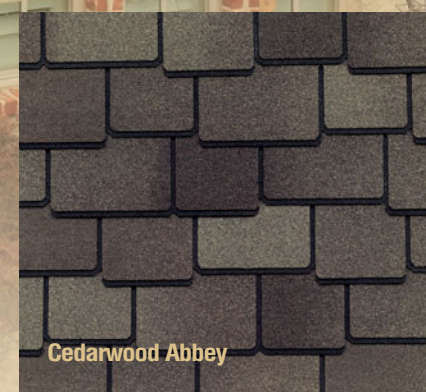

Your house holds your life story. Every improvement you make adds a chapter.  
It isn't what you spend that tells your tale—it's what you value.  
Choose the roof that suits your style.

"Natural Charm Meets High Performance!"

The Hamiltons.  
Nature lovers.  
Their house:  
French Country.  
Their roof:  
Woodland® in  
Cedarwood Abbey.

The Rustic Look Of Hand-Cut European Shingles

Castlewood Gray

Tuscan Sunset

Woodberry Brown

Cedarwood Abbey

Mountain Sage

PREMIUM COLOR BLEND

Note: It is difficult to reproduce the color clarity and actual color blends of these products. Before selecting your color, please ask to see several full-size shingles.