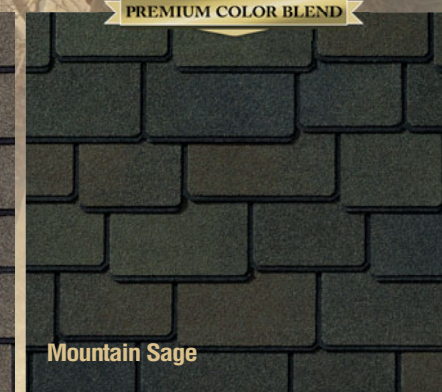

**Charcoal**

**Mesa Brown**

**Slate**

**Weathered Timber**  
(Only available in the Northeast, Southeast, and Central Areas)

Note: It is difficult to reproduce the color clarity and actual color blends of these products. Before selecting your color, please ask to see several full-size shingles.

"Natural Charm Meets High Performance!"

The Hamiltons.  
Nature lovers.  
Their house:  
French Country.  
Their roof:  
Woodland® in  
Cedarwood Abbey.

The Rustic Look Of Hand-Cut European Shingles

Castlewood Gray

Tuscan Sunset

Woodberry Brown

Cedarwood Abbey

Mountain Sage

PREMIUM COLOR BLEND

Note: It is difficult to reproduce the color clarity and actual color blends of these products. Before selecting your color, please ask to see several full-size shingles.