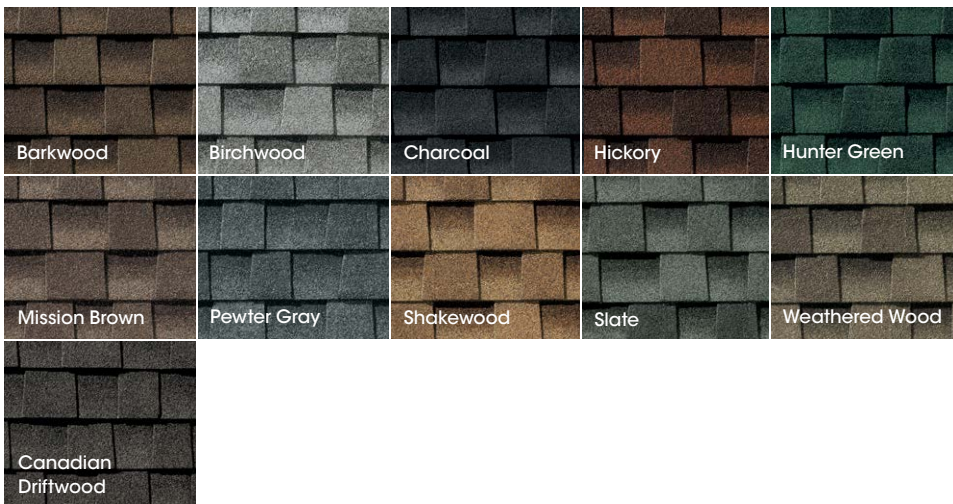

Colors:

Product details:

Product/System Specifics

- Fiberglass asphalt construction
- **Dimensions (approx.):** 13 1/4" x 39 3/8" (337 mm x 1,000 mm)
- **Exposure:** 5 5/8" (143 mm)
- **Bundles/Square:** 3
- **Pieces/Square:** 64
- **StainGuard Plus™ Algae Protection² Limited Warranty**
- **Hip/Ridge:** TimberTex®; TimberCrest®; Seal-A-Ridge®; Ridglass®⁵
- **Starter:** Pro-Start®; QuickStart®; WeatherBlocker™

Applicable Standards & Protocols

- UL Listed to ANSI/UL 790 Class A
- Classified by UL in accordance with ICC-ES AC438
- Meets ASTM D7158, Class H
- Meets ASTM D3161, Class F
- Meets ASTM D3018, Type 1
- Meets ASTM D3462⁴
- ICC-ES Evaluation Reports ESR-1475 and ESR-3267
- Meets CSA A123.5
- CAN/ULC-S107 Class A Roofing Fire Rating

[†] Lifetime refers to the length of warranty coverage provided and means as long as the original individual owner(s) of a single-family detached residence [or eligible second owner(s)] owns the property where the qualifying GAF products are installed. For other owners/structures, Lifetime coverage is not applicable. Lifetime coverage on shingles requires the use of GAF Lifetime Shingles only. See the *GAF Shingle & Accessory Limited Warranty* for complete coverage and restrictions. Visit gaf.com/LRS for qualifying GAF products. Lifetime coverage on shingles and accessories requires the use of any GAF Lifetime Shingle and at least 3 qualifying GAF Accessories. See the *GAF Roofing System Limited Warranty* for complete coverage and restrictions. For installations not eligible for the *GAF Roofing System Limited Warranty*, see the *GAF Shingle & Accessory Limited Warranty*. Visit gaf.com/LRS for qualifying GAF products.

¹ Results based on study conducted by Home Innovation Research Labs, an independent research lab, comparing installation of Timberline HDZ® Shingles to Timberline HDZ® Shingles on a 16-square roof deck using standard 4-nail nailing pattern under controlled laboratory conditions. Actual results may vary.

² 25-year StainGuard Plus™ Algae Protection Limited Warranty against blue-green algae discoloration is available only on products sold in packages bearing the StainGuard Plus™ logo. See *GAF Shingle & Accessory Limited Warranty* for complete coverage and restrictions, and qualifying products.

³ 15-year WindProven™ limited wind warranty on GAF Shingles with LayerLock™ Technology requires the use of GAF Starter Strips, Roof Deck Protection, Ridge Cap Shingles, and Leak Barrier or Attic Ventilation. See *GAF Roofing System Limited Warranty* for complete coverage and restrictions. Visit gaf.com/LRS for qualifying GAF products. For installations not eligible for the *GAF Roofing System Limited Warranty*, see the *GAF Shingle & Accessory Limited Warranty*.

⁴ Periodically tested by independent and internal labs to ensure compliance with ASTM D3462 at time of manufacture.