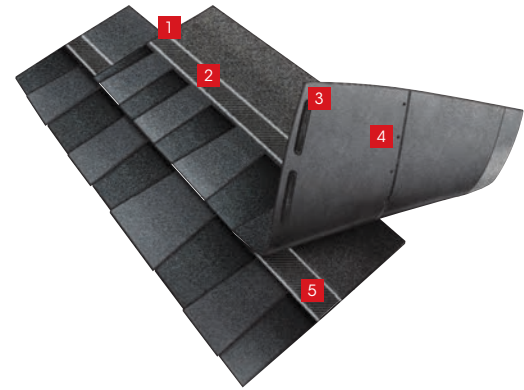

Reinforcing the Common Bond

The new LayerLock™ Technology powers the industry's widest nailing zone and the first wind warranty with no maximum wind speed limitation.¹

LayerLock™ Technology

Benefits:

- Timberline® Shingles with LayerLock™ Technology are engineered for the best possible installation.
- **LayerLock™ Technology** mechanically fuses the common bond between overlapping shingle layers.
- Our legendary **Dura Grip™** sealant pairs with the smooth microgranule surface of the StrikeZone™ nailing area for fast tack. Then, an asphalt-to-asphalt monolithic bond cures for durability, strength, and exceptional wind uplift performance.
- The added strength at the common bond powers the **StrikeZone™** — The industry's widest nailing area.
- **Up to 99.9% nailing accuracy** — The StrikeZone™ nailing area is so easy to hit that a roofer placed 999 out of 1,000 nails correctly in our tests.²
- **Up to 30% faster nail fastening** thanks to the industry's largest nail zone.²
- **WindProven™ Limited Wind Warranty** — When installed with the required combination of GAF Accessories, Timberline® Shingles with LayerLock™ Technology are eligible for an industry first: a wind warranty with no maximum wind speed limitation.¹

Product details:

1. Alignment guide
2. StrikeZone™ Nailing Area
3. Dura Grip™ Adhesive
4. LayerLock™ Technology
5. Smooth microgranule surface

¹ 15-year WindProven™ limited wind warranty on Timberline® Shingles with LayerLock™ Technology requires the use of GAF starter strips, roof deck protection, ridge cap shingles, and leak barrier or attic ventilation. See *GAF Roofing System Limited Warranty* for complete coverage and restrictions. Visit gaf.com/LRS for qualifying GAF products.