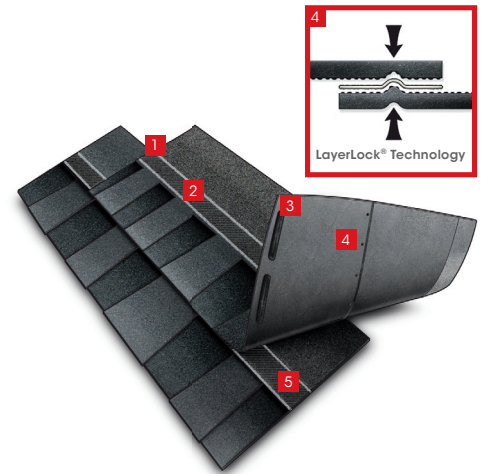

*See reverse for details

Timberline® UHDZ™ Shingles

Benefits:

- Patent-pending **Dual Shadow Line** for dramatic sunset shadows all day long.
- **30-year StainGuard Plus PRO™ Algae Protection Limited Warranty¹** against blue-green algae discoloration with 10% MORE Time-Release Algae-Fighting Technology.
- **LayerLock® Technology** mechanically fuses the common bond between overlapping shingle layers. The added strength at the common bond powers the **StrikeZone®** — the industry's widest nailing area.
- **Up to 99.9% nailing accuracy** — The StrikeZone® nailing area is so easy to hit that a roofer placed 999 out of 1,000 nails correctly in our test.³
- **Up to 30% faster nail fastening** thanks to the industry's largest nail zone.³
- **Dura Grip™** sealant pairs with the smooth microgranule surface of the StrikeZone® nailing area for fast tack. Then, an asphalt-to asphalt monolithic bond cures for durability, strength, and exceptional wind uplift performance.
- **WindProven™ Limited Wind Warranty²** — When installed with the required combination of GAF Accessories, Timberline® UHDZ™ Shingles are eligible for an industry first: a wind warranty with no maximum wind speed limitation.

Dual Shadow Line technology precisely distributes color granules to create two parallel shadow lines, which gives the Timberline® UHDZ™ shingle a thick, ultra-dimensional wood-shake look.

LayerLock® Technology – Proprietary technology mechanically fuses the common bond between overlapping shingle layers.