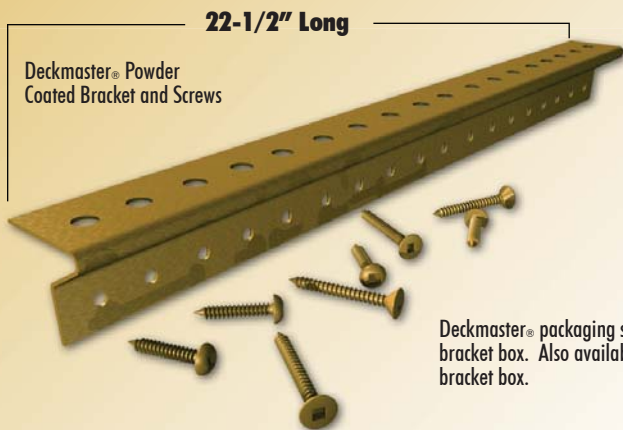

Hidden Deck Fasteners

DECKMASTER®
HIDDEN DECK FASTENING SYSTEM

The strongest longest lasting decks are built using Deckmaster® brackets. Its unique under mount design uses fasteners at two angles, virtually eliminating deck racking and shearing. And because Deckmaster® is completely hidden beneath the deck boards, there are no exposed screws or nails on the deck surface. As such, moisture won't pool around screws and nails reducing the potential for water damage associated with decks top fastened with screws or nails. Deckmaster® is the best hidden fastening system available.

- ▶ **50 year warranty for powder coated brackets**
- ▶ **ACQ compliant**
- ▶ **Outstanding corrosion resistance**
- ▶ **LOX® 2 recess for a sure driving experience**

Deckmaster® Powder Coated Bracket and Screws

22-1/2" Long

Deckmaster® packaging shown in 10 bracket box. Also available in 100 bracket box.

Deckmaster decks are built to last

Grabber's Deckmaster Fastening System is designed to hide all fasteners beneath the deckboards making the deck stronger and more durable. With Deckmaster there are no exposed screws a primary entry point for moisture and deck board damage. Stains and splinters around fastener holes are eliminated because there are no exposed screws or nails.

PART NO.	QTY	DESCRIPTION
DMP125-10	10	POWDER COATED BRACKETS AND SCREWS FOR 5/4 DECK BOARDS
DMP125-100	100	POWDER COATED BRACKETS AND SCREWS FOR 5/4 DECK BOARDS
DMP175-10	10	POWDER COATED BRACKETS AND SCREWS FOR 1" AND THICKER DECK BOARDS
DMP175-100	100	POWDER COATED BRACKETS AND SCREWS FOR 1" AND THICKER DECK BOARDS
DMP100-10	10	POWDER COATED BRACKETS AND SCREWS FOR 3/4" HARDWOOD & HOLLOW-CORE COMPOSITES
DMP100-100	100	POWDER COATED BRACKETS AND SCREWS FOR 3/4" HARDWOOD & HOLLOW-CORE COMPOSITES