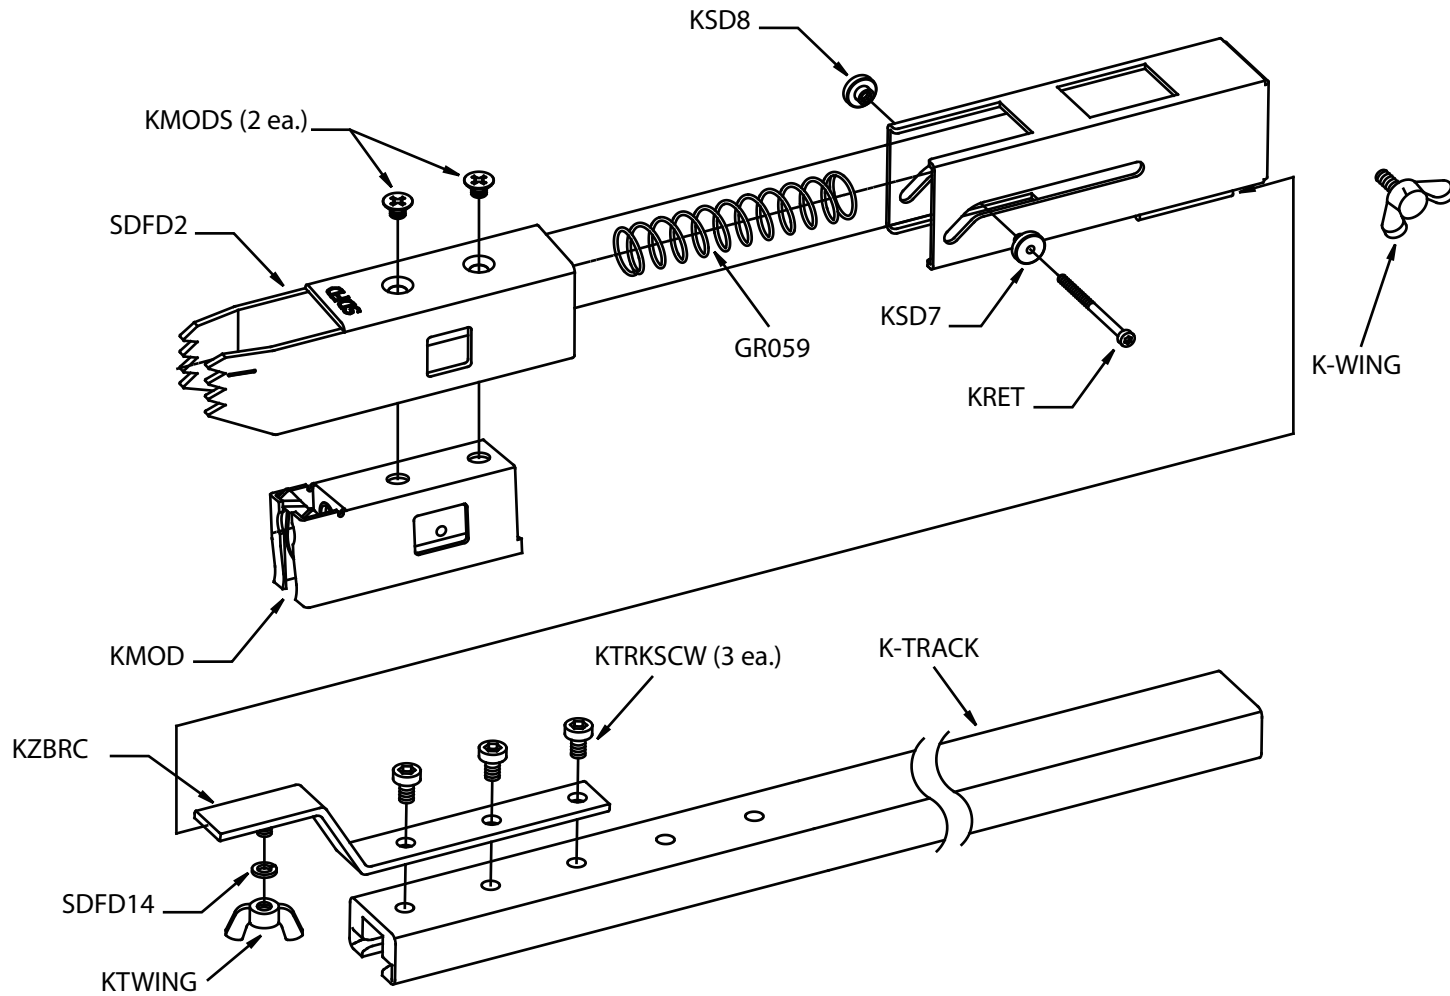

SuperDrive® 85 Series

SDFD

PARTS LIST - 85 SERIES TOOL

		QTY
KMODS	SCREWS (2 ea.), NOSEPIECE (80 & 85)	2
SDFD2	85 SERIES NOSEPIECE	1
KMOD	MODULE (80 & 85)	1
GR059	SPRING (80 & 85)	1
KRET	RETAINER SCREW (80 & 85)	1
KSD7	RETAINER PART A (80 & 85)	1
KSD8	RETAINER PART B (80 & 85)	1
K-WING	COUPLER WING SCREW (80 & 85)	1
KZBRC	85 SERIES - Z BRACKET FOR FEED TRACK	1
SDFD14	85 SERIES LOCK WASHER	1
KTWING	85 SERIES WING SCREW	1
KTRKSCW	85 SERIES SCREWS, FEED TRACK	3
K-TRACK	85 SERIES FEED TRACK	1