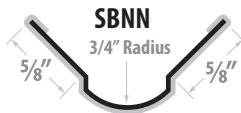

Prod#	Lgth	Pcs/Ctn	Ft/Ctn	Ctns/Pallet	Wt/Ctn
41590	8 ft	50	400	54	56
41595	9 ft	50	450	54	63
41600	10 ft	50	500	54	70

SBNN
Bullnose Nail-On
3/4" Radius