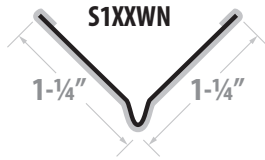

## Cornerbead Paper Face Nail On

**S1XX WN**  
Nail-On  
Extra Wide  
1-1/4"  
Cornerbead

Prod#	Lgth	Pcs/Ctn	Ft/Ctn	Ctns/Pallet	Wt/Ctn
41610	8 ft	50	400	54	47
41615	9 ft	50	450	54	53
41620	10 ft	50	500	54	59

## Bullnose Paper Face Nail On

**SBN NXW**  
Nail-On  
Extra Wide  
3/4" Radius  
Bullnose

Prod#	Lgth	Pcs/Ctn	Ft/Ctn	Ctns/Pallet	Wt/Ctn
41590	8 ft	50	400	54	56
41595	9 ft	50	450	54	63
41600	10 ft	50	500	54	70

**SBNN**  
Bullnose Nail-On  
3/4" Radius

Prod#	Lgth	Pcs/Ctn	Ft/Ctn	Ctns/Pallet	Wt/Ctn
41570	8 ft	50	400	60	47
41575	9 ft	50	450	60	53
41580	10 ft	50	500	60	59

**SBN NOA**  
Open Angle  
Bullnose Nail-On

Prod#	Lgth	Pcs/Ctn	Ft/Ctn	Ctns/Pallet	Wt/Ctn
41670	8 ft	25	200	60	31
41675	9 ft	25	225	60	35
41680	10 ft	25	250	60	39

**SMBN**  
Nail-On Mini  
Bullnose  
1/2" Radius

Prod#	Lgth	Pcs/Ctn	Ft/Ctn	Ctns/Pallet	Wt/Ctn
41550	8 ft	50	400	60	47
41555	9 ft	50	450	60	53
41560	10 ft	50	500	60	59