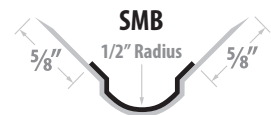

Prod#	Lgth	Pcs/Ctn	Ft/Ctn	Ctns/Pallet	Wt/Ctn
41340	8 ft	50	400	60	34
41345	9 ft	50	450	60	38
41350	10 ft	50	500	60	42