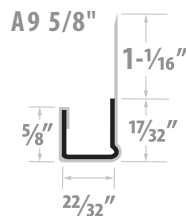

## L Metal (Beaded) Tape-On

**A4  
Tape-On  
"L" Trim  
Outside Corner  
L-Trim**

Prod#	Lgth	A	B	C	Pcs/Ctn	Ft/Ctn	Wt/Ctn
41130	8 ft	1/2"	15/16"	1-5/16"	50	400	33
41135	10 ft	1/2"	15/16"	1-5/16"	50	500	42
41140	8 ft	5/8"	13/16"	1-5/16"	50	400	33
41145	10 ft	5/8"	13/16"	1-5/16"	50	500	42
41150	10 ft	3/4"	15/16"	1-5/16"	50	500	48
41155	10 ft	1"	15/16"	1-5/16"	50	500	55

## L Metal (No Bead) Tape-On

**A4 NB  
Tape-On  
"L" Trim  
Outside Corner  
L-Trim No Bead**

Prod#	Lgth	A	B	C	Pcs/Ctn	Ft/Ctn	Wt/Ctn
41170	8 ft	1/2"	15/16"	1-5/16"	50	400	33
41175	10 ft	1/2"	15/16"	1-5/16"	50	500	42
41185	8 ft	5/8"	13/16"	1-5/16"	50	400	33
41190	10 ft	5/8"	13/16"	1-5/16"	50	500	42

## J Trim

**A9 1/2"  
Tape-On  
"J" Trim  
Outside  
Corner**

Prod#	Lgth	Width	Pcs/Ctn	Ft/Ctn	Ctns/Pallet	Wt/Ctn
41240	8 ft	1/2"	25	200	54	19
41245	10 ft	1/2"	25	250	54	24

**A9 5/8"  
Tape-On  
"J" Trim  
Outside  
Corner**

Prod#	Lgth	Width	Pcs/Ctn	Ft/Ctn	Ctns/Pallet	Wt/Ctn
41250	8 ft	5/8"	25	200	54	19
41255	10 ft	5/8"	25	250	54	24