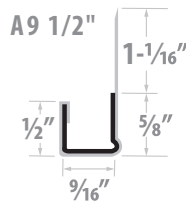

## L Metal (Beaded) Tape-On

**A4  
Tape-On  
"L" Trim  
Outside Corner  
L-Trim**

Prod#	Lgth	A	B	C	Pcs/Ctn	Ft/Ctn	Wt/Ctn
41130	8 ft	1/2"	15/16"	1-5/16"	50	400	33
41135	10 ft	1/2"	15/16"	1-5/16"	50	500	42
41140	8 ft	5/8"	13/16"	1-5/16"	50	400	33
41145	10 ft	5/8"	13/16"	1-5/16"	50	500	42
41150	10 ft	3/4"	15/16"	1-5/16"	50	500	48
41155	10 ft	1"	15/16"	1-5/16"	50	500	55

## L Metal (No Bead) Tape-On

**A4 NB  
Tape-On  
"L" Trim  
Outside Corner  
L-Trim No Bead**

Prod#	Lgth	A	B	C	Pcs/Ctn	Ft/Ctn	Wt/Ctn
41170	8 ft	1/2"	15/16"	1-5/16"	50	400	33
41175	10 ft	1/2"	15/16"	1-5/16"	50	500	42
41185	8 ft	5/8"	13/16"	1-5/16"	50	400	33
41190	10 ft	5/8"	13/16"	1-5/16"	50	500	42

## J Trim

**A9 1/2"  
Tape-On  
"J" Trim  
Outside  
Corner**

Prod#	Lgth	Width	Pcs/Ctn	Ft/Ctn	Ctns/Pallet	Wt/Ctn
41240	8 ft	1/2"	25	200	54	19
41245	10 ft	1/2"	25	250	54	24

**A9 5/8"  
Tape-On  
"J" Trim  
Outside  
Corner**

Prod#	Lgth	Width	Pcs/Ctn	Ft/Ctn	Ctns/Pallet	Wt/Ctn
41250	8 ft	5/8"	25	200	54	19
41255	10 ft	5/8"	25	250	54	24