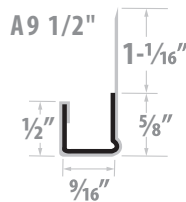

L Metal (Beaded) Tape-On

**A4
Tape-On
"L" Trim
Outside Corner
L-Trim**

Prod#	Lgth	A	B	C	Pcs/Ctn	Ft/Ctn	Wt/Ctn
41130	8 ft	1/2"	15/16"	1-5/16"	50	400	33
41135	10 ft	1/2"	15/16"	1-5/16"	50	500	42
41140	8 ft	5/8"	13/16"	1-5/16"	50	400	33
41145	10 ft	5/8"	13/16"	1-5/16"	50	500	42
41150	10 ft	3/4"	15/16"	1-5/16"	50	500	48
41155	10 ft	1"	15/16"	1-5/16"	50	500	55

L Metal (No Bead) Tape-On

**A4 NB
Tape-On
"L" Trim
Outside Corner
L-Trim No Bead**

Prod#	Lgth	A	B	C	Pcs/Ctn	Ft/Ctn	Wt/Ctn
41170	8 ft	1/2"	15/16"	1-5/16"	50	400	33
41175	10 ft	1/2"	15/16"	1-5/16"	50	500	42
41185	8 ft	5/8"	13/16"	1-5/16"	50	400	33
41190	10 ft	5/8"	13/16"	1-5/16"	50	500	42

J Trim

**A9 1/2"
Tape-On
"J" Trim
Outside
Corner**

Prod#	Lgth	Width	Pcs/Ctn	Ft/Ctn	Ctns/Pallet	Wt/Ctn
41240	8 ft	1/2"	25	200	54	19
41245	10 ft	1/2"	25	250	54	24

**A9 5/8"
Tape-On
"J" Trim
Outside
Corner**

Prod#	Lgth	Width	Pcs/Ctn	Ft/Ctn	Ctns/Pallet	Wt/Ctn
41250	8 ft	5/8"	25	200	54	19
41255	10 ft	5/8"	25	250	54	24