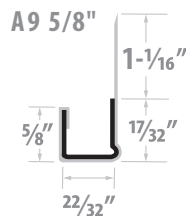

L Metal (Beaded) Tape-On

**A4
Tape-On
"L" Trim
Outside Corner
L-Trim**

Prod#	Lgth	A	B	C	Pcs/Ctn	Ft/Ctn	Wt/Ctn
41130	8 ft	1/2"	15/16"	1-5/16"	50	400	33
41135	10 ft	1/2"	15/16"	1-5/16"	50	500	42
41140	8 ft	5/8"	13/16"	1-5/16"	50	400	33
41145	10 ft	5/8"	13/16"	1-5/16"	50	500	42
41150	10 ft	3/4"	15/16"	1-5/16"	50	500	48
41155	10 ft	1"	15/16"	1-5/16"	50	500	55

L Metal (No Bead) Tape-On

**A4 NB
Tape-On
"L" Trim
Outside Corner
L-Trim No Bead**

Prod#	Lgth	A	B	C	Pcs/Ctn	Ft/Ctn	Wt/Ctn
41170	8 ft	1/2"	15/16"	1-5/16"	50	400	33
41175	10 ft	1/2"	15/16"	1-5/16"	50	500	42
41185	8 ft	5/8"	13/16"	1-5/16"	50	400	33
41190	10 ft	5/8"	13/16"	1-5/16"	50	500	42

J Trim

**A9 1/2"
Tape-On
"J" Trim
Outside
Corner**

Prod#	Lgth	Width	Pcs/Ctn	Ft/Ctn	Ctns/Pallet	Wt/Ctn
41240	8 ft	1/2"	25	200	54	19
41245	10 ft	1/2"	25	250	54	24

**A9 5/8"
Tape-On
"J" Trim
Outside
Corner**

Prod#	Lgth	Width	Pcs/Ctn	Ft/Ctn	Ctns/Pallet	Wt/Ctn
41250	8 ft	5/8"	25	200	54	19
41255	10 ft	5/8"	25	250	54	24