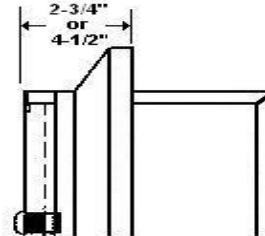

**Recessed Models:** Feature a 1 1/2" wide by 2-3/4" or 4-1/2" high profile trim flange to cover wall opening edges.

**Optional Features at Additional Cost:**

- Optional colors. - Indicate color code: \_\_\_\_\_
- Keyed-Alike cylinder locks
- Scored glass instead of solid glass for all cabinets with quantities indicated below
- Replacement acrylic. Enter quantities in table below.

**9163Z30 Surface-Mount**

**936AZ30 Recessed**

Qty	Trim & Door Materials & Series #			Tub ID In Inches			Wall Opening In Inches			Weight lbs	Cabinets per Carton	Accommodates Following Extinguishers	
	Galv. Steel	Qty	Aluminum	Trim Style	W	H	D	W	H				D
	9163Z30		9123Z30	Surface Mount	8-1/2	19-13/16	6-1/4	--	---	--	16   12	2	Cosmic & Galaxy 2 1/2-6, Mercury 2 1/2, Sentinel 5
	916AZ30		912AZ30	2-3/4" Trim Flange	8-1/2	19-13/16	6-1/4	9	20-5/16	3-3/4	20	2	
	9263Z30		9223Z30	Surface Mount	9-1/2	25-3/4	6-1/4	--	--	--	20   15	2	Cosmic & Galaxy 2 1/2-10, Mercury 2-1/2-5, Sentinel 5
	926AZ30		922AZ30	2-3/4" Trim Flange	9-1/2	25-3/4	6-1/4	10	26-1/4	3-3/4	24	2	
	936AZ30		932AZ30	4-1/2" Trim Flange	10-1/2	29-3/4	8-1/4	11	30-1/4	4	18	1	All Cosmic, Galaxy, Mercury, Grenadier P
	9363Z30		9323Z30	Surface Mount	10-1/2	29-3/4	8-1/4	--	--	--	14   11	1	