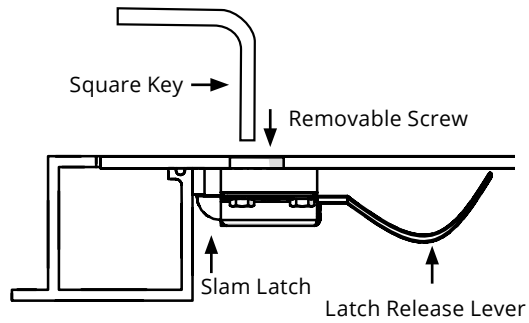

- DRAINABLE FLOOR DOOR - FLDD

A flush floor door with integral gutter to drain moisture away from the door opening.

SPECIFICATIONS:

- Frame Material:** 1/4" extruded aluminum
- Door Material:** Reinforced 1/4" diamond aluminum plate.
- Standard Finish:** Mill with bituminous coating on outer frame
- Frame Construction:** Channel frame with 1-1/2" NPT female threaded aluminum pipe fitting for water drainage.
- Latch:** 304 Stainless steel slam latch with flush key operator on exterior and handle opener on inside. Removable stainless 18-8 threaded plug and 5/16" steel square key included.
- Hinge:** 304 Stainless steel
- Spring:** 304 Stainless steel gas assist opener
- Hold Open Arm:** Stainless steel automatically locks door open to 90°
- Load:** 300 lb/sq ft pedestrian live load
- Sizes:** Minimum 24" x 24", Maximum 60" x 60"
- ORDER SIZE = FRAME INSIDE DIMENSION**

	FLDD-4848D	48"	48"	Double	200
	FLDD-6060D	60"	60"	Double	320

Custom Size

ADDITIONAL OPTIONS:

S.S. Padlock Tab on Top in addition to Standard Latch - **PT**

<p>JL INDUSTRIES</p> <p>9702 Newton Ave S. Bloomington, MN 55431 Many Locations Nationwide</p> <p>800-554-6077 sales@activarcpg.com www.activarcpg.com</p>	Distributor:		Project:	
	Contractor:		Approved By:	
	Date:		Architect:	
	Scale: N/A	Pages: 1 of 2	Item #:	
© 2025 Activar Construction Products Group, Inc. THE INFORMATION CONTAINED IN THIS DRAWING IS THE SOLE PROPERTY OF ACTIVAR CONSTRUCTION PRODUCTS GROUP, INC. ANY REPRODUCTION IN PART OR AS A WHOLE WITHOUT THE WRITTEN PERMISSION OF ACTIVAR CONSTRUCTION PRODUCTS GROUP, INC. IS PROHIBITED.				

- DRAINABLE FLOOR DOOR - FLDD

Single Door

Double Door

Latch Detail

Padlock Tab Detail