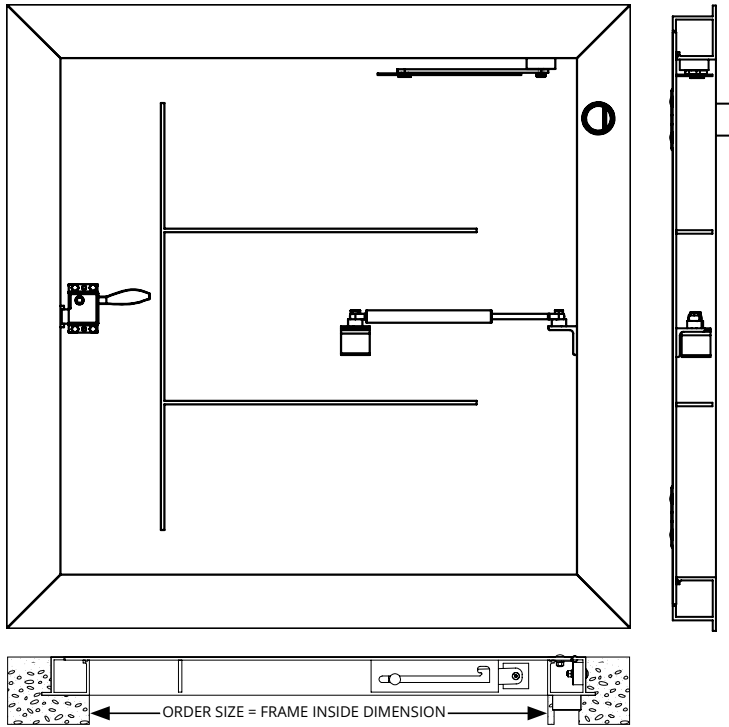

- DRAINABLE FLOOR DOOR - FLDD

A flush floor door with integral gutter to drain moisture away from the door opening.

SPECIFICATIONS:

- Frame Material:** 1/4" extruded aluminum
- Door Material:** Reinforced 1/4" diamond aluminum plate.
- Standard Finish:** Mill with bituminous coating on outer frame
- Frame Construction:** Channel frame with 1-1/2" NPT female threaded aluminum pipe fitting for water drainage.
- Latch:** 304 Stainless steel slam latch with flush key operator on exterior and handle opener on inside. Removable stainless 18-8 threaded plug and 5/16" steel square key included.
- Hinge:** 304 Stainless steel
- Spring:** 304 Stainless steel gas assist opener
- Hold Open Arm:** Stainless steel automatically locks door open to 90°
- Load:** 300 lb/sq ft pedestrian live load
- Sizes:** Minimum 24" x 24", Maximum 60" x 60"
- ORDER SIZE = FRAME INSIDE DIMENSION**

QTY	MODEL	ORDER SIZE		DOORS	APPROX. WEIGHT
		WIDTH	LENGTH		
	FLDD-2424S	24"	24"	Single	90
	FLDD-2436S	24"	36"	Single	106
	FLDD-3030S	30"	30"	Single	101
	FLDD-3048S	30"	48"	Single	140
	FLDD-3636S	36"	36"	Single	120
	FLDD-3648S	36"	48"	Single	151
	FLDD-3730S	37"	30"	Single	105
	FLDD-4242S	42"	42"	Single	180

	FLDD-4848D	48"	48"	Double	200
	FLDD-6060D	60"	60"	Double	320

Custom Size

ADDITIONAL OPTIONS:

S.S. Padlock Tab on Top in addition to Standard Latch - **PT**

<p>JL INDUSTRIES</p> <p>9702 Newton Ave S. Bloomington, MN 55431 Many Locations Nationwide</p> <p>800-554-6077 sales@activarcpg.com www.activarcpg.com</p>	Distributor:		Project:	
	Contractor:		Approved By:	
	Date:		Architect:	
	Scale: N/A	Pages: 1 of 2	Item #:	
© 2025 Activar Construction Products Group, Inc. THE INFORMATION CONTAINED IN THIS DRAWING IS THE SOLE PROPERTY OF ACTIVAR CONSTRUCTION PRODUCTS GROUP, INC. ANY REPRODUCTION IN PART OR AS A WHOLE WITHOUT THE WRITTEN PERMISSION OF ACTIVAR CONSTRUCTION PRODUCTS GROUP, INC. IS PROHIBITED.				

- DRAINABLE FLOOR DOOR - FLDD

Single Door

Double Door

Latch Detail

Padlock Tab Detail