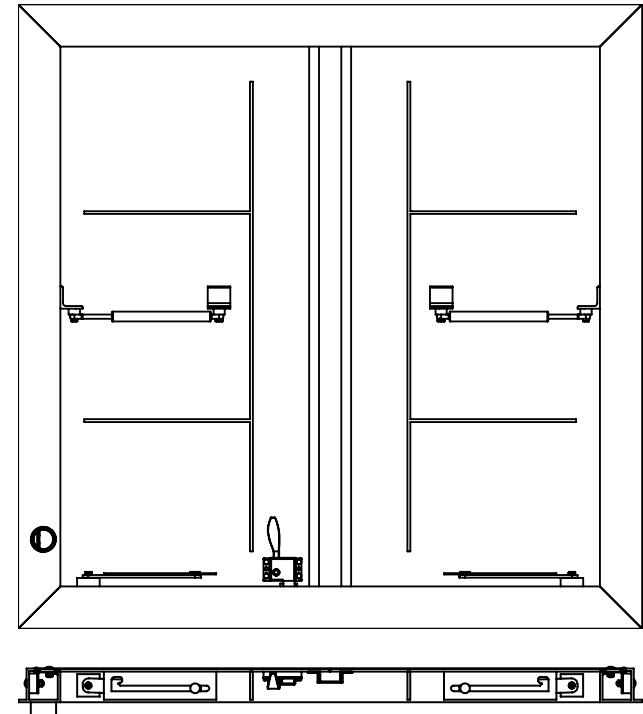

- DRAINABLE FLOOR DOOR - FLDD

A flush floor door with integral gutter to drain moisture away from the door opening.

SPECIFICATIONS:

- Frame Material:** 1/4" extruded aluminum
- Door Material:** Reinforced 1/4" diamond aluminum plate.
- Standard Finish:** Mill with bituminous coating on outer frame
- Frame Construction:** Channel frame with 1-1/2" NPT female threaded aluminum pipe fitting for water drainage.
- Latch:** 304 Stainless steel slam latch with flush key operator on exterior and handle opener on inside. Removable stainless 18-8 threaded plug and 5/16" steel square key included.
- Hinge:** 304 Stainless steel
- Spring:** 304 Stainless steel gas assist opener
- Hold Open Arm:** Stainless steel automatically locks door open to 90°
- Load:** 300 lb/sq ft pedestrian live load
- Sizes:** Minimum 24" x 24", Maximum 60" x 60"
- ORDER SIZE = FRAME INSIDE DIMENSION**

QTY	MODEL	ORDER SIZE		DOORS	APPROX. WEIGHT
		WIDTH	LENGTH		
	FLDD-2424S	24"	24"	Single	90
	FLDD-2436S	24"	36"	Single	106
	FLDD-3030S	30"	30"	Single	101
	FLDD-3048S	30"	48"	Single	140
	FLDD-3636S	36"	36"	Single	120
	FLDD-3648S	36"	48"	Single	151
	FLDD-3730S	37"	30"	Single	105
	FLDD-4242S	42"	42"	Single	180

	FLDD-4848D	48"	48"	Double	200
	FLDD-6060D	60"	60"	Double	320

Custom Size

ADDITIONAL OPTIONS:

S.S. Padlock Tab on Top in addition to Standard Latch - **PT**

<p>JL INDUSTRIES</p> <p>9702 Newton Ave S. Bloomington, MN 55431 Many Locations Nationwide</p> <p>800-554-6077 sales@activarcpg.com www.activarcpg.com</p>	Distributor:		Project:	
	Contractor:		Approved By:	
	Date:		Architect:	
	Scale: N/A	Pages: 1 of 2	Item #:	
© 2025 Activar Construction Products Group, Inc. THE INFORMATION CONTAINED IN THIS DRAWING IS THE SOLE PROPERTY OF ACTIVAR CONSTRUCTION PRODUCTS GROUP, INC. ANY REPRODUCTION IN PART OR AS A WHOLE WITHOUT THE WRITTEN PERMISSION OF ACTIVAR CONSTRUCTION PRODUCTS GROUP, INC. IS PROHIBITED.				

- DRAINABLE FLOOR DOOR - FLDD

Single Door

Double Door

Latch Detail

Padlock Tab Detail