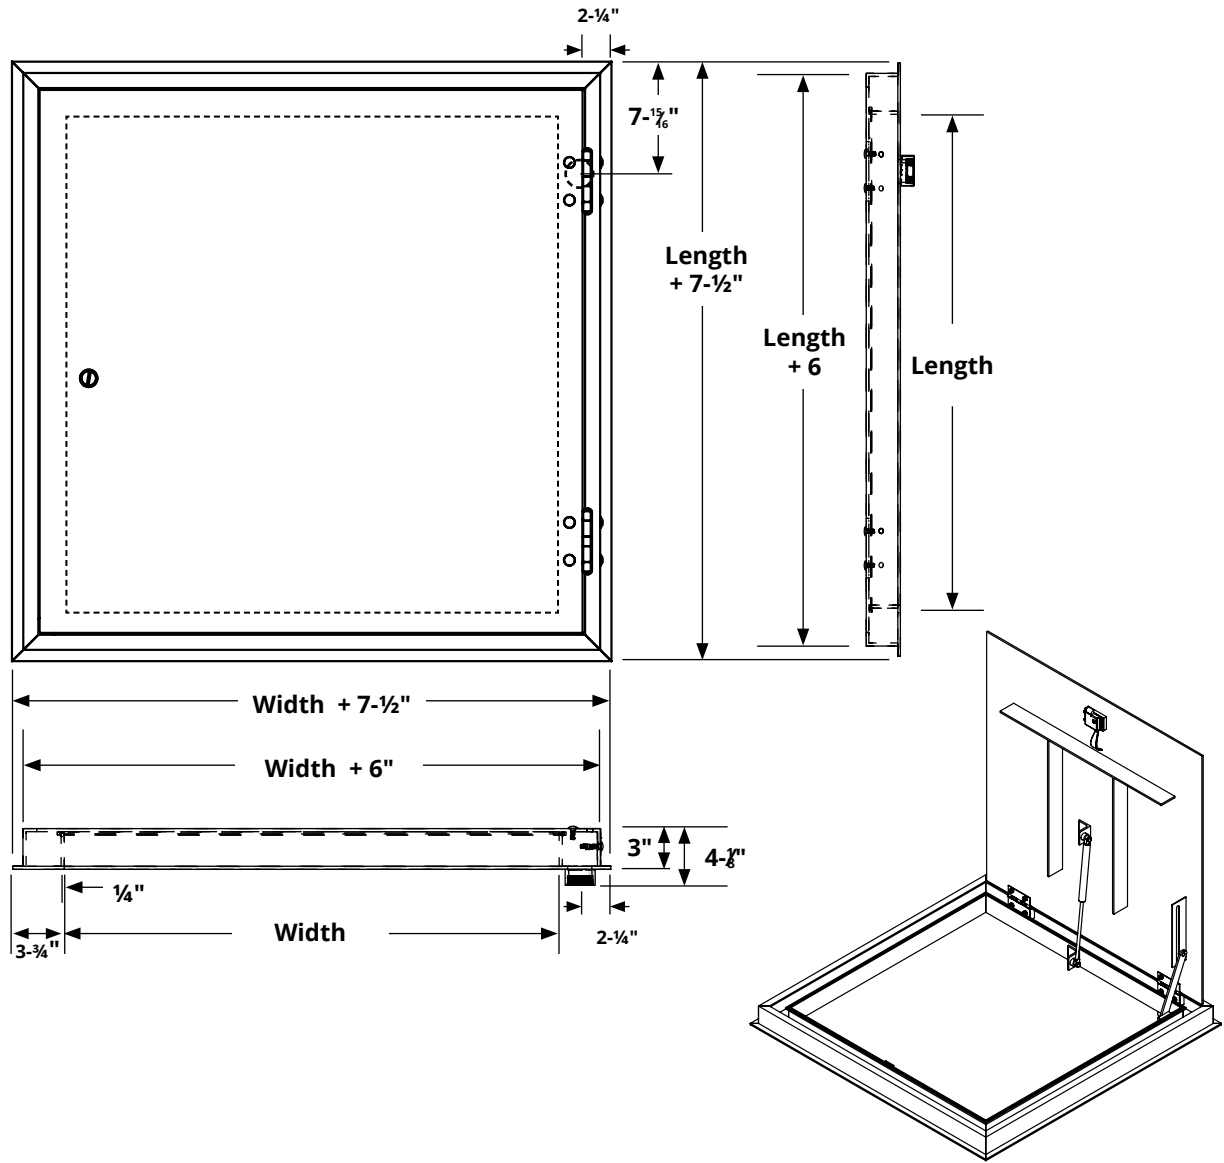

- DRAINABLE FLOOR DOOR - FLDD

A flush floor door with integral gutter to drain moisture away from the door opening.

SPECIFICATIONS:

- Frame Material:** 1/4" extruded aluminum
- Door Material:** Reinforced 1/4" diamond aluminum plate.
- Standard Finish:** Mill with bituminous coating on outer frame
- Frame Construction:** Channel frame with 1-1/2" NPT female threaded aluminum pipe fitting for water drainage.
- Latch:** 304 Stainless steel slam latch with flush key operator on exterior and handle opener on inside. Removable stainless 18-8 threaded plug and 5/16" steel square key included.
- Hinge:** 304 Stainless steel
- Spring:** 304 Stainless steel gas assist opener
- Hold Open Arm:** Stainless steel automatically locks door open to 90°
- Load:** 300 lb/sq ft pedestrian live load
- Sizes:** Minimum 24" x 24", Maximum 60" x 60"
- ORDER SIZE = FRAME INSIDE DIMENSION**

QTY	MODEL	ORDER SIZE		DOORS	APPROX. WEIGHT
		WIDTH	LENGTH		
	FLDD-2424S	24"	24"	Single	90
	FLDD-2436S	24"	36"	Single	106
	FLDD-3030S	30"	30"	Single	101
	FLDD-3048S	30"	48"	Single	140
	FLDD-3636S	36"	36"	Single	120
	FLDD-3648S	36"	48"	Single	151
	FLDD-3730S	37"	30"	Single	105
	FLDD-4242S	42"	42"	Single	180

	FLDD-4848D	48"	48"	Double	200
	FLDD-6060D	60"	60"	Double	320

Custom Size

ADDITIONAL OPTIONS:

S.S. Padlock Tab on Top in addition to Standard Latch - **PT**

<p>JL INDUSTRIES</p> <p>9702 Newton Ave S. Bloomington, MN 55431 Many Locations Nationwide</p> <p>800-554-6077 sales@activarcpg.com www.activarcpg.com</p>	Distributor:		Project:	
	Contractor:		Approved By:	
	Date:		Architect:	
	Scale: N/A	Pages: 1 of 2	Item #:	
© 2025 Activar Construction Products Group, Inc. THE INFORMATION CONTAINED IN THIS DRAWING IS THE SOLE PROPERTY OF ACTIVAR CONSTRUCTION PRODUCTS GROUP, INC. ANY REPRODUCTION IN PART OR AS A WHOLE WITHOUT THE WRITTEN PERMISSION OF ACTIVAR CONSTRUCTION PRODUCTS GROUP, INC. IS PROHIBITED.				

- DRAINABLE FLOOR DOOR - FLDD

Single Door

Double Door

Latch Detail

Padlock Tab Detail