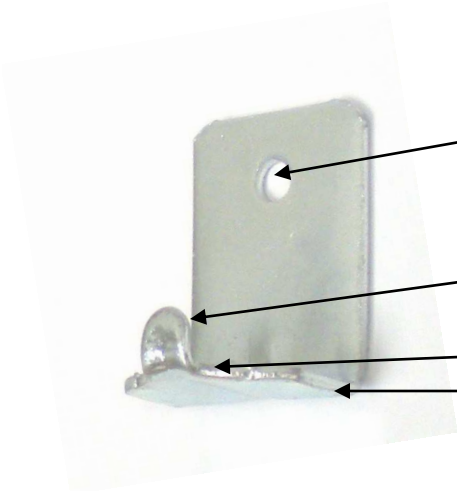

PRODUCT DETAIL: FIRE EXTINGUISHER BRACKET J HOOK FOR COSMIC OR GALAXY 10 & SENTINEL 5

Overall Length: 2-1/8"

Hole Size: 5/16"

Hole Location: 1/2" to center from top, 1-5/8" from bottom, 3/4" to center from sides.

Height of Lip: 1/2"

Length of Bottom Plate: 1-3/8"

Width of Plate: 1-1/2"

JL INDUSTRIES

ACTIVAR
INC.

www.activarcpg.com

Construction Products Group

10 lb. Cosmic & Galaxy and 5 lb. Sentinel