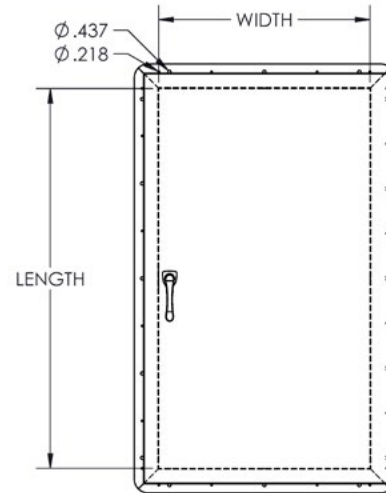

ROOF HATCH- Diamond Series™ RHDG Steel

Ladder Access Hatch

Stair Access Hatch

SPECIFICATIONS:

Curb: Single wall curb and counterflashing with Diamond Grip to secure roof membrane without tools.

- 14 gauge galvanized steel, white textured powder coat paint

Cover: Formed and welded with liner, tested to support a live load of 40psf.

- 14 gauge with 22 gauge liner galvanized steel, white textured powder coat paint

Gasket: Continuous, weatherproof EPDM sponge rubber adhesive-backed seal.

Hold Open Arm: Clear zinc-plated automatic locking hold open arm with red vinyl grip for one handed door operation.

Hinge: Heavy duty clear zinc-plated steel pintle hinge.

Sizes: Min Size: 24" X 24" | Max Size: 48" x 72", 36 x 96" See the Dur-Red RHU Series for larger sizes.

Notes: For pitched roofs up to 7:12, mount hinge side parallel to slope. Door opens 75°.

Diamond Series™ is a trademark of Activar Construction Products Group, Inc.

QTY	SIZE W x L	ALUMINUM	TYPE
	36" x 30"	RHDG-1WT	LADDER
	30" x 54"	RHDG-2WT	STAIR
	30" x 96"	RHDG-3WT	STAIR
	36" x 36"	RHDG-4WT	LADDER
	48" x 48"	RHDG-5WT	LADDER
	32" x 72"	RHDG-6WT	STAIR
	37" x 30"	RHDG-7WT	LADDER
		Custom Size	