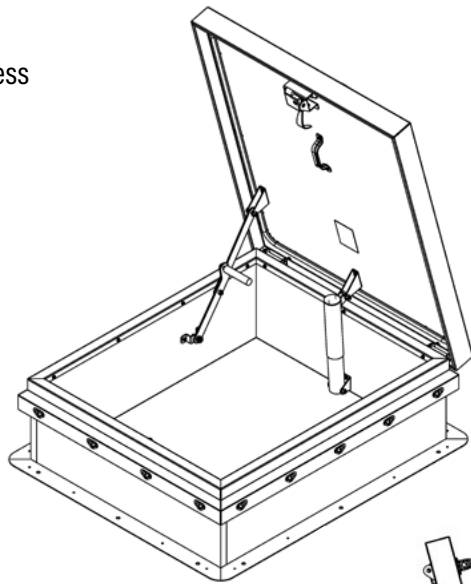

ROOF HATCH- Diamond Series™ RHDG Steel

Ladder Access Hatch

Stair Access Hatch

SPECIFICATIONS:

Curb: Single wall curb and counterflashing with Diamond Grip to secure roof membrane without tools.

- 14 gauge galvanized steel, white textured powder coat paint

Cover: Formed and welded with liner, tested to support a live load of 40psf.

- 14 gauge with 22 gauge liner galvanized steel, white textured powder coat paint

Gasket: Continuous, weatherproof EPDM sponge rubber adhesive-backed seal.

Insulation: 1" polyisocyanurate in curb and cover with thermal resistance R-6.

Spring: Counterbalanced compression springs contained in clear zinc-plated steel cylinders.

Latch: Clear zinc-plated steel slam latch with inside and outside handles and padlock hasps. Tested to 50psf wind uplift.

Hold Open Arm: Clear zinc-plated automatic locking hold open arm with red vinyl grip for one handed door operation.

Hinge: Heavy duty clear zinc-plated steel pintle hinge.

Sizes: Min Size: 24" X 24" | Max Size: 48" x 72", 36 x 96" See the Dur-Red RHU Series for larger sizes.