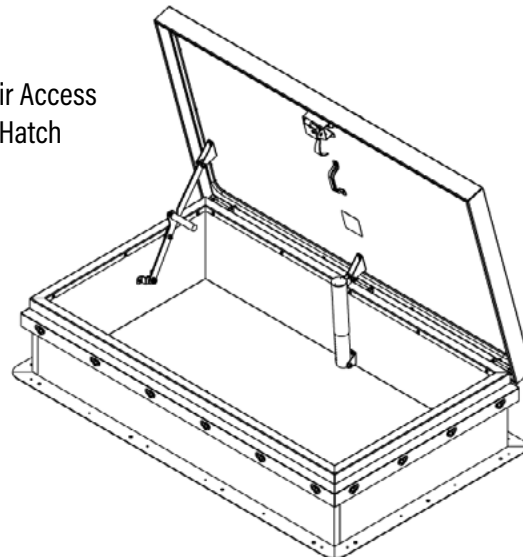

ROOF HATCH- Diamond Series™ RHDG Steel

Ladder Access Hatch

Stair Access Hatch

SPECIFICATIONS:

Curb: Single wall curb and counterflashing with Diamond Grip to secure roof membrane without tools.

- 14 gauge galvanized steel, white textured powder coat paint

Cover: Formed and welded with liner, tested to support a live load of 40psf.

- 14 gauge with 22 gauge liner galvanized steel, white textured powder coat paint

Gasket: Continuous, weatherproof EPDM sponge rubber adhesive-backed seal.

Insulation: 1" polyisocyanurate in curb and cover with thermal resistance R-6.

Spring: Counterbalanced compression springs contained in clear zinc-plated steel cylinders.

Latch: Clear zinc-plated steel slam latch with inside and outside handles and padlock hasps. Tested to 50psf wind uplift.

Hold Open Arm: Clear zinc-plated automatic locking hold open arm with red vinyl grip for one handed door operation.

Hinge: Heavy duty clear zinc-plated steel pintle hinge.

Sizes: Min Size: 24" X 24" | Max Size: 48" x 72", 36 x 96" See the Dur-Red RHU Series for larger sizes.