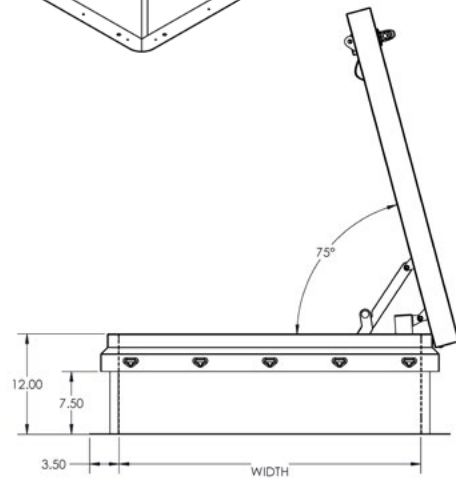

ROOF HATCH- Diamond Series™ RHDG Steel

Ladder Access Hatch

Stair Access Hatch

SPECIFICATIONS:

Curb: Single wall curb and counterflashing with Diamond Grip to secure roof membrane without tools.

- 14 gauge galvanized steel, white textured powder coat paint

Cover: Formed and welded with liner, tested to support a live load of 40psf.

- 14 gauge with 22 gauge liner galvanized steel, white textured powder coat paint

Gasket: Continuous, weatherproof EPDM sponge rubber adhesive-backed seal.

Insulation: 1" polyisocyanurate in curb and cover with thermal resistance R-6.

Spring: Counterbalanced compression springs contained in clear zinc-plated steel cylinders.

Latch: Clear zinc-plated steel slam latch with inside and outside handles and padlock hasps. Tested to 50psf wind uplift.

Hold Open Arm: Clear zinc-plated automatic locking hold open arm with red vinyl grip for one handed door operation.

Hinge: Heavy duty clear zinc-plated steel pintle hinge.

Sizes: Min Size: 24" X 24" | Max Size: 48" x 72", 36 x 96" See the Dur-Red RHU Series for larger sizes.