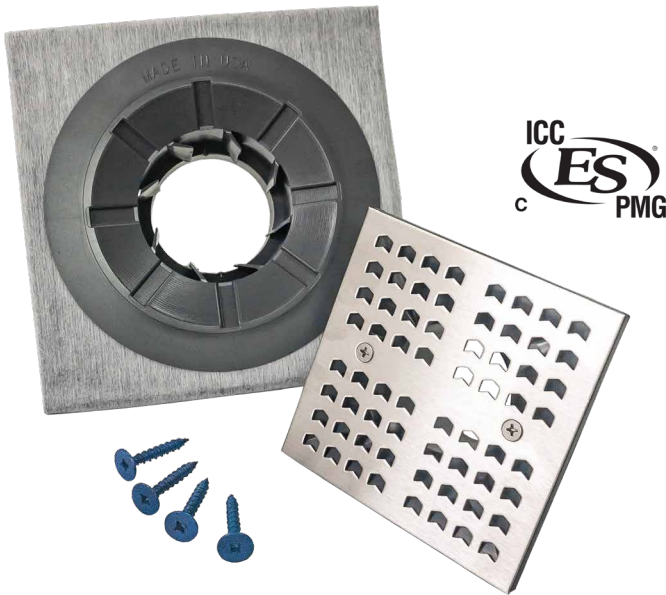

# GoBoard® Point Drain

*For use in GoBoard Shower Pan system or mud pans using GoBoard Membrane*

GoBoard® Point Drain is fully assembled with an integrated membrane and is specifically designed to work with the GoBoard Shower Pan system. The low profile design minimizes curb height as well as enables zero entry (curbless) installations.

## USES

For use in shower pan areas as a component of the GoBoard Shower Pan system, and is compatible with GoBoard Designer Series risers and grates.

## FEATURES

- Complies to IAPMO PS 106, Tileable Shower Receptors and Shower Kits, and ASME A112.18.2/CSA B125.2.
- GoBoard® Point Drain Kit includes a universal drain body and friction fit universal drain cover riser, and is designed for use with the GoBoard Shower System.
- Low profile design
- Adjustable riser height
- Integrated waterproofing membrane

## TECHNICAL DATA

Drain Assembly	Component Spec
Drain Cover	4.28" x 4.28"
Drain Riser	4.28" x 4.28"
Clamping Collar	6.5" x 6.5"
Membrane	11" x 11"
PVC Drain Body	2" PVC S40
Standards Compliant	
National Plumbing Code of Canada	ICC ES EG 159
UPC	ANSI A118.10-2014
IBC	ASME A112.18.2 / CSA B125.2-2015
IRC	IAPMO PS 106-2015e1
IPC	2018, 2015, 2012, 2009