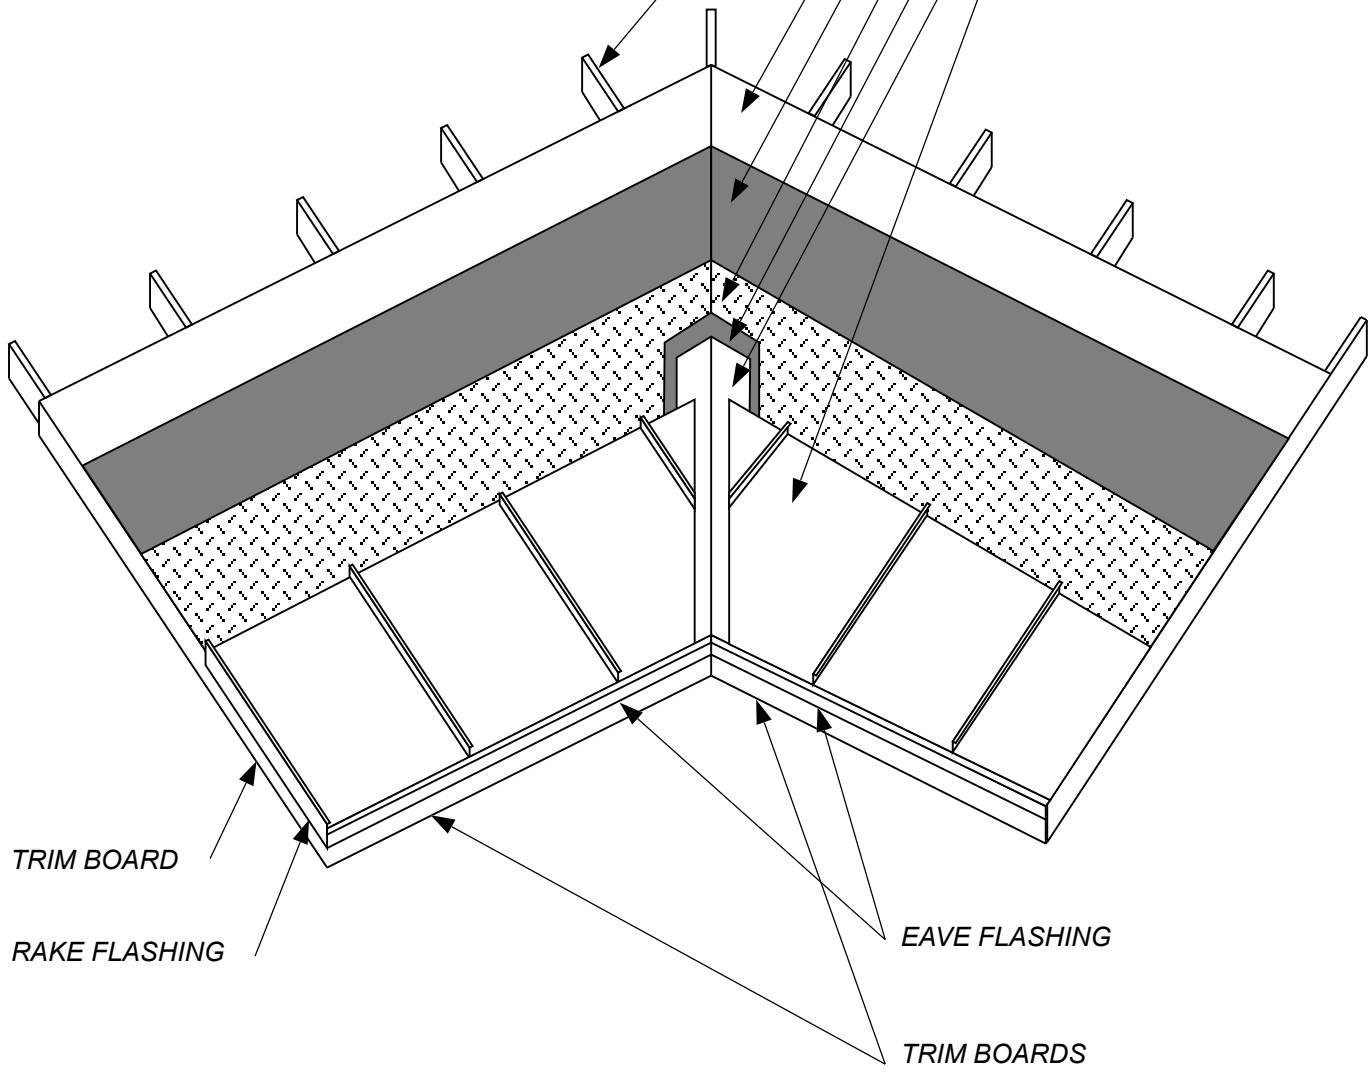

RAFTER  
 ROOF SHEATHING  
 FELT PAPER  
**DRIWALL™ CDR VENT**  
 FELT PAPER  
 METAL FLASHING  
 METAL ROOF

TRIM BOARD

RAKE FLASHING

EAVE FLASHING

TRIM BOARDS

SKETCH NO: CDR VENT 6

DATE: 1/1/12

SKETCH:  
 ROOF ISO  
 ( GUTTERS NOT SHOWN )