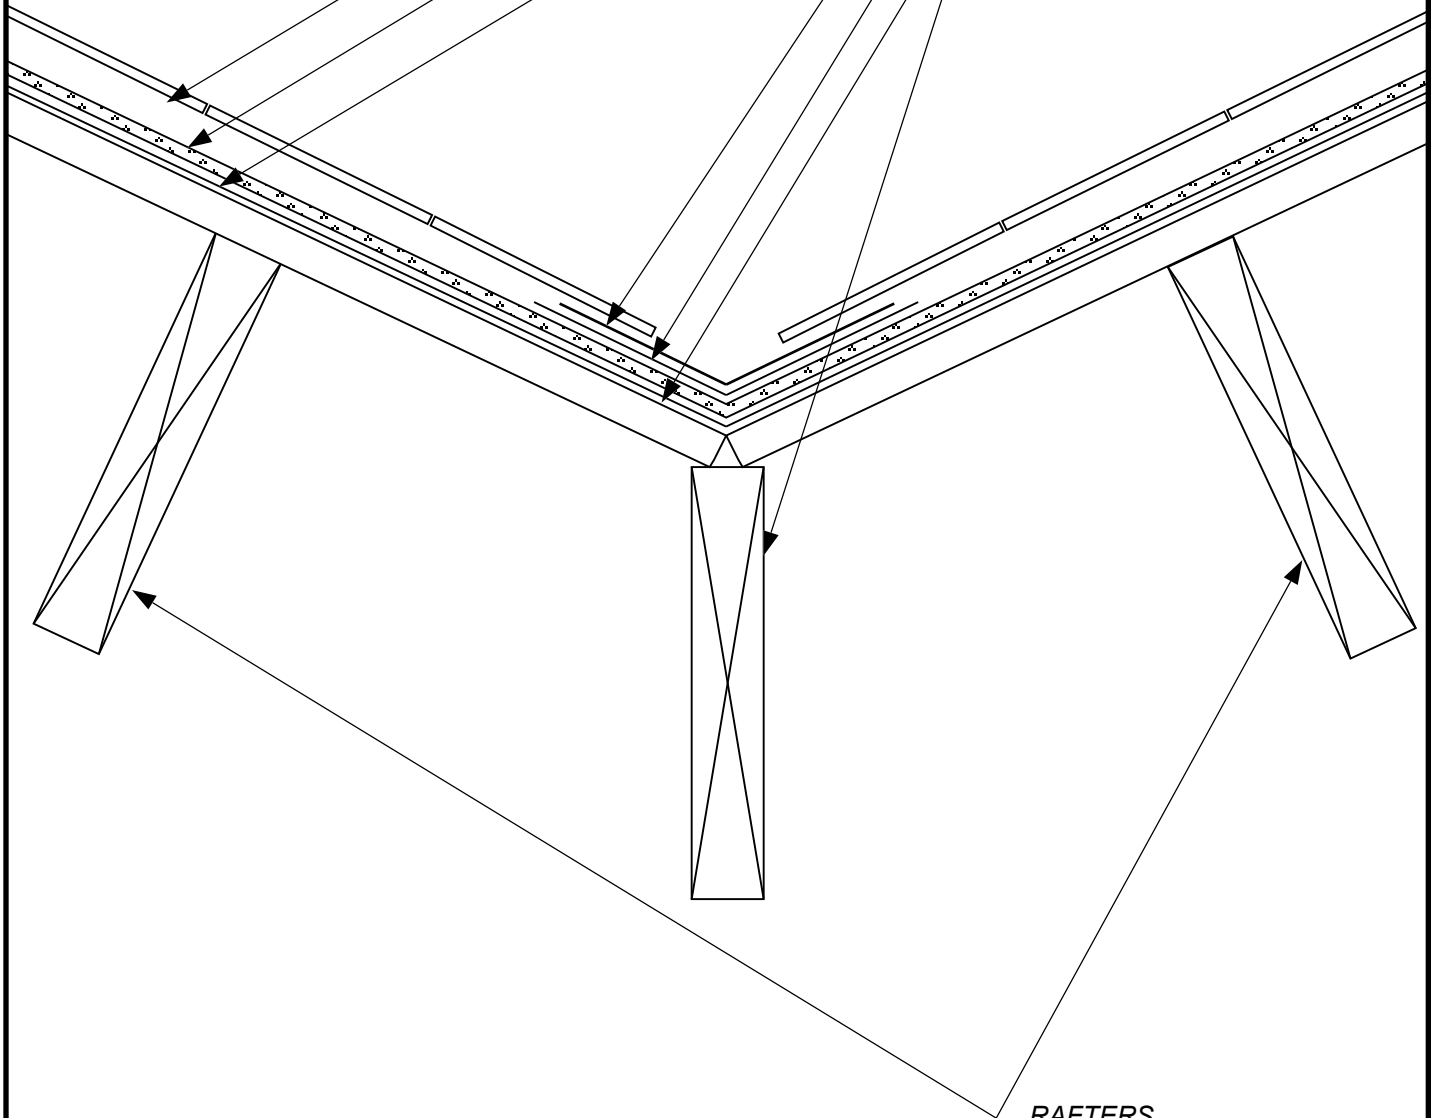

CEDAR SHINGLES

**DRIWALL™ CDR VENT**

FELT PAPER

METAL FLASHING

FELT PAPER

ROOF SHEATHING

VALLEY RAFTER

RAFTERS

SKETCH NO: CDR VENT 3

DATE: 1/1/12

SKETCH:

ROOF VALLEY FLASHING  
DETAIL

**Keene Building Products**  
P.O. Box 241353 Cleveland, OH 44124  
P ( 877 ) 514-5336 F ( 440 ) 605-1120  
[www.keenebuilding.com](http://www.keenebuilding.com)