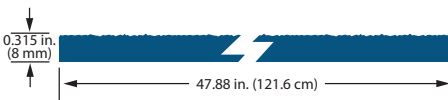

# LP® SMARTSIDE® SOFFIT - CEDAR TEXTURE

- An innovative alternative to MDO, Plywood, Vinyl or Metal Vents - providing the same cedar wood grain texture look to match other LP® SmartSide® products
- The 76 Series and 190 Series are ideal for use as the starter course for roofs with exposed eaves
- Holds up in extreme weather including moisture, hail, freeze/thaw cycles, and up to 200 mph wind gusts
- Treated with the SmartGuard® process for superior protection against fungal decay and termites
- Cut-to-width eliminates time spent ripping full sheets
- Backed by an industry-leading 5/50-year limited warranty

DESCRIPTION	LENGTH	ACTUAL WIDTH	MINIMUM THICKNESS	PID NUMBER
38 Series 4' x 8' Cedar Texture Soffit (strand)	8 ft. (96 in.)(2.4 m)	47.88 in. (121.6 cm)	0.315 in. (8 mm)	25813
76 Series 4' x 8' Cedar Texture Soffit (strand)	8 ft. (96 in.)(2.4 m)	47.88 in. (121.6 cm)	0.375 in. (10 mm)	25814
190 Series 4' x 8' Cedar Texture Soffit (strand)	8 ft. (96 in.)(2.4 m)	47.88 in. (121.6 cm)	0.530 in. (14 mm)	25816 *
38 Series Cedar Texture Soffit – Cut-to-Width (strand)	16 ft. (192 in.)(4.9 m)	11.94 in. (30.3 cm)	0.315 in. (8 mm)	25805
	16 ft. (192 in.)(4.9 m)	15.94 in. (40.5 cm)	0.315 in. (8 mm)	25806
	16 ft. (192 in.)(4.9 m)	23.94 in. (60.8 cm)	0.315 in. (8 mm)	25807
76 Series Cedar Texture Soffit – Cut-to-Width (strand)	16 ft. (192 in.)(4.9 m)	11.94 in. (30.3 cm)	0.375 in. (10 mm)	25808

38 SERIES 4' x 8' CEDAR TEXTURE SOFFIT (STRAND)

38 SERIES CEDAR TEXTURE SOFFIT – CUT-TO-WIDTH (STRAND)

190 SERIES 4' x 8' CEDAR TEXTURE SOFFIT (STRAND)

76 SERIES 4' x 8' CEDAR TEXTURE SOFFIT (STRAND)

76 SERIES CEDAR TEXTURE SOFFIT – CUT-TO-WIDTH (STRAND)