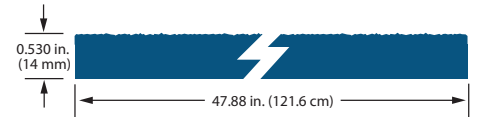

DESCRIPTION	LENGTH	ACTUAL WIDTH	MINIMUM THICKNESS	PID NUMBER
38 Series 4' x 8' Cedar Texture Soffit (strand)	8 ft. (96 in.)(2.4 m)	47.88 in. (121.6 cm)	0.315 in. (8 mm)	25813
76 Series 4' x 8' Cedar Texture Soffit (strand)	8 ft. (96 in.)(2.4 m)	47.88 in. (121.6 cm)	0.375 in. (10 mm)	25814
190 Series 4' x 8' Cedar Texture Soffit (strand)	8 ft. (96 in.)(2.4 m)	47.88 in. (121.6 cm)	0.530 in. (14 mm)	25816 *
38 Series Cedar Texture Soffit – Cut-to-Width (strand)	16 ft. (192 in.)(4.9 m)	11.94 in. (30.3 cm)	0.315 in. (8 mm)	25805
	16 ft. (192 in.)(4.9 m)	15.94 in. (40.5 cm)	0.315 in. (8 mm)	25806
	16 ft. (192 in.)(4.9 m)	23.94 in. (60.8 cm)	0.315 in. (8 mm)	25807
76 Series Cedar Texture Soffit – Cut-to-Width (strand)	16 ft. (192 in.)(4.9 m)	11.94 in. (30.3 cm)	0.375 in. (10 mm)	25808

38 SERIES 4' x 8' CEDAR TEXTURE SOFFIT (STRAND)

38 SERIES CEDAR TEXTURE SOFFIT – CUT-TO-WIDTH (STRAND)

190 SERIES 4' x 8' CEDAR TEXTURE SOFFIT (STRAND)

76 SERIES 4' x 8' CEDAR TEXTURE SOFFIT (STRAND)

76 SERIES CEDAR TEXTURE SOFFIT – CUT-TO-WIDTH (STRAND)