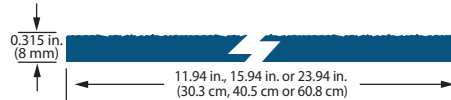

# LP® SMARTSIDE® SOFFIT - CEDAR TEXTURE

- An innovative alternative to MDO, Plywood, Vinyl or Metal Vents - providing the same cedar wood grain texture look to match other LP® SmartSide® products
- The 76 Series and 190 Series are ideal for use as the starter course for roofs with exposed eaves
- Holds up in extreme weather including moisture, hail, freeze/thaw cycles, and up to 200 mph wind gusts
- Treated with the SmartGuard® process for superior protection against fungal decay and termites
- Cut-to-width eliminates time spent ripping full sheets
- Backed by an industry-leading 5/50-year limited warranty

DESCRIPTION	LENGTH	ACTUAL WIDTH	MINIMUM THICKNESS	PID NUMBER
38 Series 4' x 8' Cedar Texture Soffit (strand)	8 ft. (96 in.)(2.4 m)	47.88 in. (121.6 cm)	0.315 in. (8 mm)	25813
76 Series 4' x 8' Cedar Texture Soffit (strand)	8 ft. (96 in.)(2.4 m)	47.88 in. (121.6 cm)	0.375 in. (10 mm)	25814
190 Series 4' x 8' Cedar Texture Soffit (strand)	8 ft. (96 in.)(2.4 m)	47.88 in. (121.6 cm)	0.530 in. (14 mm)	25816 *
38 Series Cedar Texture Soffit – Cut-to-Width (strand)	16 ft. (192 in.)(4.9 m)	11.94 in. (30.3 cm)	0.315 in. (8 mm)	25805
	16 ft. (192 in.)(4.9 m)	15.94 in. (40.5 cm)	0.315 in. (8 mm)	25806
	16 ft. (192 in.)(4.9 m)	23.94 in. (60.8 cm)	0.315 in. (8 mm)	25807
76 Series Cedar Texture Soffit – Cut-to-Width (strand)	16 ft. (192 in.)(4.9 m)	11.94 in. (30.3 cm)	0.375 in. (10 mm)	25808

38 SERIES 4' x 8' CEDAR TEXTURE SOFFIT (STRAND)

38 SERIES CEDAR TEXTURE SOFFIT – CUT-TO-WIDTH (STRAND)

190 SERIES 4' x 8' CEDAR TEXTURE SOFFIT (STRAND)

76 SERIES 4' x 8' CEDAR TEXTURE SOFFIT (STRAND)

76 SERIES CEDAR TEXTURE SOFFIT – CUT-TO-WIDTH (STRAND)