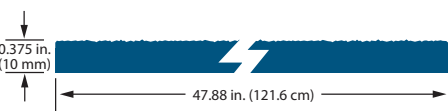

DESCRIPTION	LENGTH	ACTUAL WIDTH	MINIMUM THICKNESS	PID NUMBER
38 Series 4' x 8' Cedar Texture Soffit (strand)	8 ft. (96 in.)(2.4 m)	47.88 in. (121.6 cm)	0.315 in. (8 mm)	25813
76 Series 4' x 8' Cedar Texture Soffit (strand)	8 ft. (96 in.)(2.4 m)	47.88 in. (121.6 cm)	0.375 in. (10 mm)	25814
190 Series 4' x 8' Cedar Texture Soffit (strand)	8 ft. (96 in.)(2.4 m)	47.88 in. (121.6 cm)	0.530 in. (14 mm)	25816 *
38 Series Cedar Texture Soffit – Cut-to-Width (strand)	16 ft. (192 in.)(4.9 m)	11.94 in. (30.3 cm)	0.315 in. (8 mm)	25805
	16 ft. (192 in.)(4.9 m)	15.94 in. (40.5 cm)	0.315 in. (8 mm)	25806
	16 ft. (192 in.)(4.9 m)	23.94 in. (60.8 cm)	0.315 in. (8 mm)	25807
76 Series Cedar Texture Soffit – Cut-to-Width (strand)	16 ft. (192 in.)(4.9 m)	11.94 in. (30.3 cm)	0.375 in. (10 mm)	25808

38 SERIES 4' x 8' CEDAR TEXTURE SOFFIT (STRAND)

38 SERIES CEDAR TEXTURE SOFFIT – CUT-TO-WIDTH (STRAND)

190 SERIES 4' x 8' CEDAR TEXTURE SOFFIT (STRAND)

76 SERIES 4' x 8' CEDAR TEXTURE SOFFIT (STRAND)

76 SERIES CEDAR TEXTURE SOFFIT – CUT-TO-WIDTH (STRAND)