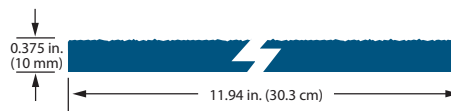

DESCRIPTION	LENGTH	ACTUAL WIDTH	MINIMUM THICKNESS	PID NUMBER
38 Series 4' x 8' Cedar Texture Soffit (strand)	8 ft. (96 in.)(2.4 m)	47.88 in. (121.6 cm)	0.315 in. (8 mm)	25813
76 Series 4' x 8' Cedar Texture Soffit (strand)	8 ft. (96 in.)(2.4 m)	47.88 in. (121.6 cm)	0.375 in. (10 mm)	25814
190 Series 4' x 8' Cedar Texture Soffit (strand)	8 ft. (96 in.)(2.4 m)	47.88 in. (121.6 cm)	0.530 in. (14 mm)	25816 *
38 Series Cedar Texture Soffit – Cut-to-Width (strand)	16 ft. (192 in.)(4.9 m)	11.94 in. (30.3 cm)	0.315 in. (8 mm)	25805
	16 ft. (192 in.)(4.9 m)	15.94 in. (40.5 cm)	0.315 in. (8 mm)	25806
	16 ft. (192 in.)(4.9 m)	23.94 in. (60.8 cm)	0.315 in. (8 mm)	25807
76 Series Cedar Texture Soffit – Cut-to-Width (strand)	16 ft. (192 in.)(4.9 m)	11.94 in. (30.3 cm)	0.375 in. (10 mm)	25808

38 SERIES 4' x 8' CEDAR TEXTURE SOFFIT (STRAND)

38 SERIES CEDAR TEXTURE SOFFIT – CUT-TO-WIDTH (STRAND)

190 SERIES 4' x 8' CEDAR TEXTURE SOFFIT (STRAND)

76 SERIES 4' x 8' CEDAR TEXTURE SOFFIT (STRAND)

76 SERIES CEDAR TEXTURE SOFFIT – CUT-TO-WIDTH (STRAND)