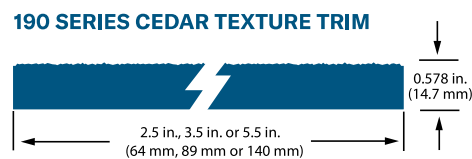

### Primed Specifications and PIDs:

PRODUCT	LENGTH	ACTUAL WIDTH	THICKNESS	WEIGHT	PID
190 Series Cedar Texture Trim	16 ft. (192 in.) (4.9 m)	2.50 in. (64 mm)	0.578 in. (14.7 mm)	2 PSF	28448
	16 ft. (192 in.) (4.9 m)	3.50 in. (89 mm)	0.578 in. (14.7 mm)	2 PSF	28450
	16 ft. (192 in.) (4.9 m)	5.50 in. (140 mm)	0.578 in. (14.7 mm)	2 PSF	28452