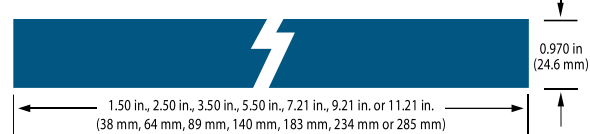

### Primed Specifications and PIDs:

**540 SERIES CEDAR TEXTURE TRIM**

PRODUCT	LENGTH	ACTUAL WIDTH	THICKNESS	WEIGHT	PID
540 Series Cedar Texture Trim	16 ft. (192 in.) (4.9 m)	1.50 in. (38 mm)	0.970 in. (24.6 mm)	3 PSF	25886*
	16 ft. (192 in.) (4.9 m)	2.50 in. (64 mm)	0.970 in. (24.6 mm)	3 PSF	25887*
	16 ft. (192 in.) (4.9 m)	3.50 in. (89 mm)	0.970 in. (24.6 mm)	3 PSF	25888
	16 ft. (192 in.) (4.9 m)	5.50 in. (140 mm)	0.970 in. (24.6 mm)	3 PSF	25890
	16 ft. (192 in.) (4.9 m)	7.21 in. (183 mm)	0.970 in. (24.6 mm)	3 PSF	25891
	16 ft. (192 in.) (4.9 m)	9.21 in. (234 mm)	0.970 in. (24.6 mm)	3 PSF	25892
	16 ft. (192 in.) (4.9 m)	11.21 in. (285 mm)	0.970 in. (24.6 mm)	3 PSF	25893