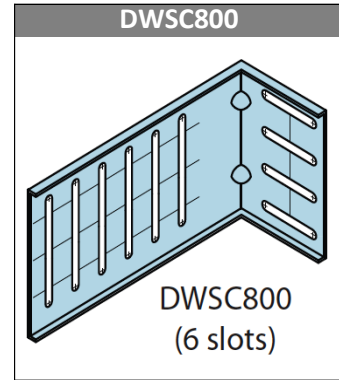

## MARINO\WARE PART # DWSC800

- MATERIAL:** See Table  
**FINISH:** Galvanized – G90  
**SCREWS:** 110 –#14 Shouldered screws included per box.

Part No.	Ga/Mil	Material	Finish	Size
DWSC362	14ga (68)	50 KSI	G-90	4" x 1.5" x 3.5"
DWSC600	14ga (68)	50 KSI	G-90	4" x 1.5" x 5.5"
DWSC800	14ga (68)	50 KSI	G-90	4" x 1.5" x 7.5"
DWSC1000	14ga (68)	50 KSI	G-90	4" x 1.5" x 9.5"
DWSC1200	14ga (68)	50 KSI	G-90	4" x 1.5" x 11.5"