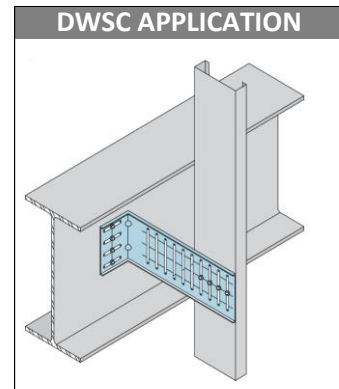

## MARINO\WARE PART # DWSC800

- MATERIAL:** See Table  
**FINISH:** Galvanized – G90  
**SCREWS:** 110 –#14 Shouldered screws included per box.

Part No.	Ga/Mil	Material	Finish	Size
DWSC362	14ga (68)	50 KSI	G-90	4" x 1.5" x 3.5"
DWSC600	14ga (68)	50 KSI	G-90	4" x 1.5" x 5.5"
DWSC800	14ga (68)	50 KSI	G-90	4" x 1.5" x 7.5"
DWSC1000	14ga (68)	50 KSI	G-90	4" x 1.5" x 9.5"
DWSC1200	14ga (68)	50 KSI	G-90	4" x 1.5" x 11.5"