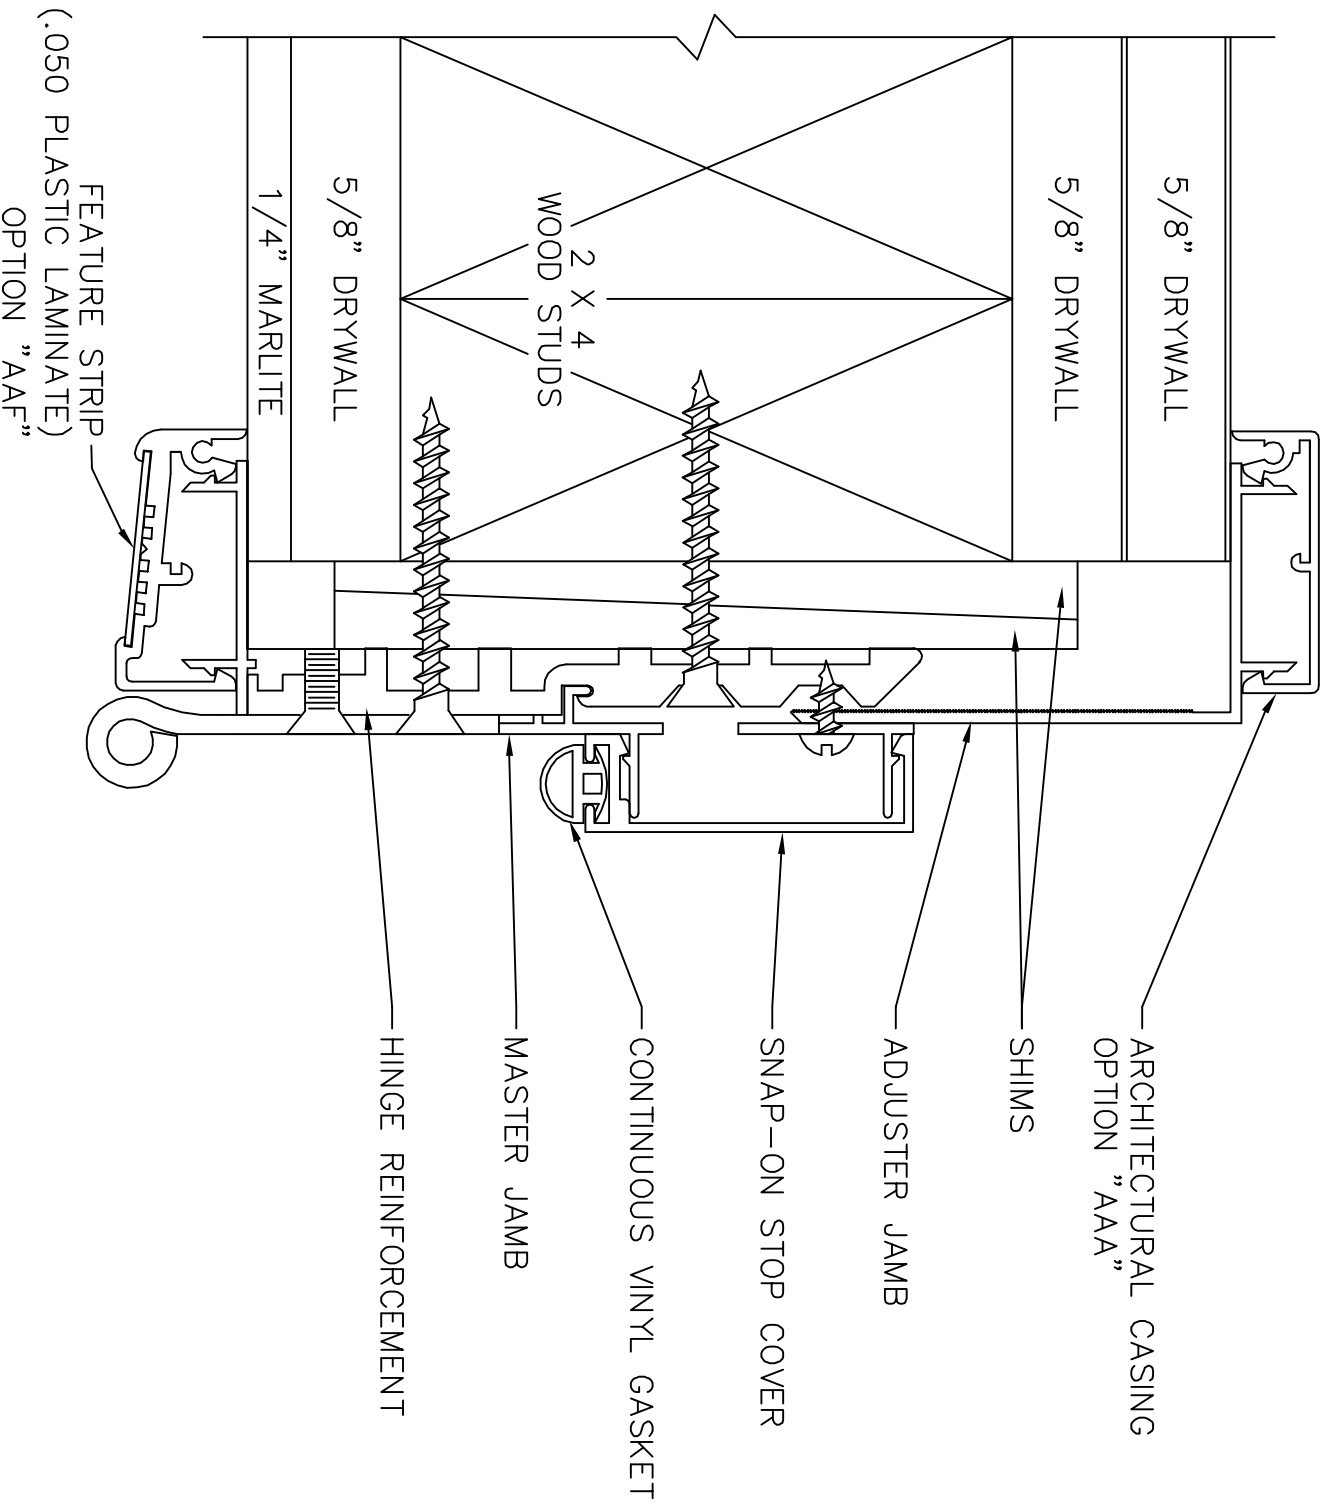

MARLITE

500 SERIES DOOR FRAME AAA/AAF

500 SERIES ADJUSTMENT RANGE:  
4-1/2" TO 5-13/16" WALLS

TYPICAL SECTION DETAIL