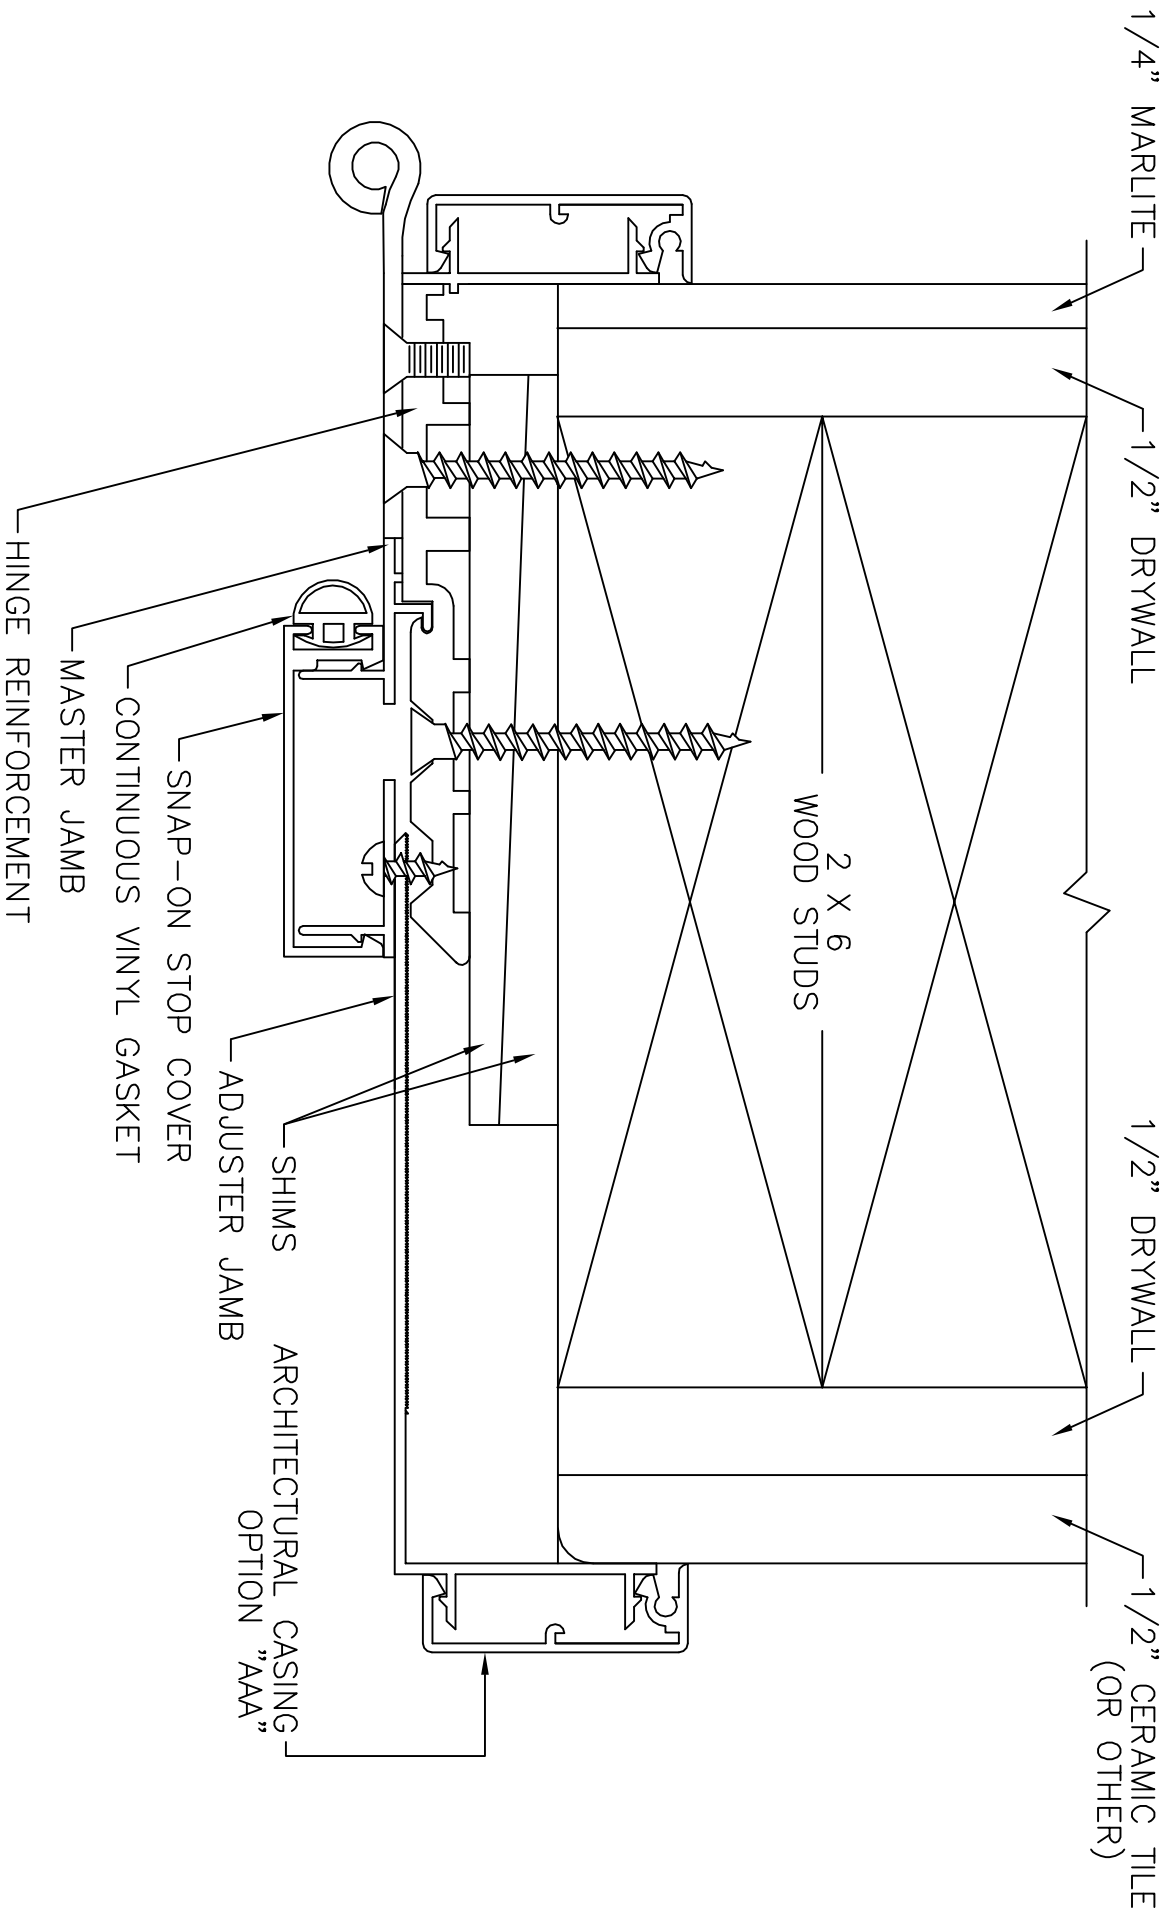

MARLITE

600 SERIES DOOR FRAME AAA/AAA

600 SERIES ADJUSTMENT RANGE:  
5-3/4" TO 7-1/16" WALLS

TYPICAL SECTION DETAIL