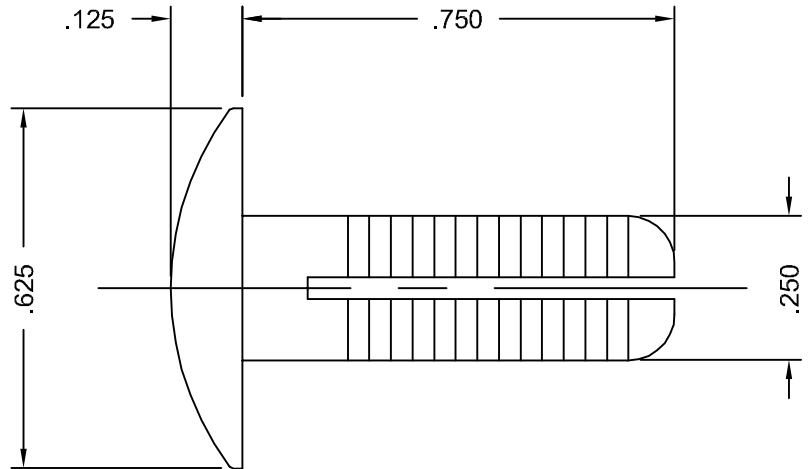

RIVET COLORS	ITEM NUMBER
P100 WHITE	102043
P106 BEIGE	102615
P118 ALMOND	102044
P140 IVORY	100584
P145 SILVER	100616
P151 LT GRAY	100582

(1/4" X 3/4" NYLON TAPIT TRUSS HEAD)

THIS DOCUMENT IS THE PROPERTY OF MARLITE. ALL INFORMATION WITHIN IS PRIVILEGED AND CONFIDENTIAL. THE DISTRIBUTION OR COPYING OF THIS DOCUMENT WITHOUT PERMISSION OF MARLITE IS PROHIBITED.

330.343.6621  
330.343.7296  
drawings@marlite.com

Product Line:  
**FRP ACCESSORY**  
**DRIVE RIVET, .75"**

Date:  
5/13/10

Revision:

Drawn By:  
KAM

Approved By:

Drawing Number:

**DRIVE RIVET**