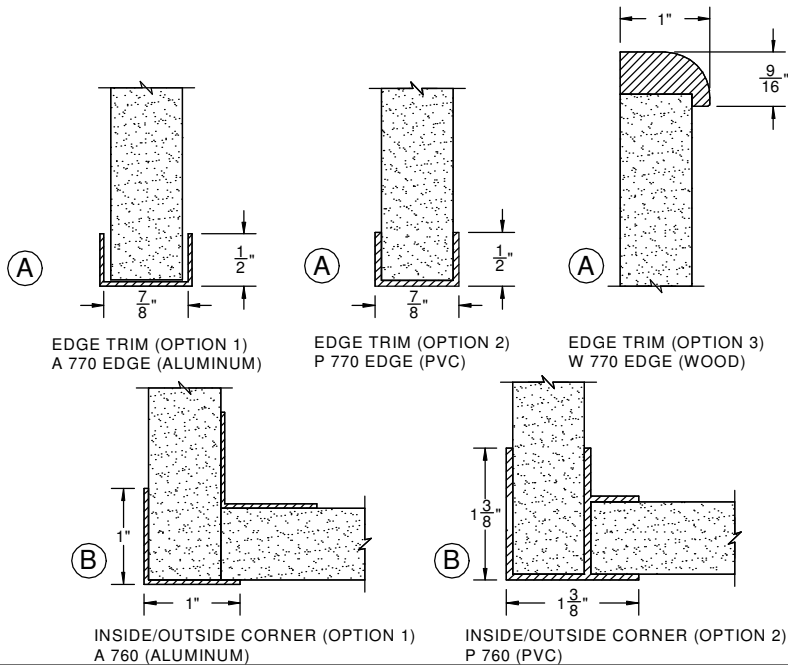

ASSEMBLY INSTRUCTIONS

Panel Trim

Standard Trim For 3/4" Panels

Statements expressed in this technical bulletin are the recommendations for the application of Marlite products as outlined and illustrated under normal conditions of installation. The recommendations provided in the bulletin represent our best judgment based on our experience with normal applications. Unless prior approval is obtained in writing from Marlite, any deviation from these recommended procedures shall be at the sole risk of the installers. Carefully inspect all parts. If a part is defective, notify the Marlite Service Center nearest you at once. Failure to do so shall be at the sole risk of the installer.