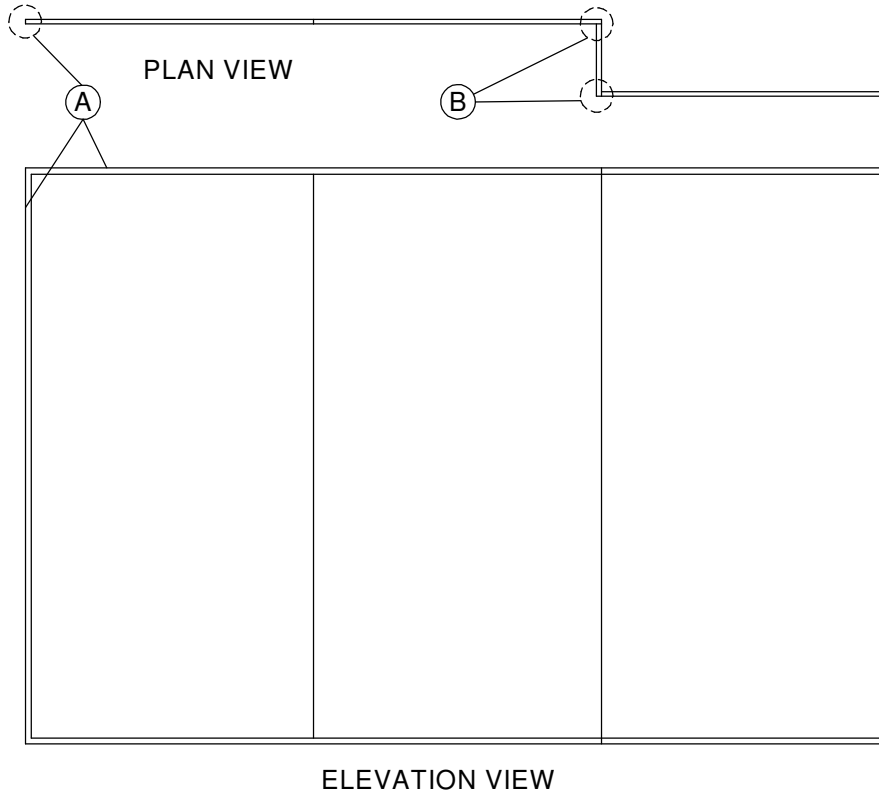

ASSEMBLY INSTRUCTIONS

Panel Trim

Standard Trim For 3/4" Panels

Statements expressed in this technical bulletin are the recommendations for the application of Marlite products as outlined and illustrated under normal conditions of installation. The recommendations provided in the bulletin represent our best judgment based on our experience with normal applications. Unless prior approval is obtained in writing from Marlite, any deviation from these recommended procedures shall be at the sole risk of the installers. Carefully inspect all parts. If a part is defective, notify the Marlite Service Center nearest you at once. Failure to do so shall be at the sole risk of the installer.