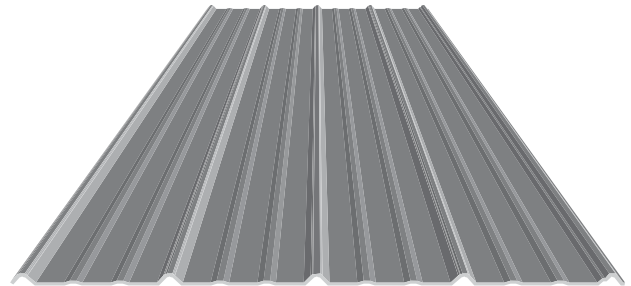

Mocha Tan (22)

Charcoal (17)

Taupe (74)

Ocean Blue (35)

Black (06)

Note: Colors shown above are close representations but are limited by printing and viewing conditions. Actual samples are available by request. Contact a Metal Sales representative for more information about our full line of panel profiles, trims and accessories to complete your project from start to finish.

ms metal sales™
manufacturing corporation

Printed in the U.S.A. ©MS / 1-19

POPULAR PANEL PROFILES

Pro-Panel II®

Classic Rib®

Other panel profiles are available. Please contact your local branch for more information.