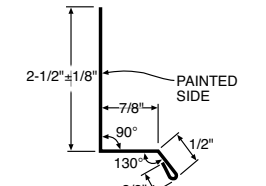

Base Molding 10'-6" 42040

Mini Angle 42064 10'-6"

Overhead Door Trim 10'-6" 42065

19

Universal Sidewall 10'-6" 42078

Drip Cap 10'-6" 42044

National Track Cover 10'-6" 42808

Post Trim