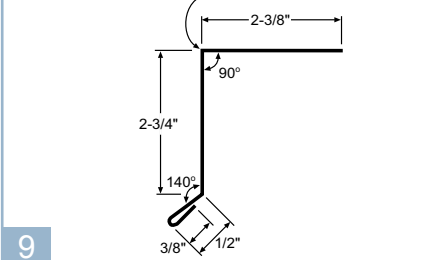

Eave Trim 10'-2" 55069 26 Ga.

6

Gable Trim 10'-6" 42060

Rake Trim 10'-6" 42071

Wide "Z" Metal 10'-6" 42080

Translucent Panels

12" Soffit Trim

22