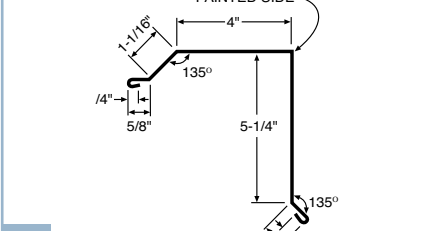

3

16" Solid Soffit Panel 16" 42971 (Aluminum)

3

16" Vented Soffit Panel 16" 42970 (Aluminum)