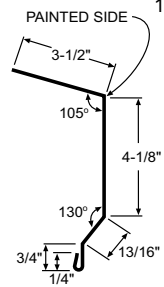

Base Molding 10'-6" 42040

Mini Angle 42064 10'-6"

Overhead Door Trim 10'-6" 42065

19

Universal Sidewall 10'-6" 42078

Drip Cap 10'-6" 42044

National Track Cover 10'-6" 42808

Post Trim