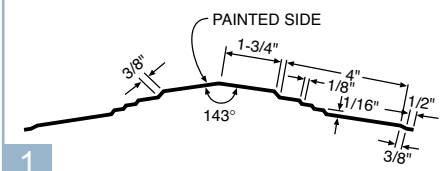

20

Universal Endwall 10'-6" 42077

Angle Base 10'-6" 42265

Top Mount Track Cover 10'-6" 42332

Door Jamb Mold

21

14" Universal Ridge 10'-6" 42023

"J" Channel 10'-6" 42274