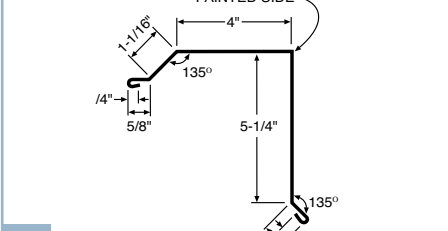

3

16" Vented Soffit Panel 16" 42970 (Aluminum)

3

16" Solid Soffit Panel 16" 42971 (Aluminum)