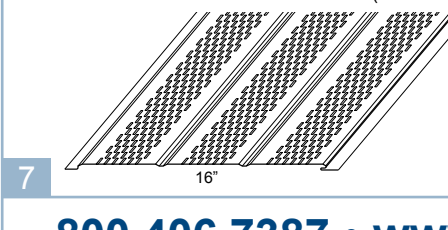

7

8

Note: All products and colors not available at all locations. Please inquire.