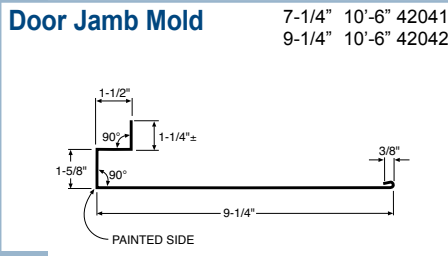

20

Universal Endwall 10'-6" 42077

Angle Base 10'-6" 42265

Top Mount Track Cover 10'-6" 42332

Door Jamb Mold

21

14" Universal Ridge 10'-6" 42023

"J" Channel 10'-6" 42274