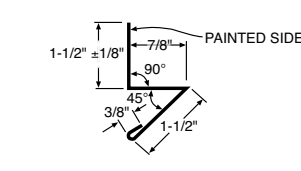

Top Mount Track Cover 10'-6" 42332