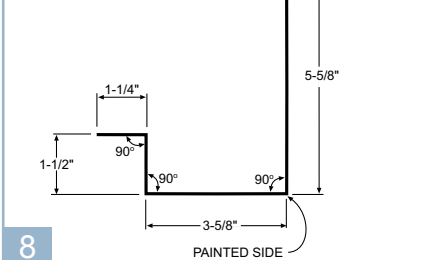

Double Angle 10'-6" 42043