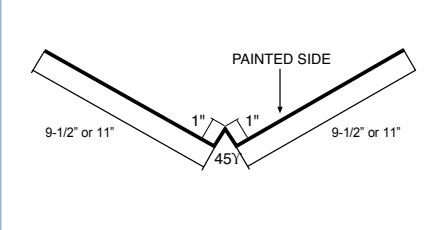

THE FINISHING TOUCH!

A complete line of matching color-coated, galvanized, and Galvalume® trims and accessories ideal for finishing any Metal Sales project.

POST FRAME FLASHING AND ACCESSORY PROFILES

RESIDENTIAL FLASHING AND ACCESSORY PROFILES

5

Note: All products and colors not available at all locations. Please inquire.