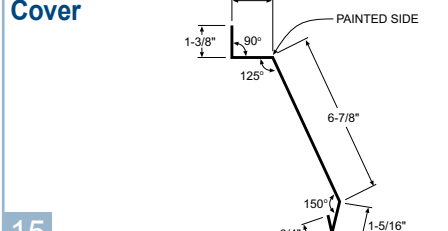

2

Door Post Trim 10'-6" 42081

Double Angle 10'-6" 42043

Cannonball Track Cover 10'-6" 42700

Soffit Trim 10'-6" 42988

22

Ridge/Hip Cover 10'-2" 55006 26 Ga.

2