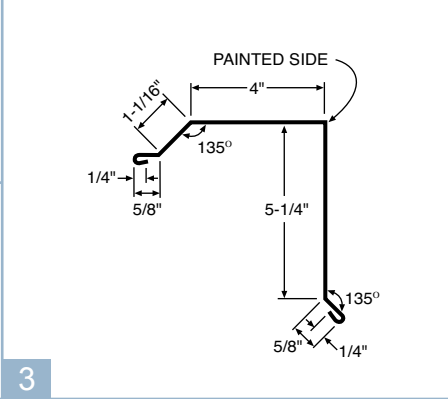

Gable Trim 10'-6" 42060

Rake Trim 10'-6" 42071