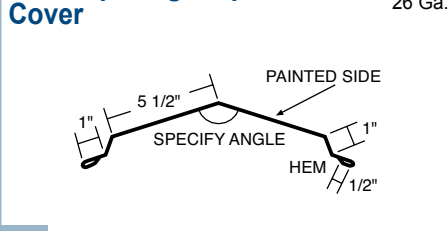

1

W-Valley 9-1/2" - 10'-6" 42079, 11" - 10'-6" 43962