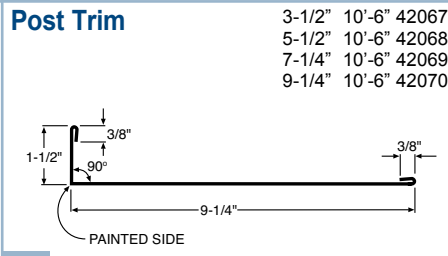

Base Molding 10'-6" 42040

Mini Angle 42064 10'-6"

Overhead Door Trim 10'-6" 42065

19

Universal Sidewall 10'-6" 42078

Drip Cap 10'-6" 42044

National Track Cover 10'-6" 42808

Post Trim