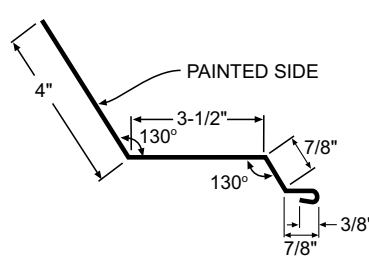

Angle Base 10'-6" 42265