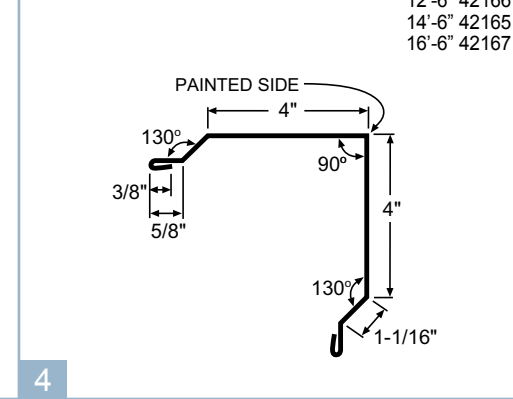

Gable Trim 10'-6" 42060

3

16" Vented Soffit Panel 16" 42970 (Aluminum)

7

Outside Corner 10'-6" 42163, 12'-6" 42166, 14'-6" 42165, 16'-6" 42167

4

Inside Corner 10'-6" 42063

10

Universal Gambrel Flashing 10'-6" 42524

Outside Closure Strip

Inside Closure Strip

17

24" Soffit Trim (Solid) 10'-6" 49815, (Perforated) 10'-6" 49817 White Only

22

RESIDENTIAL FLASHING AND ACCESSORY PROFILES