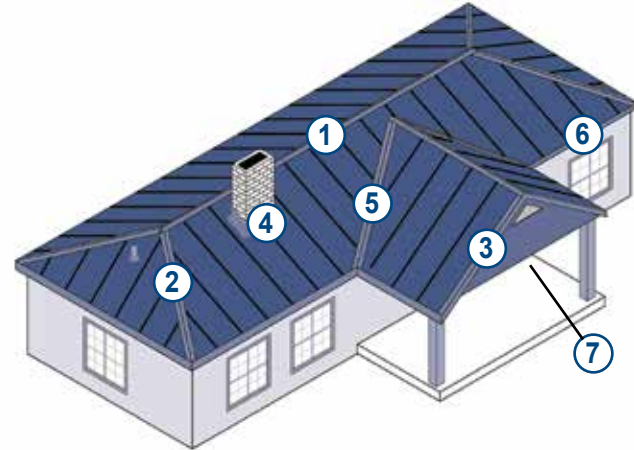

Gable Trim 10'-6" 42060

3

16" Vented Soffit Panel 16" 42970 (Aluminum)

7

Outside Corner 10'-6" 42163, 12'-6" 42166, 14'-6" 42165, 16'-6" 42167

4

Inside Corner 10'-6" 42063

10

Universal Gambrel Flashing 10'-6" 42524

Outside Closure Strip

Inside Closure Strip

17

24" Soffit Trim (Solid) 10'-6" 49815, (Perforated) 10'-6" 49817 White Only

22

RESIDENTIAL FLASHING AND ACCESSORY PROFILES

13" Step Ridge/Hip Cover 10'-2" 55974 26 Ga.

1

W-Valley 9-1/2" - 10'-6" 42079, 11" - 10'-6" 43962

5

Ridge/Hip Cover 10'-2" 55006 26 Ga.

2

16" Vented Soffit Panel 16" 42970 (Aluminum)

6