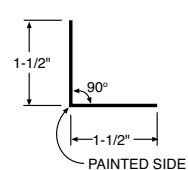

Base Molding 10'-6" 42040

Mini Angle 42064 10'-6"

Overhead Door Trim 10'-6" 42065

19

Universal Sidewall 10'-6" 42078

Drip Cap 10'-6" 42044

National Track Cover 10'-6" 42808

Post Trim