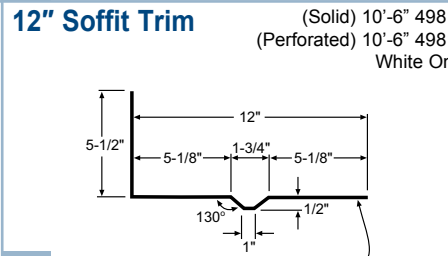

Eave Trim 10'-2" 55069 26 Ga.

6

Gable Trim 10'-6" 42060

Rake Trim 10'-6" 42071

Wide "Z" Metal 10'-6" 42080

Translucent Panels

12" Soffit Trim

22