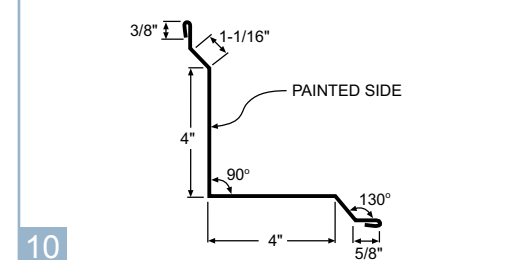

Gable Trim 10'-6" 42060

3

16" Vented Soffit Panel 16" 42970 (Aluminum)

7

Outside Corner 10'-6" 42163, 12'-6" 42166, 14'-6" 42165, 16'-6" 42167

4

Inside Corner 10'-6" 42063

10