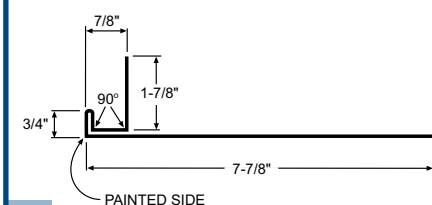

Base Molding 10'-6" 42040

Mini Angle 42064 10'-6"

Overhead Door Trim 10'-6" 42065

19

Universal Sidewall 10'-6" 42078

Drip Cap 10'-6" 42044

National Track Cover 10'-6" 42808

Post Trim