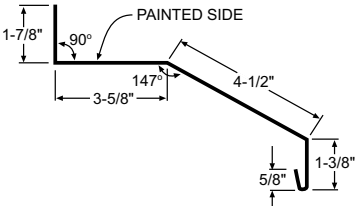

20

Universal Endwall 10'-6" 42077

Angle Base 10'-6" 42265

Top Mount Track Cover 10'-6" 42332

Door Jamb Mold

21

14" Universal Ridge 10'-6" 42023

"J" Channel 10'-6" 42274