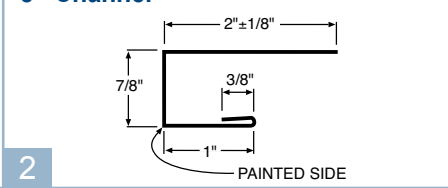

20

Universal Endwall 10'-6" 42077

Angle Base 10'-6" 42265

Top Mount Track Cover 10'-6" 42332

Door Jamb Mold

21

14" Universal Ridge 10'-6" 42023

"J" Channel 10'-6" 42274