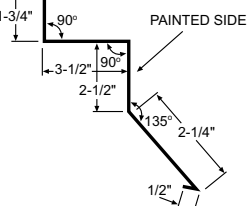

Base Molding 10'-6" 42040

Mini Angle 42064 10'-6"

Overhead Door Trim 10'-6" 42065

19

Universal Sidewall 10'-6" 42078

Drip Cap 10'-6" 42044

National Track Cover 10'-6" 42808

Post Trim