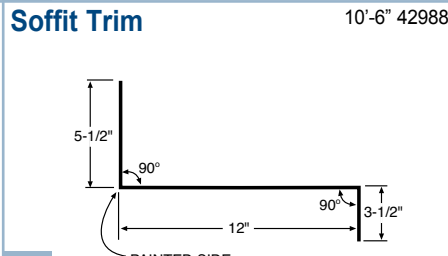

Ridge/Hip Cover 10'-2" 55006 26 Ga.

22

Ridge/Hip Cover 10'-2" 55006 26 Ga.