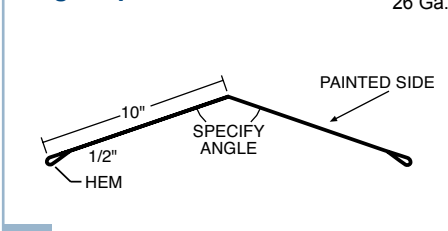

13" Step Ridge/Hip Cover 10'-2" 55974 26 Ga.

1

W-Valley 9-1/2" - 10'-6" 42079, 11" - 10'-6" 43962

5

Ridge/Hip Cover 10'-2" 55006 26 Ga.

2

16" Vented Soffit Panel 16" 42970 (Aluminum)

6