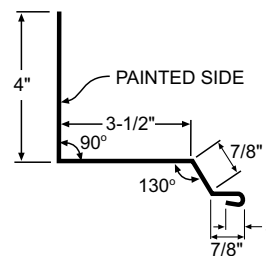

Base Molding 10'-6" 42040

Mini Angle 42064 10'-6"

Overhead Door Trim 10'-6" 42065

19

Universal Sidewall 10'-6" 42078

Drip Cap 10'-6" 42044

National Track Cover 10'-6" 42808

Post Trim