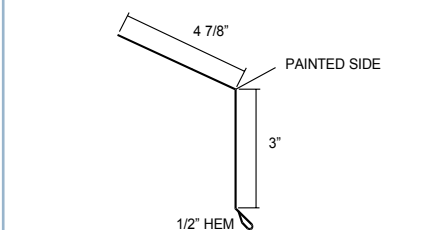

13" Step Ridge/Hip Cover 10'-2" 55974 26 Ga.

1

W-Valley 9-1/2" - 10'-6" 42079, 11" - 10'-6" 43962

5

Ridge/Hip Cover 10'-2" 55006 26 Ga.

2

16" Vented Soffit Panel 16" 42970 (Aluminum)

6