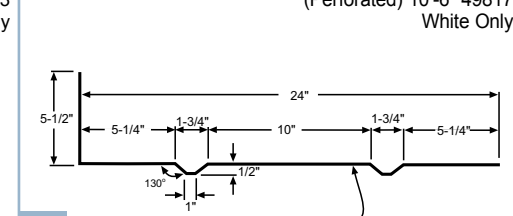

Universal Gambrel Flashing 10'-6" 42524

Outside Closure Strip

Inside Closure Strip

17

24" Soffit Trim (Solid) 10'-6" 49815, (Perforated) 10'-6" 49817 White Only

22

RESIDENTIAL FLASHING AND ACCESSORY PROFILES