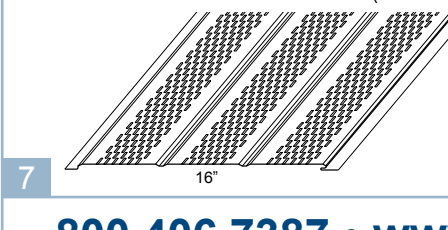

Eave Trim 10'-2" 55069 26 Ga.

6

Gable Trim 10'-6" 42060

Rake Trim 10'-6" 42071

Wide "Z" Metal 10'-6" 42080

Translucent Panels

12" Soffit Trim

22

Gable Trim 10'-6" 42060

3

16" Vented Soffit Panel 16" 42970 (Aluminum)

7

Outside Corner 10'-6" 42163, 12'-6" 42166, 14'-6" 42165, 16'-6" 42167

4

Inside Corner 10'-6" 42063

10