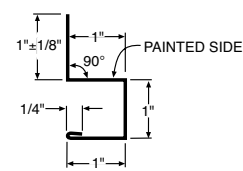

Base Molding 10'-6" 42040

Mini Angle 42064 10'-6"

Overhead Door Trim 10'-6" 42065

19

Universal Sidewall 10'-6" 42078

Drip Cap 10'-6" 42044

National Track Cover 10'-6" 42808

Post Trim