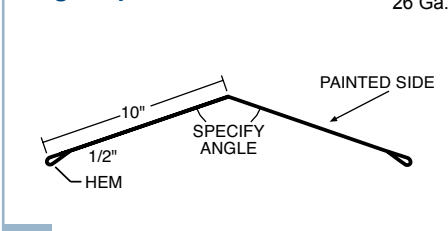

2

Door Post Trim 10'-6" 42081

Double Angle 10'-6" 42043

Cannonball Track Cover 10'-6" 42700

Soffit Trim 10'-6" 42988

22

Ridge/Hip Cover 10'-2" 55006 26 Ga.

2

Eave Trim 10'-2" 55069 26 Ga.

6

Gable Trim 10'-6" 42060

Rake Trim 10'-6" 42071

Wide "Z" Metal 10'-6" 42080

Translucent Panels

12" Soffit Trim

22