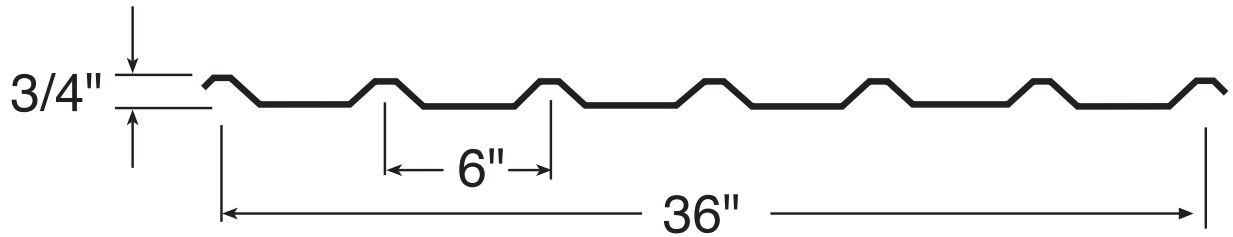

U-PANEL ACCESSORIES

Flashings	Desc. / Part #	Flashings	Desc. / Part #	Flashings	Desc. / Part #	Flashings	Desc. / Part #
14" Universal Ridge 	26 Gauge 12'6" 48548 _	Eave Moulding 	26 Gauge 12' 48536 _	5-1/2" Post Trim 	26 Gauge 12' 48524 _	Cannonball Track Cover 	26 Gauge 10'2" 48596 _
Outside Corner 	26 Gauge 12' 48544 _	Universal Sidewall 	26 Gauge 10' 48572 _	7-1/4" Post Trim 	26 Gauge 12' 48500 _	National Track Cover 	26 Gauge 10'2" 48592 _
Inside Corner 	26 Gauge 10' 48580 _	Universal Endwall 	26 Gauge 10' 48568 _	Double Angle 	26 Gauge 12' 48504 _	Universal Flashing 	26 Gauge 12' 48584 _
"J"-Channel 	26 Gauge 12' 48532 _	Drip Cap 	26 Gauge 12' 48512 _	Overhead Door Trim 	26 Gauge 10' 48508 _	12" Soffit 	29 Gauge 10'2" 4982330 Perforated 49822 _ Solid
Rake Trim 	26 Gauge 12' 48516 _	Base Moulding 	26 Gauge 12' 45552 _	Overhead Door Drip Cap 	26 Gauge 10' 48564 _	W-Valley 	26 Gauge 10' 48528 _
Gable 	26 Gauge 12' 48540 _	3-1/2" Post Trim 	26 Gauge 12' 48520 _	7-1/4" Door Jamb Moulding 	26 Gauge 12' 48560 _	Rat Guard 	29 Gauge 10'6" 42265 _