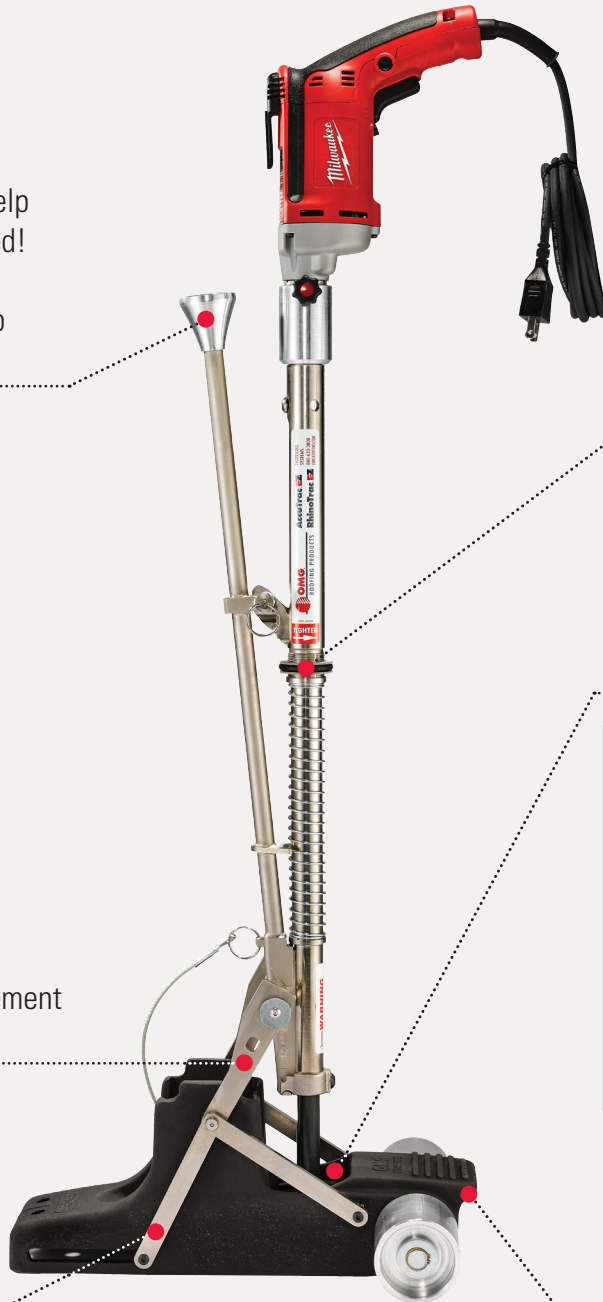

Newly-designed “can’t miss” wide mouth feeder tube can help increase fastener loading speed!

Accommodates fasteners up to 8-inches in length.

Simplified and easy bit replacement process saves time.

Redesigned plate shuttle links are easier to compress for all day comfort.

Easy-to-use depth adjustment ring sets the precise depth for each fastener/plate to avoid over- and under-driving for a quality installation.

Highly visible orange “screw-in chamber” indicators alert users to avoid loading two screws at the same time.

Accomplish more projects with interchangeable boots for installing AccuTrac Insulation Plates and RhinoBond Plates.

**AccuTrac EZ is the “stand-up tool” for contractors who want to win more projects, install more squares per day, and maximize rooftop productivity when installing insulation fasteners and plates. Compatible with a variety of OMG Fasteners including #12 Standard, #14 Heavy Duty, and #15 XHD.**

Easy-to-use depth adjustment ring sets the precise depth for each fastener/plate to avoid over- and under-driving for a quality installation.

Highly visible orange “screw-in chamber” indicators, alert users to avoid loading two screws at the same time.