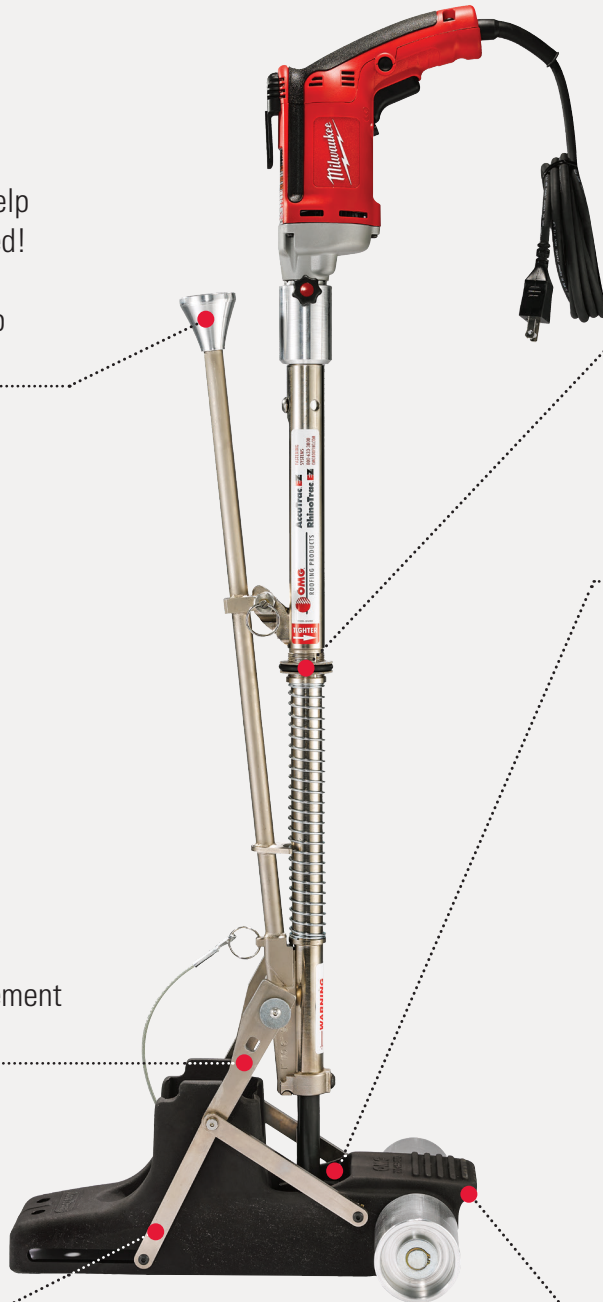

Easy-to-use depth adjustment ring sets the precise depth for each fastener/plate to avoid over- and under-driving for a quality installation.

Highly visible orange “screw-in chamber” indicators alert users to avoid loading two screws at the same time.

Accomplish more projects with interchangeable boots for installing AccuTrac Insulation Plates and RhinoBond Plates.

**AccuTrac EZ is the “stand-up tool” for contractors who want to win more projects, install more squares per day, and maximize rooftop productivity when installing insulation fasteners and plates. Compatible with a variety of OMG Fasteners including #12 Standard, #14 Heavy Duty, and #15 XHD.**

Newly-designed “can’t miss” wide mouth feeder tube can help increase fastener loading speed!

Accommodates fasteners up to 8-inches in length.

Simplified and easy bit replacement process saves time.

Redesigned plate shuttle links are easier to compress for all day comfort.

Easy-to-use depth adjustment ring sets the precise depth for each fastener/plate to avoid over- and under-driving for a quality installation.

Highly visible orange “screw-in chamber” indicators, alert users to avoid loading two screws at the same time.