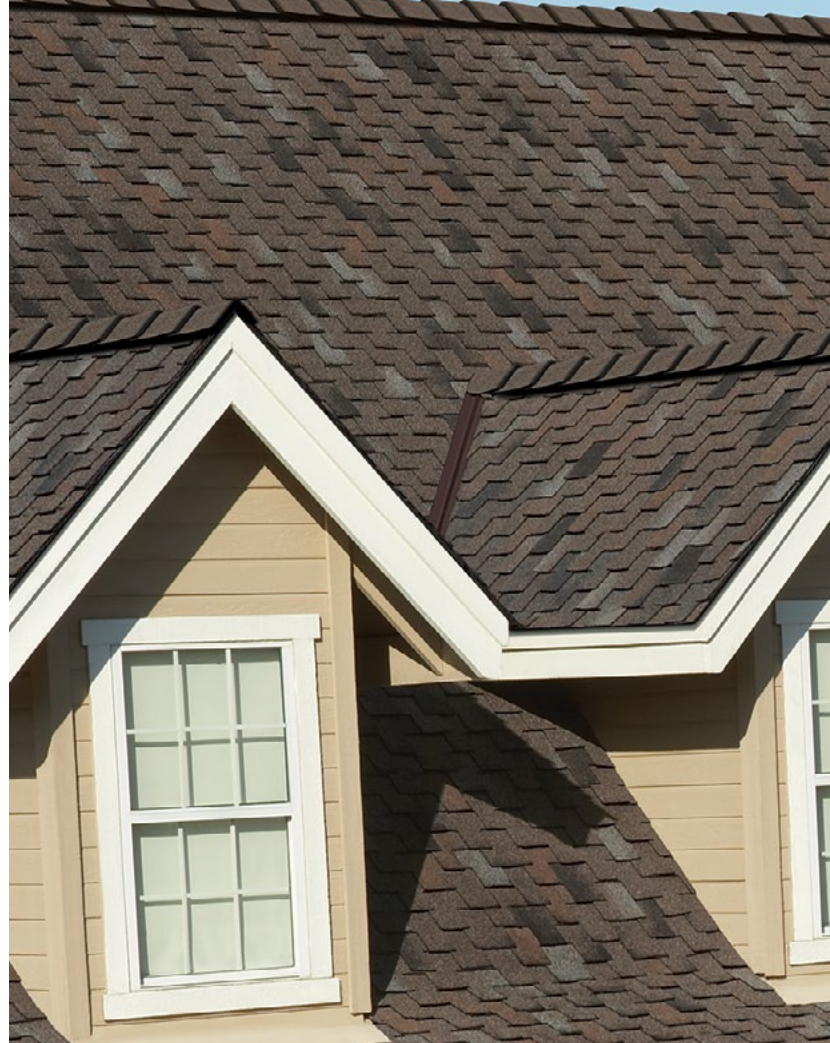

Thickness. Depth. Appeal.

Make an impact with DecoRidge® Hip & Ridge shingles. Get outstanding dimension and style plus trusted performance and durability. *DecoRidge* Hip & Ridge shingles offer:

High profile—Multi-layered; thick bull-nosed design offers a refined look.

Durable construction—Heavyweight laminate construction with SBS-modified asphalt is the key part of the exposure that won't crack—even in cold weather—offering high performance and flexibility.

Pre-formed design—Simple installation with no need for folding or bending during application.

Exceptional performance—110-MPH* wind resistance with standard 2-nail application.

Added protection—Carries a warranty life that is based on the warranty coverage of the field shingle.*

Matching color palette—Available in corresponding Owens Corning® shingle colors to ensure seamless color blends and brand consistency.