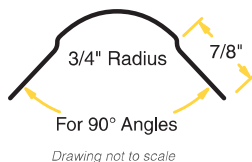

3/4" BULLNOSE

Phillips gripSTIK® bullnose corner beads create a smooth, rounded look to drywall corners and are easily installed using standard industry practice. Flanges feature many perforations, deeply knurled mud anchors, and the entire product is specially textured to greatly enhance paint and mud adhesion. Mini Bullnose Splay and Mini MAX-Flex® Bullnose Archway are also available; see next page for details. See below for packaging information. Phillips gripSTIK® multipurpose web-based spray adhesive eases installation (see page 20 for details).

PART NUMBER: BN3VYL