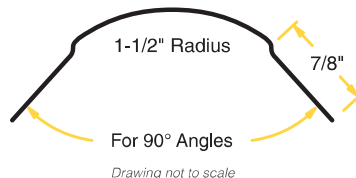

SIZES AND PACKAGING

3/4" Bullnose (Regular, Splay & Archway)

Length	Pieces Per Carton	Cartons Per Pallet	Feet Per Carton
8'	35	50	280
9'	35	50	315
10'	35	50	350

1-1/2" Bullnose (Regular, Splay & Archway)

8'	30	40	240
9'	30	40	270
10'	30	48	300

UPC labeling available upon request

SIZES AND PACKAGING

Mini Bullnose (Regular & Splay)

Length	Pieces Per Carton	Cartons Per Pallet	Feet Per Carton
8'	35	50	280
9'	35	50	315
10'	35	50	350

Mini Bullnose Archway

8'	25	50	200
9'	25	50	225
10'	25	50	250

UPC labeling available upon request