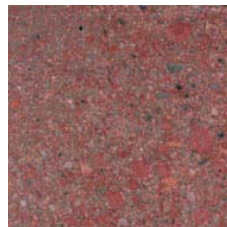

For Professional Use Only

QC Concrete Dye

Color Chart 33.2.0107C

Pineapple

Warm Honey

Tangerine

Sweet Potato

Rhubarb

LIMITATIONS: This product is for interior use only as surface exposed to UV light are subject to fading. The 16 QC CONCRETE DYE standard colors are shown applied to uncolored (gray) concrete, however, final project colors may differ significantly from the colors shown on this chart. QC CONCRETE DYE will produce a range of finished colors depending on many factors including, but not limited to, product formulation used, dilution liquid use, finishing techniques, mix designs, curing practices, base color, surface porosity, age and condition in existing concrete slabs, and sealer use.