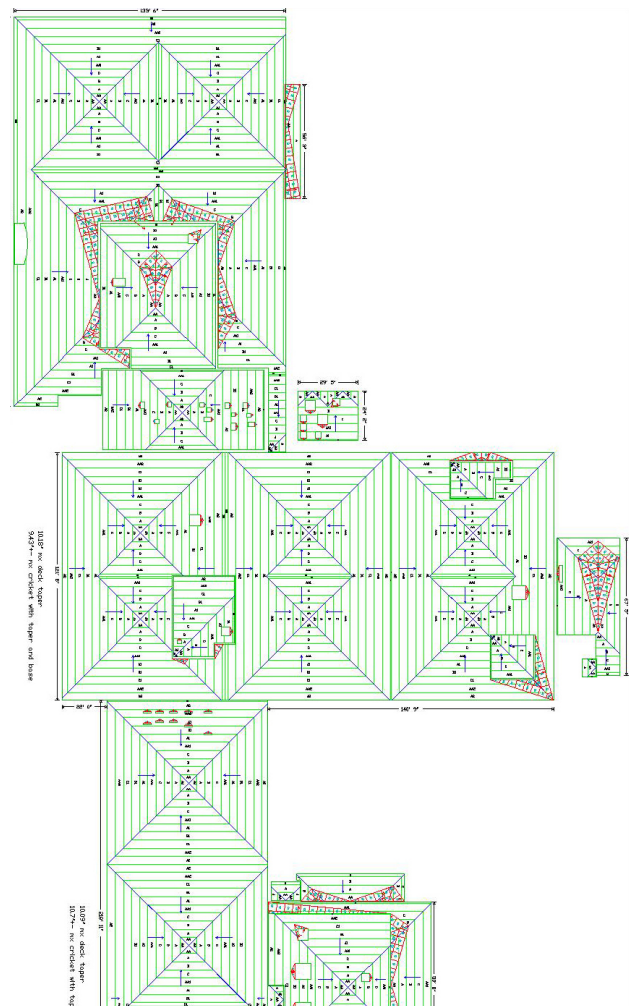

Rmax Tapered products are available with factory engineered roof layouts for simplified installation.