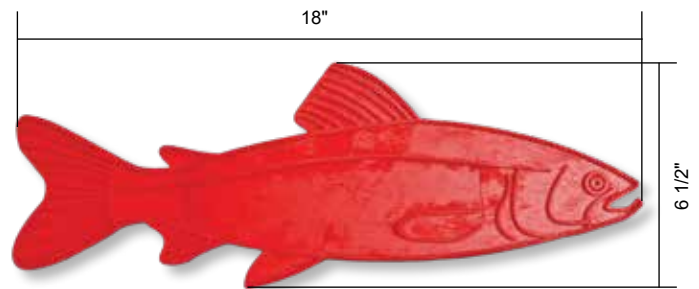

3 7/8" Set – S7890

1 1/8" Set – S7892

Letters

- Both heights are available in letters A through Z

- Each letter is sold separately

Available Heights:

3 7/8" – S7890LET

1 1/8" – S7892LET

Special Patterns

LITHOTEX® Pavecrafters® Concrete Patterns and Textures

Steer Head
Pattern # S9973

Grout Line Width: 3/8"

Lake Trout
Pattern # S9930

Grout Line Width: 1/8"

The animal print stamps attach to a standard threaded broom handle.