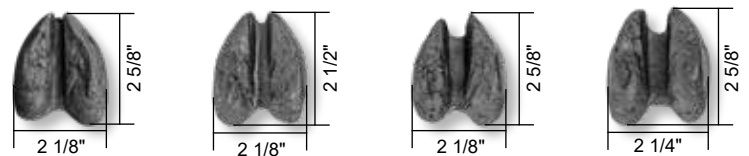

Note: All measurements are approximate

Diamond Tactile Pattern

Pattern # S7400

Grout Line Width: 3/16"
Grout Line Depth: 3/16"
Diamond Size: 5/8" x 1 3/8"

Numbers

- Sold as set: 0 through 9

Available Heights:

3 7/8" Set – S7890

1 1/8" Set – S7892

Letters

- Both heights are available in letters A through Z

- Each letter is sold separately

Available Heights:

3 7/8" – S7890LET

1 1/8" – S7892LET

Special Patterns

LITHOTEX® Pavecrafters® Concrete Patterns and Textures

Steer Head
Pattern # S9973

Grout Line Width: 3/8"

Lake Trout
Pattern # S9930

Grout Line Width: 1/8"

The animal print stamps attach to a standard threaded broom handle.

Deer Dewclaw (Set of Two)

Pattern # S9934

Deer Hoof Print (Set of Four)

Pattern # S9932

Coyote Paw Print (Set of Four)

Pattern # S9933

Gray Wolf Paw Print (Set of Two)

Pattern # S9931