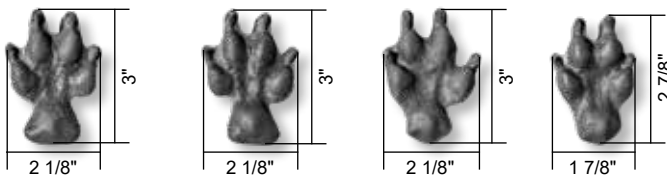

Note: All measurements are approximate

Diamond Tactile Pattern

Pattern # S7400

Grout Line Width: 3/16"
Grout Line Depth: 3/16"
Diamond Size: 5/8" x 1 3/8"

Numbers

- Sold as set: 0 through 9

Available Heights:

3 7/8" Set – S7890

1 1/8" Set – S7892

Letters

- Both heights are available in letters A through Z

- Each letter is sold separately

Available Heights:

3 7/8" – S7890LET

1 1/8" – S7892LET

Special Patterns

LITHOTEX® Pavecrafters® Concrete Patterns and Textures

Steer Head
Pattern # S9973

Grout Line Width: 3/8"

Lake Trout
Pattern # S9930

Grout Line Width: 1/8"

The animal print stamps attach to a standard threaded broom handle.

Deer Dewclaw (Set of Two)

Pattern # S9934

Deer Hoof Print (Set of Four)

Pattern # S9932

Coyote Paw Print (Set of Four)

Pattern # S9933

Gray Wolf Paw Print (Set of Two)

Pattern # S9931