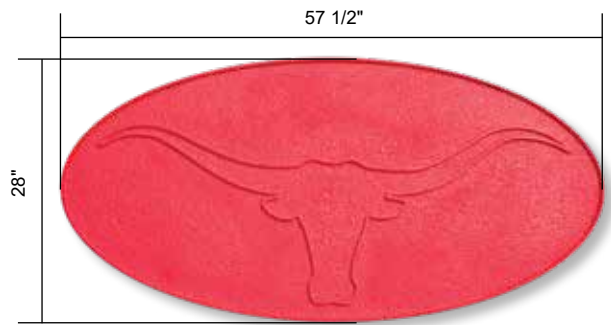

Lake Trout
Pattern # S9930

Grout Line Width: 1/8"