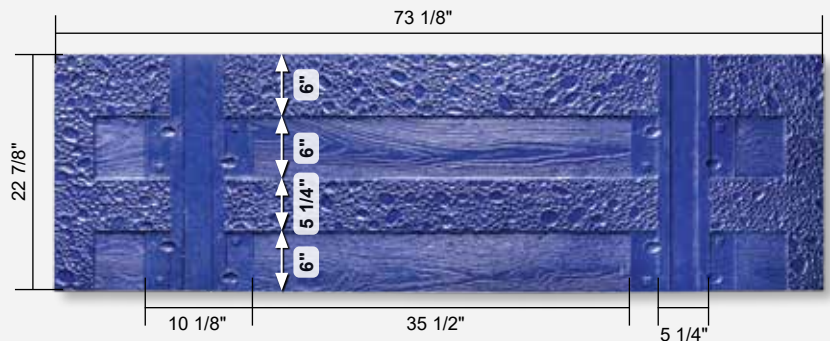

Nickel Plate Rail Spur

Pattern # S8900

Suggested Touch-up and Detailing Tools:

Touch-up Texture Skins:
6" Wood Plank – S7372-TS
Pebblestone – S8318-TS

Tool Depth: 1/4"