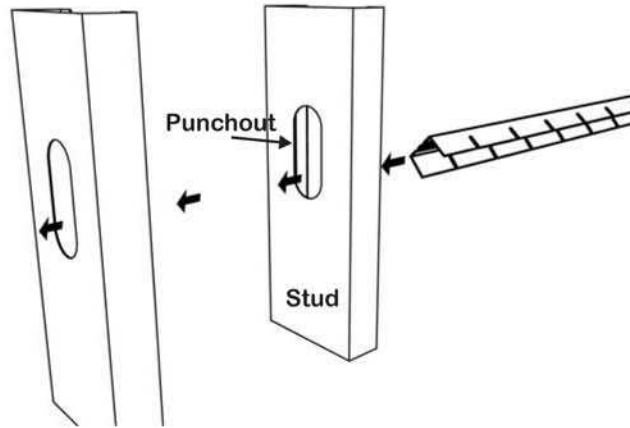

BridgeBar® Installation Instructions

Bridging Channel

BridgeBar®

For Installation, Technical, or
Submittal questions, contact TSN
at (888) 474-4876.

Email us at tsn@steelnetwork.com.

Visit www.steelnetwork.com
and discover the value of each
TSN Solution.