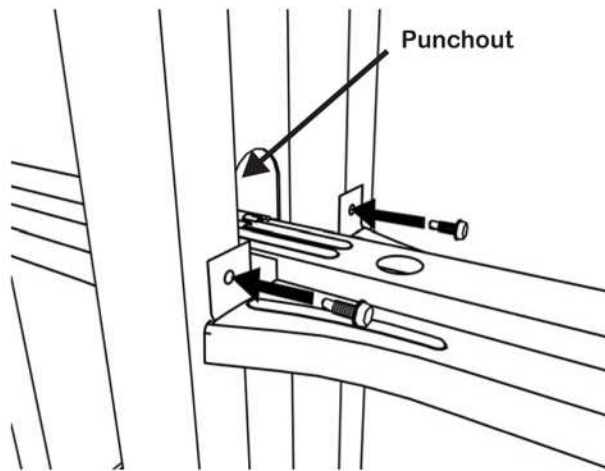

BuckleBridge® Installation Instructions

Bridging Channel

For Installation, Technical, or
Submittal questions, contact TSN
at (888) 474-4876.

Email us at tsn@steelnetwork.com.

Visit www.steelnetwork.com
and discover the value of each
TSN Solution.