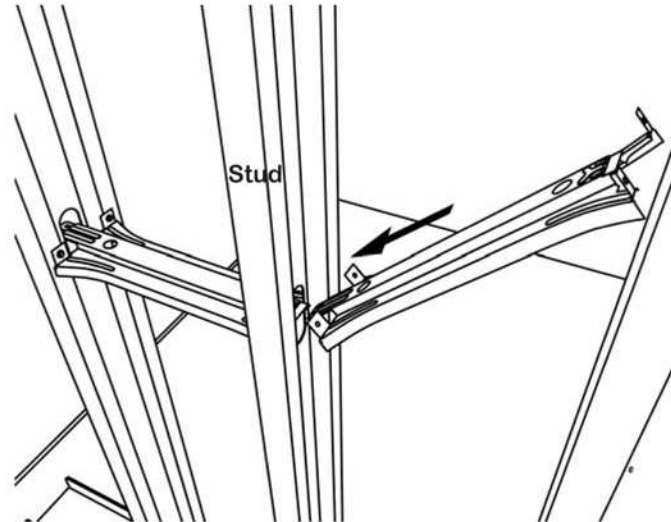

BuckleBridge® Installation Instructions

Bridging Channel

For Installation, Technical, or
Submittal questions, contact TSN
at (888) 474-4876.

Email us at tsn@steelnetwork.com.

Visit www.steelnetwork.com
and discover the value of each
TSN Solution.